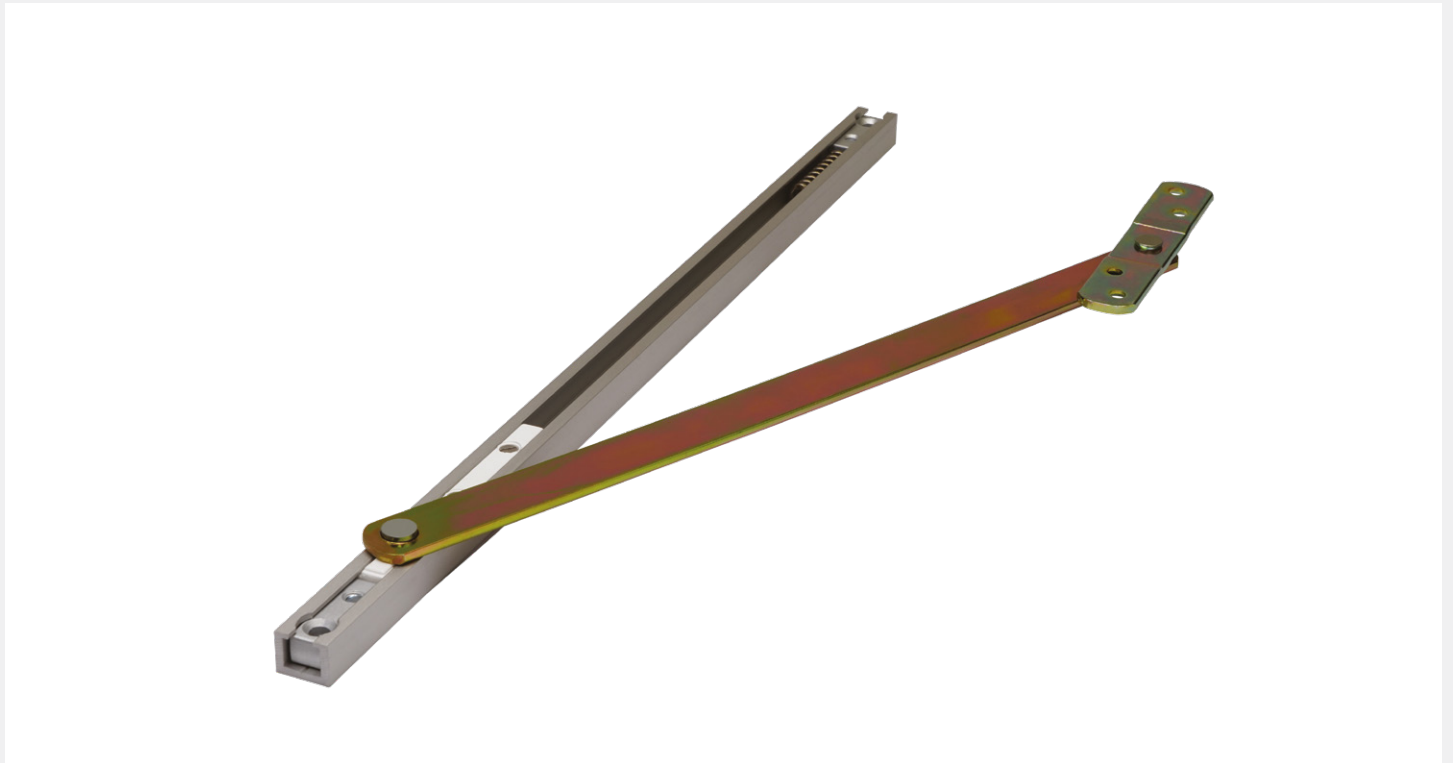

CONCEALED DOOR RESTRICTORS

Product Code: RS

LIT-DC-RS

Door Hardware Range

- Concealed door restrictor is routed into the head of the door
- Once door is closed only the arm of the restrictor can be seen
- Prevents door from being opened beyond a pre-determined point
- Level of friction can be adjusted
- RS6095 opens to a maximum angle of 90 degrees

COASTAL

Shaping the future.

Visit www.coastal-group.com for CAD drawings

FINISHES:

SV
 Silver Passivated

PART NUMBER	PRODUCT DESCRIPTION	FINISH	UNITS
RS6095-SV	395mm Heavy duty - sprung	SV	Each

COASTAL

Shaping the future.