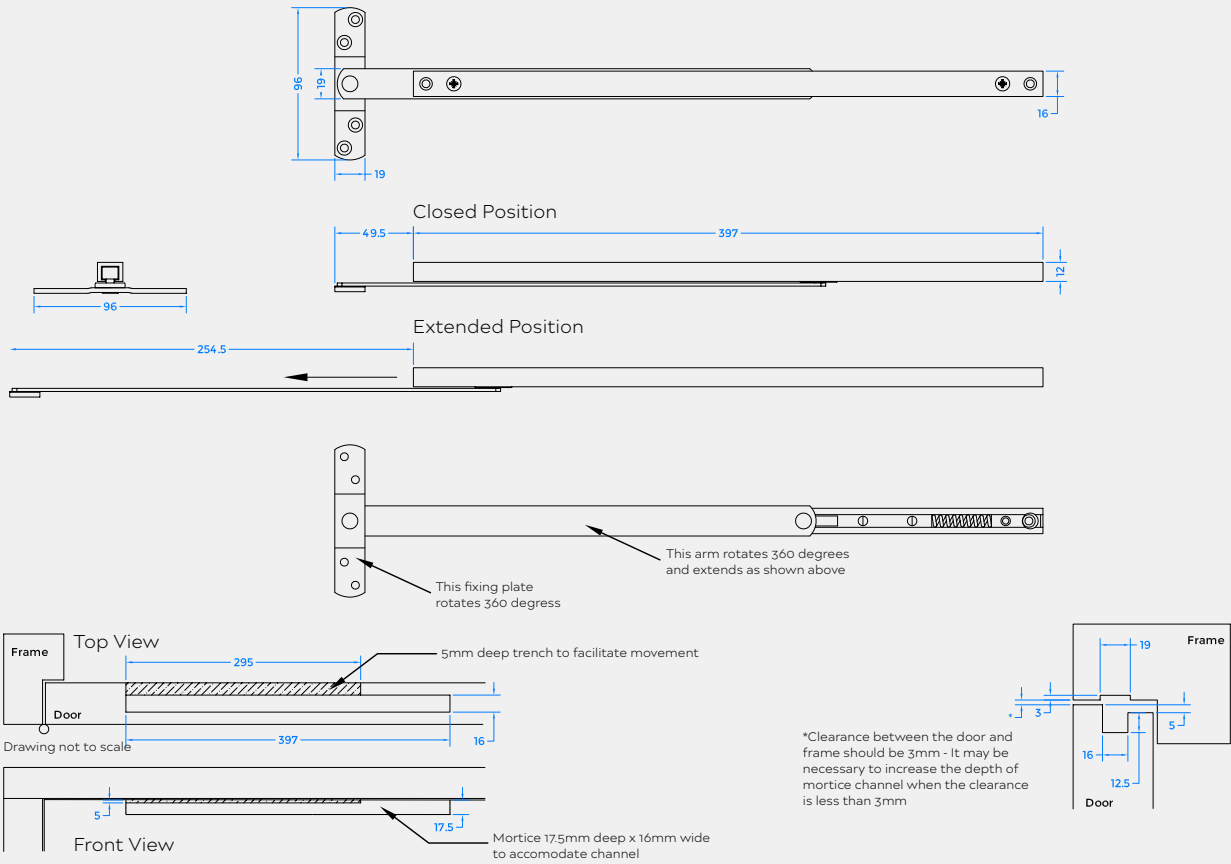

CONCEALED DOOR RESTRICTORS

Product Code: RS

LIT-DC-RS

Door Hardware Range

- Concealed door restrictor is routed into the head of the door
- Once door is closed only the arm of the restrictor can be seen
- Prevents door from being opened beyond a pre-determined point
- Level of friction can be adjusted
- RS6095 opens to a maximum angle of 90 degrees

COASTAL

Shaping the future.

Visit www.coastal-group.com for CAD drawings

FINISHES:

SV
 Silver Passivated

PART NUMBER	PRODUCT DESCRIPTION	FINISH	UNITS
RS6095-SV	395mm Heavy duty - sprung	SV	Each

COASTAL

Shaping the future.