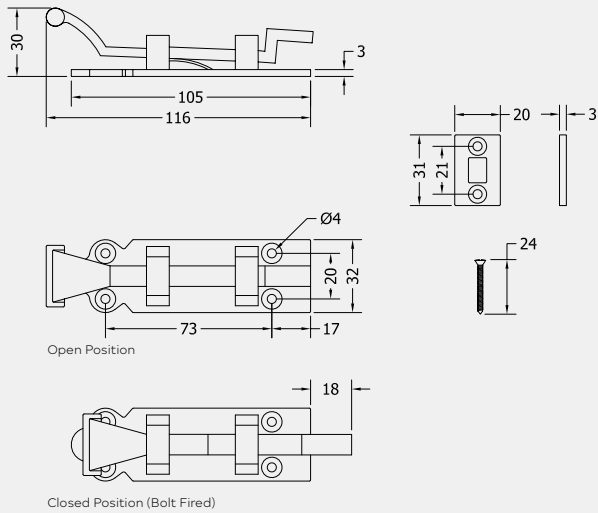

ANTIQUE CRANKED DOOR BOLT

Product Code: BA5563

LIT-DC-BA5563

Door Hardware Range

- Black antique cranked barrel bolt for general security
- Made from malleable iron base material
- Not suitable for use on or near the coast

COASTAL

Shaping the future.

BA5563A

BA5563B

Visit www.coastal-group.com for CAD drawings

FINISHES:

BA
 Black Antique

PART NUMBER	PRODUCT DESCRIPTION	FINISH	UNITS
BA5563A-BA	116 x 32mm Antique cranked door bolt	BA	Each
BA5563B-BA	156 x 32mm Antique cranked door bolt	BA	Each