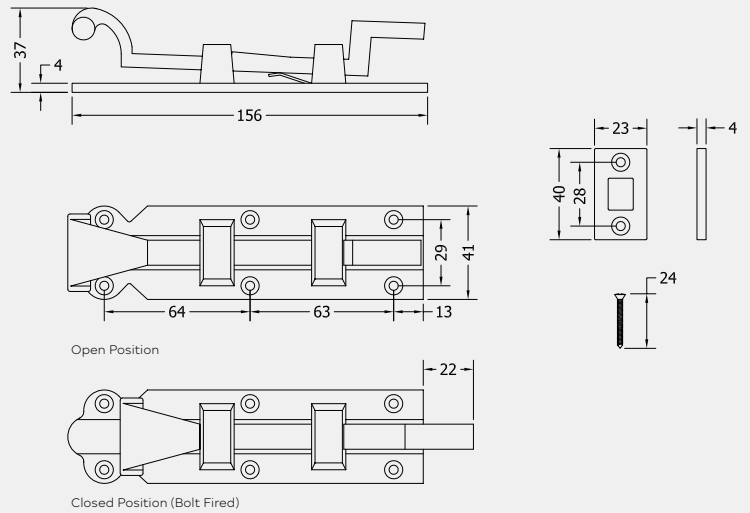

ANTIQUE CRANKED DOOR BOLT

Product Code: BA5563

LIT-DC-BA5563

Door Hardware Range

- Black antique cranked barrel bolt for general security
- Made from malleable iron base material
- Not suitable for use on or near the coast

COASTAL

Shaping the future.

BA5563A

BA5563B

Visit www.coastal-group.com for CAD drawings

FINISHES:

BA
 Black Antique

PART NUMBER	PRODUCT DESCRIPTION	FINISH	UNITS
BA5563A-BA	116 x 32mm Antique cranked door bolt	BA	Each
BA5563B-BA	156 x 32mm Antique cranked door bolt	BA	Each