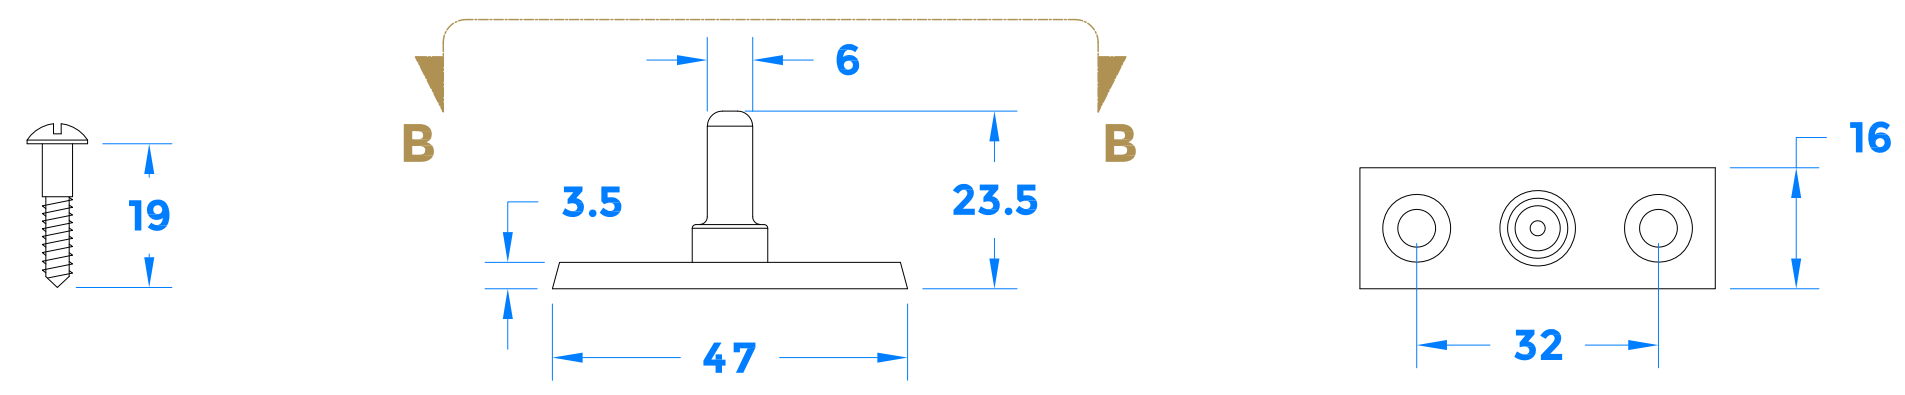

Drawing Revision History		
Revision	Description /Change	Date
A	Release	01/11/2021

Section A-A

Section B-B

coastal-group.com
Shaping the future.

COASTAL

Part Number /Drawing Title:
**CO8500-8
Antique Curly Tail Casement Stay**

Product Range:
Window Furniture

Material: Malleable Iron

Additional Info:

Date Drawn: 01/11/2021
Drawn By: Philip Walklett

Part Number: CO8500-8
File Name: CO8500-8.dwg

Revision: A

Drawing Scale: 1:1 @ A3

Sheet Number: 1 of 1

THIRD ANGLE PROJECTION

This drawing and specification are the property of Coastal Specialist Ironmongery Ltd, they are issued in strict confidence and shall not be reproduced, copied or used without written permission.
EAOE - All dimensions are specified in mm.