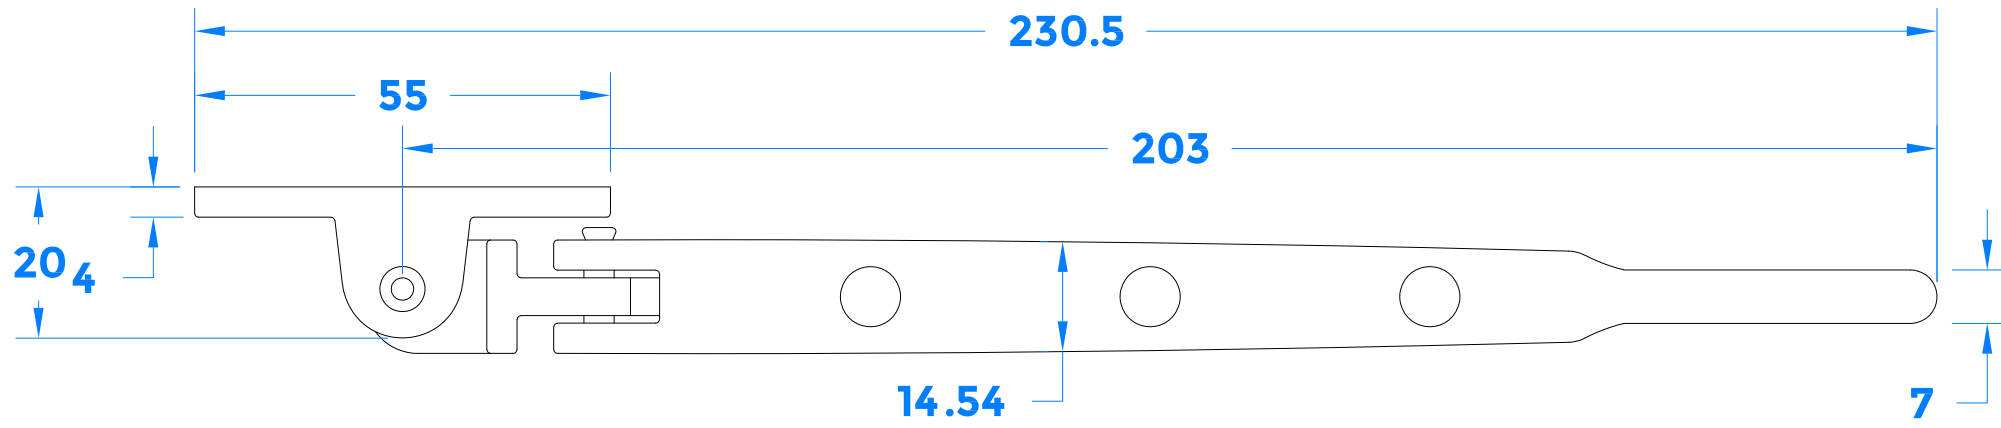

Drawing Revision History		
Revision	Description /Change	Date
A	Release	01/11/2021

Section A-A

Section B-B

coastal-group.com
Shaping the future.

COASTAL

Part Number /Drawing Title:
**CO8500-8
Antique Curly Tail Casement Stay**

Product Range:
Window Furniture

Material: Malleable Iron

Additional Info:

Date Drawn: 01/11/2021
Drawn By: Philip Walklett

Part Number: CO8500-8
File Name: CO8500-8.dwg

Revision: A

Drawing Scale: 1:1 @ A3

Sheet Number: 1 of 1

THIRD ANGLE PROJECTION

This drawing and specification are the property of Coastal Specialist Ironmongery Ltd, they are issued in strict confidence and shall not be reproduced, copied or used without written permission.
EAOE - All dimensions are specified in mm.