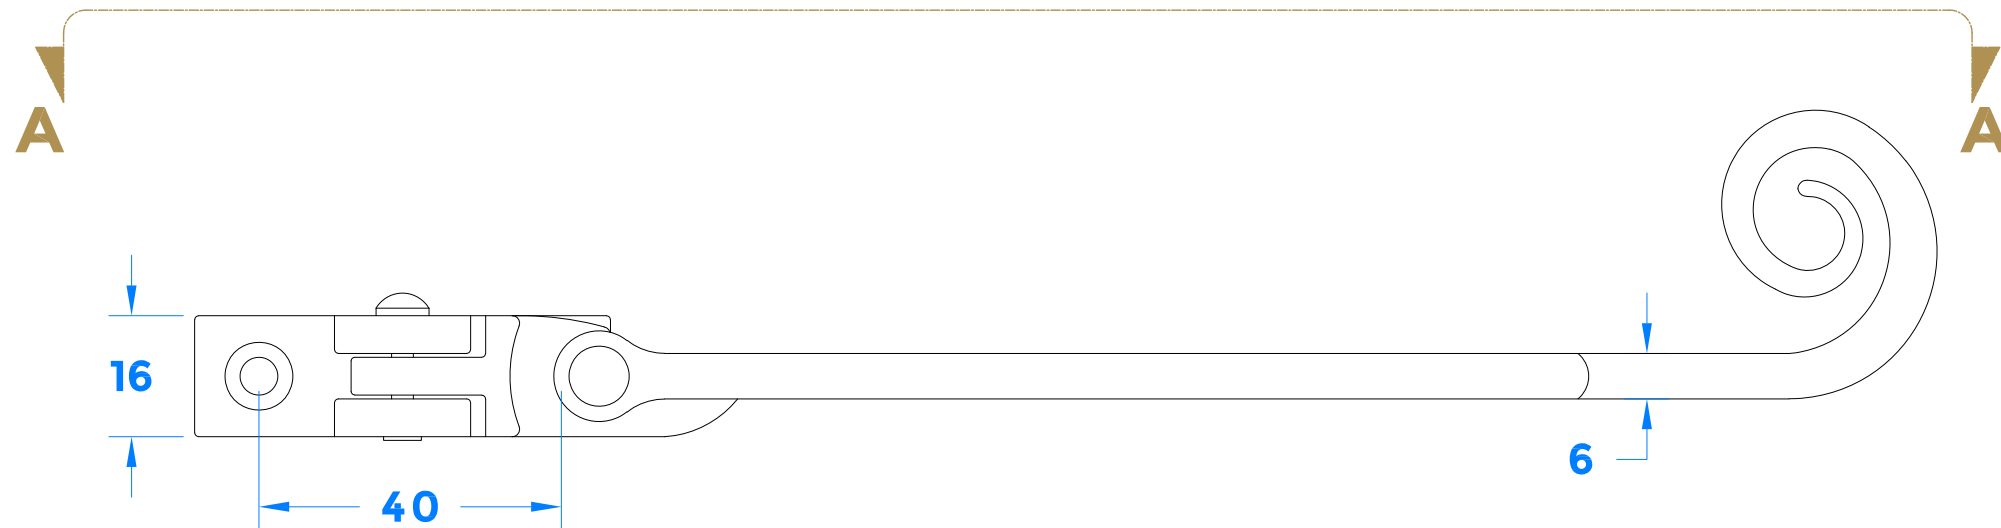

Drawing Revision History		
Revision	Description /Change	Date
A	Release	01/11/2021

Section A-A

Section B-B

coastal-group.com
Shaping the future.

COASTAL

Part Number /Drawing Title:
**CO8500-8
Antique Curly Tail Casement Stay**

Product Range:
Window Furniture

Material: Malleable Iron

Additional Info:

Date Drawn: 01/11/2021
Drawn By: Philip Walklett

Part Number: CO8500-8
File Name: CO8500-8.dwg

Revision: A

Drawing Scale: 1:1 @ A3

Sheet Number: 1 of 1

THIRD ANGLE PROJECTION

This drawing and specification are the property of Coastal Specialist Ironmongery Ltd, they are issued in strict confidence and shall not be reproduced, copied or used without written permission.
EAOE - All dimensions are specified in mm.