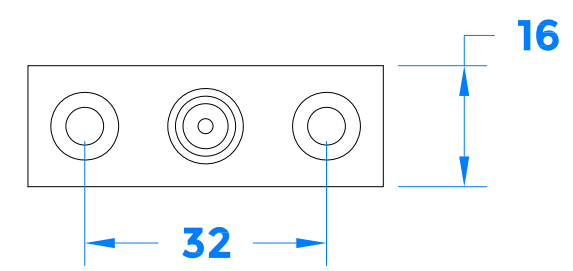

Drawing Revision History		
Revision	Description / Change	Date
A	Release	01/11/2021

Section A-A

Section B-B

coastal-group.com
Shaping the future.

COASTAL

Part Number / Drawing Title:
**CO8500-12
Antique Curly Tail Casement Stay**

Product Range:
Window Furniture

Material: Malleable Iron

Additional Info:

Date Drawn: 01/11/2021
Drawn By: Philip Walklett
Part Number: CO8500-12
File Name: CO8500-12.dwg
Revision: A
Drawing Scale: 1:1 @ A3
Sheet Number: 1 of 1

THIRD ANGLE PROJECTION

This drawing and specification are the property of Coastal Specialist Ironmongery Ltd, they are issued in strict confidence and shall not be reproduced, copied or used without written permission.
E&OE - All dimensions are specified in mm.