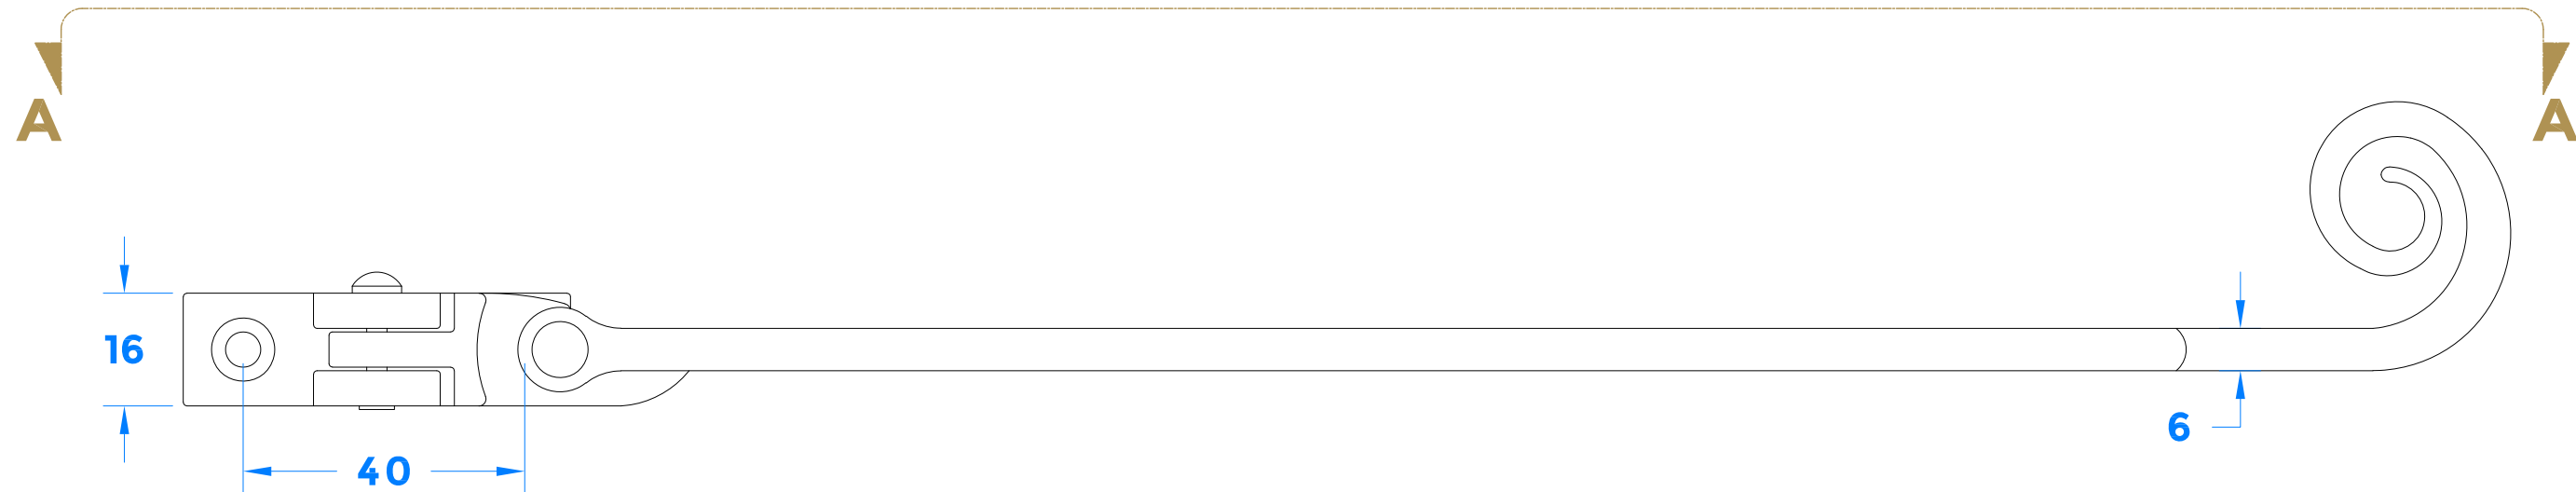

Drawing Revision History		
Revision	Description / Change	Date
A	Release	01/11/2021

Section A-A

Section B-B

coastal-group.com
Shaping the future.

COASTAL

Part Number / Drawing Title:
**CO8500-12
Antique Curly Tail Casement Stay**

Product Range:
Window Furniture

Material: Malleable Iron

Additional Info:

Date Drawn: 01/11/2021
Drawn By: Philip Walklett
Part Number: CO8500-12
File Name: CO8500-12.dwg
Revision: A
Drawing Scale: 1:1 @ A3
Sheet Number: 1 of 1

THIRD ANGLE PROJECTION

This drawing and specification are the property of Coastal Specialist Ironmongery Ltd, they are issued in strict confidence and shall not be reproduced, copied or used without written permission.
E&OE - All dimensions are specified in mm.