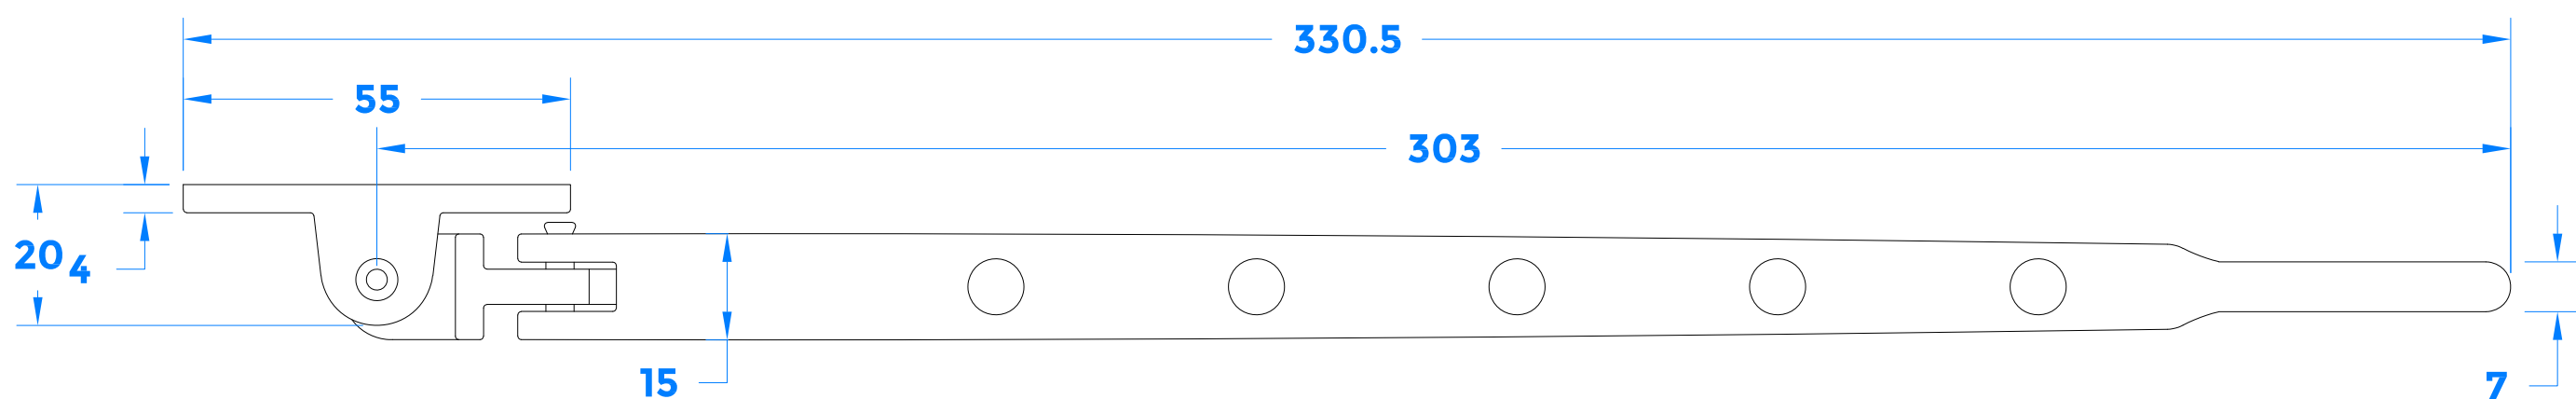

Drawing Revision History		
Revision	Description / Change	Date
A	Release	01/11/2021

Section A-A

Section B-B

coastal-group.com
Shaping the future.

COASTAL

Part Number / Drawing Title:
**CO8500-12
Antique Curly Tail Casement Stay**

Product Range:
Window Furniture

Material: Malleable Iron

Additional Info:

Date Drawn: 01/11/2021
Drawn By: Philip Walklett
Part Number: CO8500-12
File Name: CO8500-12.dwg
Revision: A
Drawing Scale: 1:1 @ A3
Sheet Number: 1 of 1

THIRD ANGLE PROJECTION

This drawing and specification are the property of Coastal Specialist Ironmongery Ltd, they are issued in strict confidence and shall not be reproduced, copied or used without written permission.
E&OE - All dimensions are specified in mm.