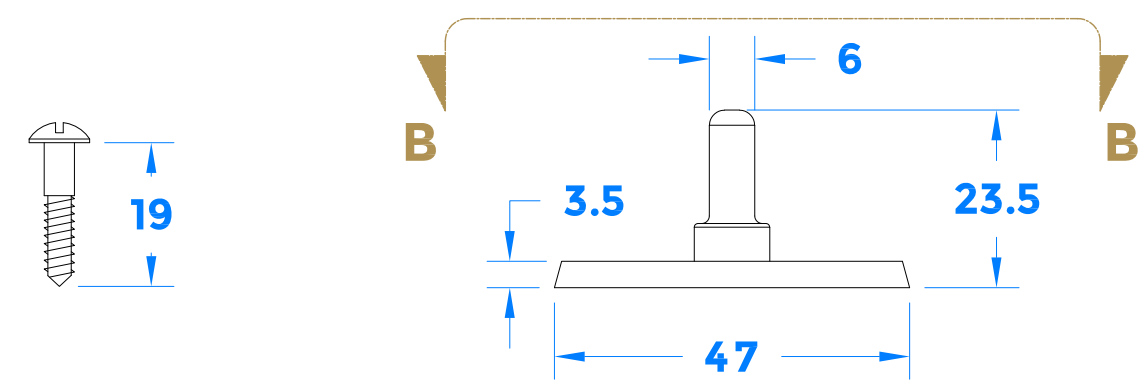

Drawing Revision History		
Revision	Description / Change	Date
A	Release	01/11/2021

Section A-A

Section B-B

coastal-group.com
Shaping the future.

COASTAL

Part Number / Drawing Title:
**CO8500-12
Antique Curly Tail Casement Stay**

Product Range:
Window Furniture

Material: Malleable Iron

Additional Info:

Date Drawn: 01/11/2021
Drawn By: Philip Walklett
Part Number: CO8500-12
File Name: CO8500-12.dwg
Revision: A
Drawing Scale: 1:1 @ A3
Sheet Number: 1 of 1

THIRD ANGLE PROJECTION

This drawing and specification are the property of Coastal Specialist Ironmongery Ltd, they are issued in strict confidence and shall not be reproduced, copied or used without written permission.
E&OE - All dimensions are specified in mm.