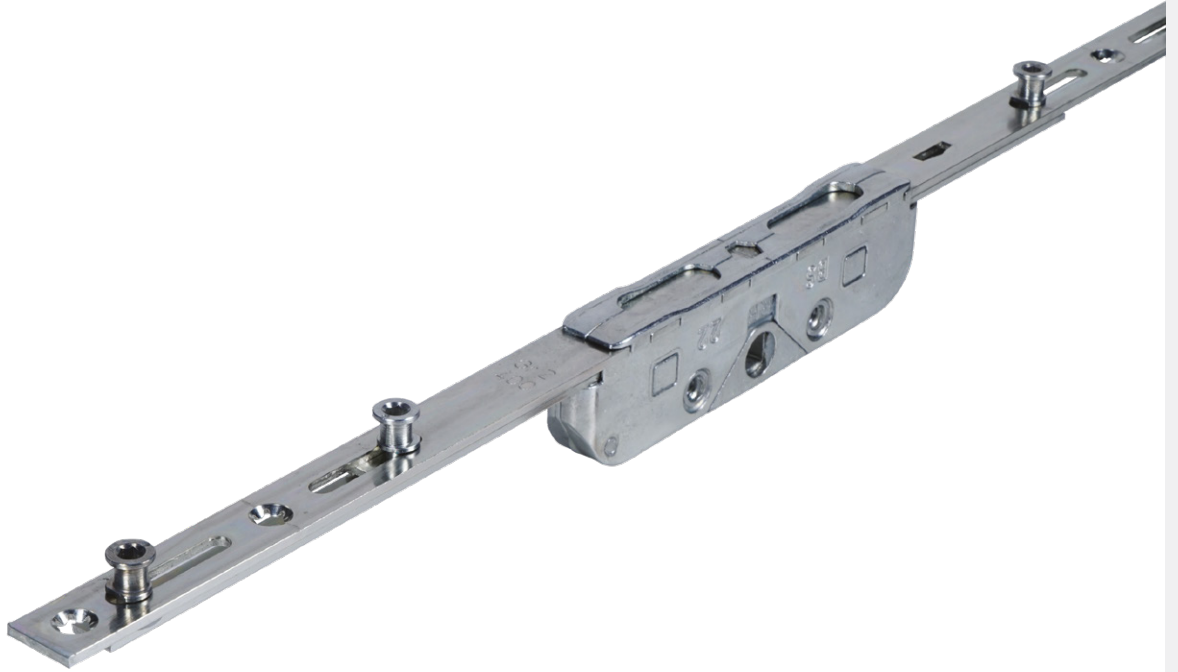

MACO SILVER RANGE EBT RAIL ESPAGNOLETTE BOLT

Product Code: EBT

LIT-DC-EBT-SV

Caseament Window Hardware Range

- EBT RAIL espagnolette bolt is the ultimate inline multipoint locking system for side hung or top hung single windows
- The R.A.I.L. (Reverse Action Inline) bolt operation pulls the locking cams together, clamping them into both sides of the striker plate for strength and security
- Provides BS7950 levels of security for your windows without the need to fit a shootbolt espagnolette bolt
- Symmetrical design with no cropping or extensions required making fabrication fast and simple
- These espag bolts cannot be cropped

COASTAL

Shaping the future.

EBT0200

EBT0400

EBT0800

Visit www.coastal-group.com for CAD drawings

FINISHES:

SV
 Silver Passivated

PART NUMBER	PRODUCT DESCRIPTION	FINISH	UNITS
EBT0200-22-SV	200mm bolt, 7,7mm mushroom, 1 locking point, 22mm backset	SV	Each
EBT0400-22-SV	400mm bolt, 7,7mm mushroom, 2 locking point, 22mm backset	SV	Each
EBT0600-22-SV	600mm bolt, 7,7mm mushroom, 2 locking point, 22mm backset	SV	Each
EBT0800-22-SV	800mm bolt, 7,7mm mushroom, 3 locking point, 22mm backset	SV	Each
EBT1000-22-SV	1000mm bolt, 7,7mm mushroom, 3 locking point, 22mm backset	SV	Each
EBT1200-22-SV	1200mm bolt, 7,7mm mushroom, 3 locking point, 22mm backset	SV	Each