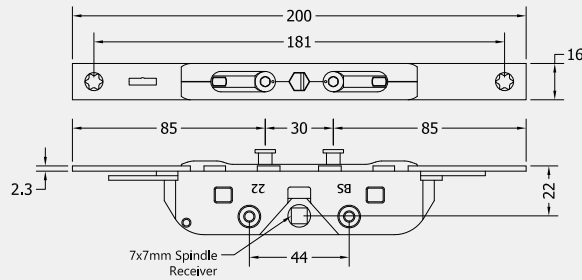

EBT0200

EBT0400

EBT0800

Visit www.coastal-group.com for CAD drawings

FINISHES:

SV
Silver Passivated

PART NUMBER	PRODUCT DESCRIPTION	FINISH	UNITS
EBT0200-22-SV	200mm bolt, 7,7mm mushroom, 1 locking point, 22mm backset	SV	Each
EBT0400-22-SV	400mm bolt, 7,7mm mushroom, 2 locking point, 22mm backset	SV	Each
EBT0600-22-SV	600mm bolt, 7,7mm mushroom, 2 locking point, 22mm backset	SV	Each
EBT0800-22-SV	800mm bolt, 7,7mm mushroom, 3 locking point, 22mm backset	SV	Each
EBT1000-22-SV	1000mm bolt, 7,7mm mushroom, 3 locking point, 22mm backset	SV	Each
EBT1200-22-SV	1200mm bolt, 7,7mm mushroom, 3 locking point, 22mm backset	SV	Each