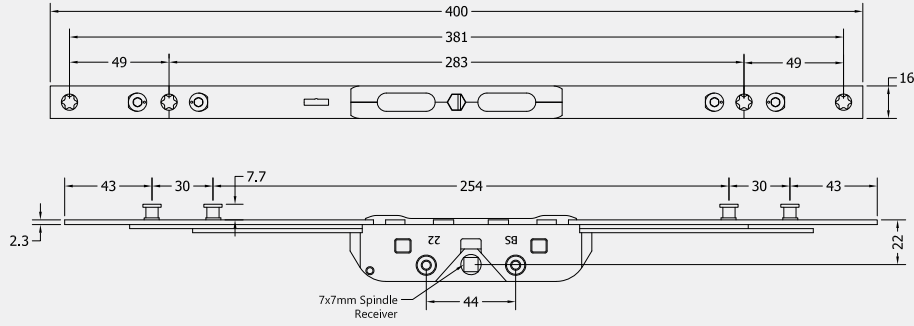

MACO SILVER RANGE EBT RAIL ESPAGNOLETTE BOLT

Product Code: EBT

LIT-DC-EBT-SV

Caseament Window Hardware Range

- EBT RAIL espagnolette bolt is the ultimate inline multipoint locking system for side hung or top hung single windows
- The R.A.I.L. (Reverse Action Inline) bolt operation pulls the locking cams together, clamping them into both sides of the striker plate for strength and security
- Provides BS7950 levels of security for your windows without the need to fit a shootbolt espagnolette bolt
- Symmetrical design with no cropping or extensions required making fabrication fast and simple
- These espag bolts cannot be cropped

COASTAL

Shaping the future.

EBT0200

EBT0400

EBT0800

Visit www.coastal-group.com for CAD drawings

FINISHES:

SV
 Silver Passivated

PART NUMBER	PRODUCT DESCRIPTION	FINISH	UNITS
EBT0200-22-SV	200mm bolt, 7,7mm mushroom, 1 locking point, 22mm backset	SV	Each
EBT0400-22-SV	400mm bolt, 7,7mm mushroom, 2 locking point, 22mm backset	SV	Each
EBT0600-22-SV	600mm bolt, 7,7mm mushroom, 2 locking point, 22mm backset	SV	Each
EBT0800-22-SV	800mm bolt, 7,7mm mushroom, 3 locking point, 22mm backset	SV	Each
EBT1000-22-SV	1000mm bolt, 7,7mm mushroom, 3 locking point, 22mm backset	SV	Each
EBT1200-22-SV	1200mm bolt, 7,7mm mushroom, 3 locking point, 22mm backset	SV	Each