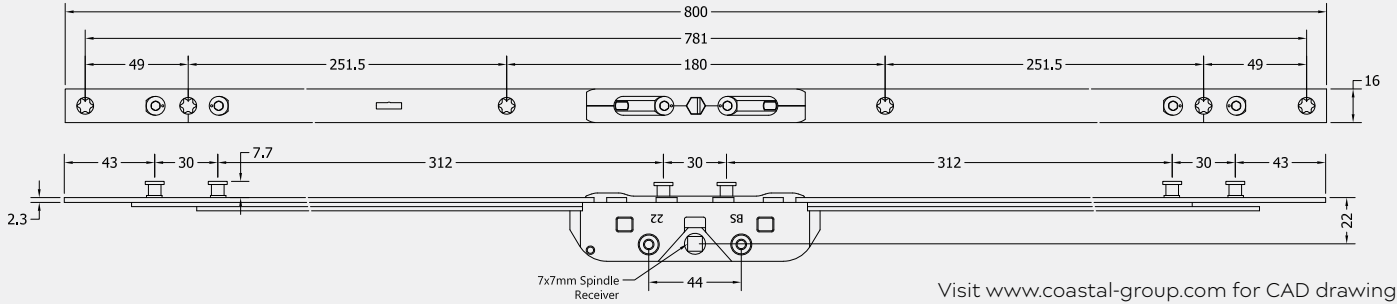

EBT0800

Visit www.coastal-group.com for CAD drawings

FINISHES:

SV
Silver Passivated

PART NUMBER	PRODUCT DESCRIPTION	FINISH	UNITS
EBT0200-22-SV	200mm bolt, 7,7mm mushroom, 1 locking point, 22mm backset	SV	Each
EBT0400-22-SV	400mm bolt, 7,7mm mushroom, 2 locking point, 22mm backset	SV	Each
EBT0600-22-SV	600mm bolt, 7,7mm mushroom, 2 locking point, 22mm backset	SV	Each
EBT0800-22-SV	800mm bolt, 7,7mm mushroom, 3 locking point, 22mm backset	SV	Each
EBT1000-22-SV	1000mm bolt, 7,7mm mushroom, 3 locking point, 22mm backset	SV	Each
EBT1200-22-SV	1200mm bolt, 7,7mm mushroom, 3 locking point, 22mm backset	SV	Each