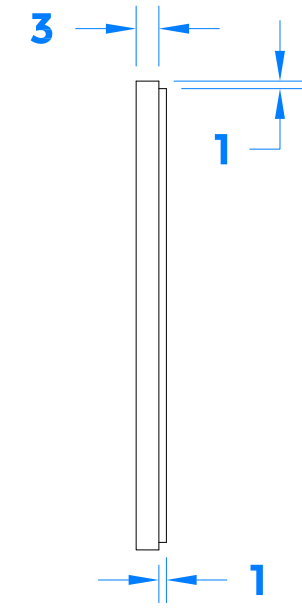

Drawing Revision History		
Revision	Description / Change	Date
A	Release	05/11/2021

Section A-A

Assembled View (Not to Scale)

Self Adhesive Backing to Rear.

 COASTAL		coastal-group.com <i>Shaping the future.</i>
Part Number / Drawing Title: KM048 Self Adhesive Oval Escutcheon		
Product Range: Door Furniture		
Material: 316 Stainless Steel		
Additional Info:		
Date Drawn: 05/11/2021		
Drawn By: Philip Walklett		
Part Number: KM048		
File Name: KM048.dwg		
Revision: A		
Drawing Scale: 1:1@ A3		
Sheet Number: 1 of 1		
THIRD ANGLE PROJECTION 		<small> This drawing and specification are the property of Coastal Specialist Ironmongery Ltd, they are issued in strict confidence and shall not be reproduced, copied or used without written permission. EAOE - All dimensions are specified in mm. </small>