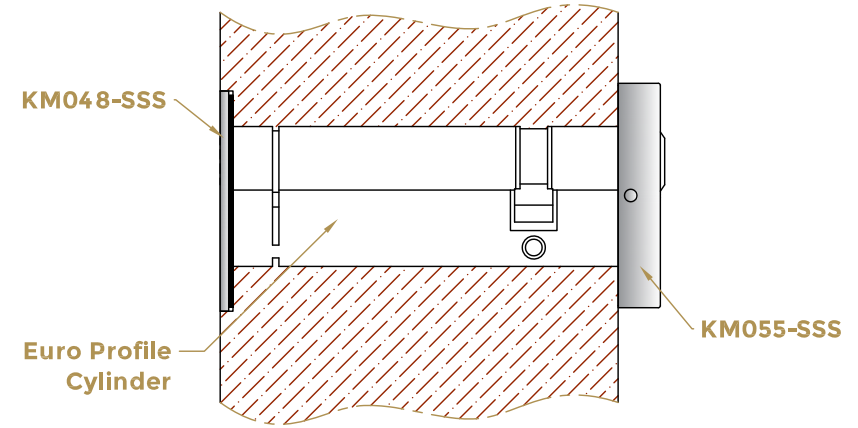

Drawing Revision History		
Revision	Description / Change	Date
A	Release	05/11/2021

Section A-A

Assembled View (Not to Scale)

Self Adhesive Backing to Rear.

 COASTAL		coastal-group.com <i>Shaping the future.</i>
Part Number / Drawing Title: KM048 Self Adhesive Oval Escutcheon		
Product Range: Door Furniture		
Material: 316 Stainless Steel		
Additional Info:		
Date Drawn: 05/11/2021		
Drawn By: Philip Walklett		
Part Number: KM048		
File Name: KM048.dwg		
Revision: A		
Drawing Scale: 1:1@ A3		
Sheet Number: 1 of 1		
THIRD ANGLE PROJECTION 		<small> This drawing and specification are the property of Coastal Specialist Ironmongery Ltd, they are issued in strict confidence and shall not be reproduced, copied or used without written permission. EAOE - All dimensions are specified in mm. </small>