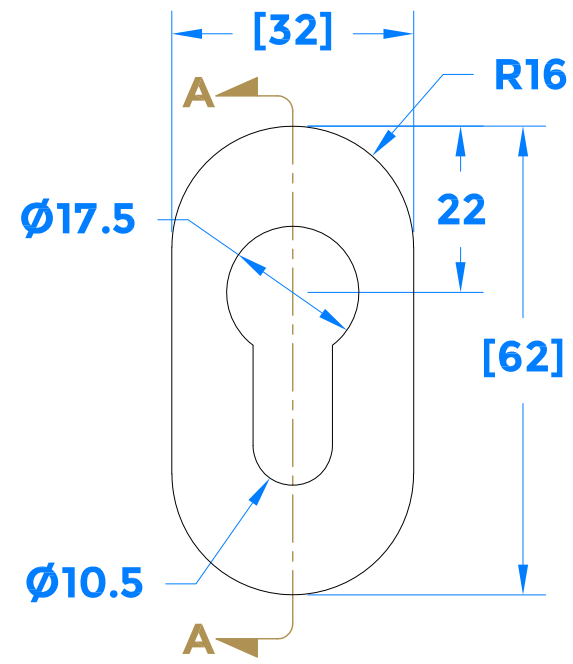

Drawing Revision History		
Revision	Description / Change	Date
A	Release	05/11/2021

Section A-A

Assembled View (Not to Scale)

Self Adhesive Backing to Rear.

 COASTAL		coastal-group.com <i>Shaping the future.</i>
Part Number / Drawing Title: KM048 Self Adhesive Oval Escutcheon		
Product Range: Door Furniture		
Material: 316 Stainless Steel		
Additional Info:		
Date Drawn: 05/11/2021		
Drawn By: Philip Walklett		
Part Number: KM048		
File Name: KM048.dwg		
Revision: A		
Drawing Scale: 1:1@ A3		
Sheet Number: 1 of 1		
THIRD ANGLE PROJECTION 		<small> This drawing and specification are the property of Coastal Specialist Ironmongery Ltd, they are issued in strict confidence and shall not be reproduced, copied or used without written permission. EAOE - All dimensions are specified in mm. </small>