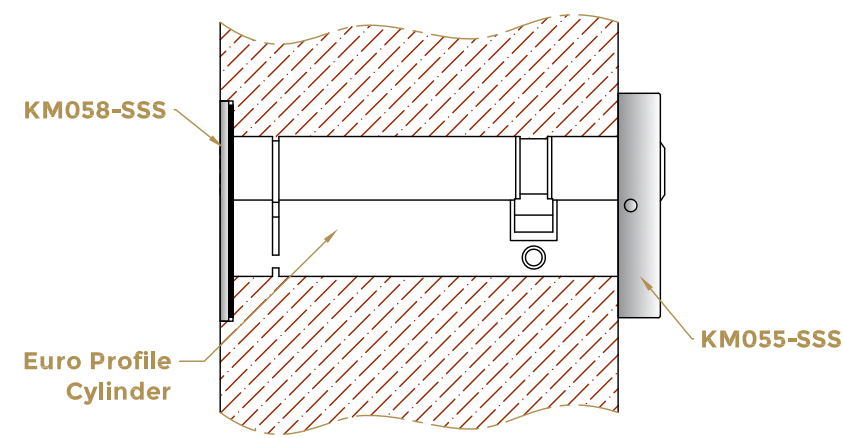

Drawing Revision History		
Revision	Description / Change	Date
A	Release	05/11/2021

**Assembled View (Not to Scale)**

 <b>COASTAL</b>		coastal-group.com <i>Shaping the future.</i>
Part Number / Drawing Title:		
<b>KM058</b>		
<b>Self Adhesive Round Escutcheon</b>		
Product Range:		
<b>Door Furniture</b>		
Material: 316 Stainless Steel		
Additional Info:		
Date Drawn: 05/11/2021		
Drawn By: Philip Walklett		
Part Number: KM058		
File Name: KM058.dwg		
Revision: A		
Drawing Scale: 1:1@ A3		
Sheet Number: 1 of 1		
 THIRD ANGLE PROJECTION	<small>This drawing and specification are the property of Coastal Specialist Ironmongery Ltd, they are issued in strict confidence and shall not be reproduced, copied or used without written permission.          EAOE - All dimensions are specified in mm.</small>	