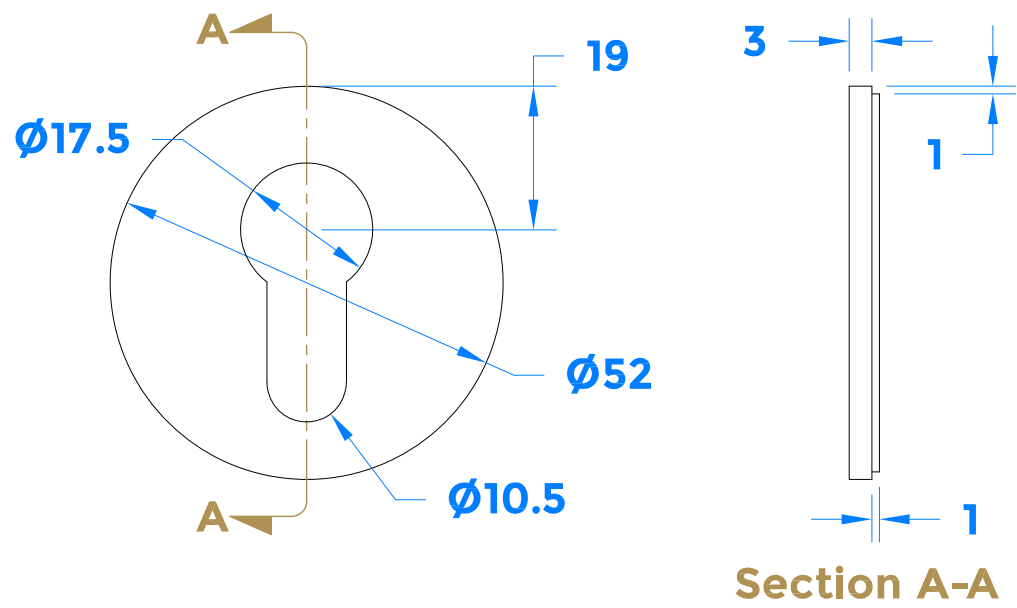

Drawing Revision History		
Revision	Description / Change	Date
A	Release	05/11/2021

**Assembled View (Not to Scale)**

 <b>COASTAL</b>		coastal-group.com <i>Shaping the future.</i>
Part Number / Drawing Title:		
<b>KM058</b>		
<b>Self Adhesive Round Escutcheon</b>		
Product Range:		
<b>Door Furniture</b>		
Material: 316 Stainless Steel		
Additional Info:		
Date Drawn: 05/11/2021		
Drawn By: Philip Walklett		
Part Number: KM058		
File Name: KM058.dwg		
Revision: A		
Drawing Scale: 1:1@ A3		
Sheet Number: 1 of 1		
 THIRD ANGLE PROJECTION	<small>This drawing and specification are the property of Coastal Specialist Ironmongery Ltd, they are issued in strict confidence and shall not be reproduced, copied or used without written permission.          EAOE - All dimensions are specified in mm.</small>	