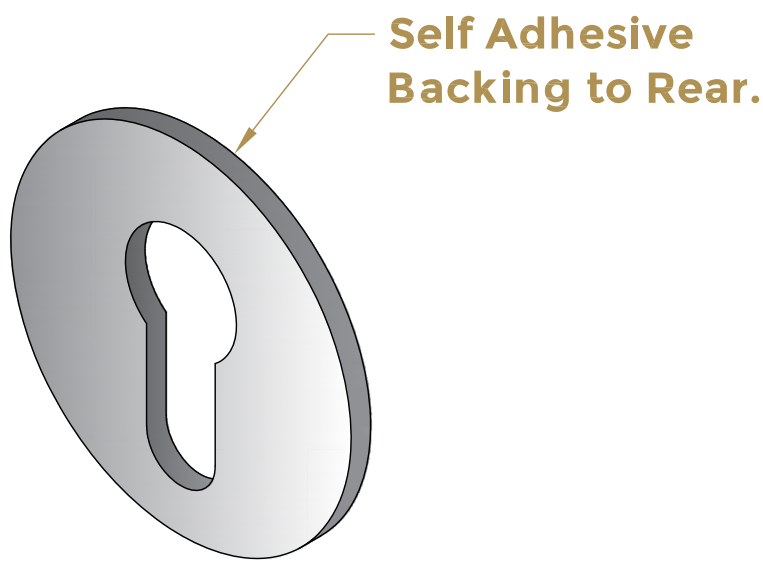

Drawing Revision History		
Revision	Description / Change	Date
A	Release	05/11/2021

**Assembled View (Not to Scale)**

 <b>COASTAL</b>		coastal-group.com <i>Shaping the future.</i>
Part Number / Drawing Title:		
<b>KM058</b>		
<b>Self Adhesive Round Escutcheon</b>		
Product Range:		
<b>Door Furniture</b>		
Material: 316 Stainless Steel		
Additional Info:		
Date Drawn: 05/11/2021		
Drawn By: Philip Walklett		
Part Number: KM058		
File Name: KM058.dwg		
Revision: A		
Drawing Scale: 1:1@ A3		
Sheet Number: 1 of 1		
 THIRD ANGLE PROJECTION	<small>This drawing and specification are the property of Coastal Specialist Ironmongery Ltd, they are issued in strict confidence and shall not be reproduced, copied or used without written permission.          EAOE - All dimensions are specified in mm.</small>	