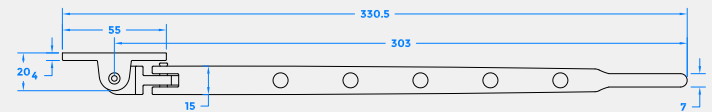

CURLY TAIL CASEMENT WINDOW STAY

Product Code: CO8500

LIT-DC-CO8500

Antique Hardware Range

- Antique Curly Tail casement window stay
- Supplied with pegs
- Matching casement fastener available

CURLY TAIL WINDOW CASEMENT STAY

Front Profile CO8500-8

Above Profile CO8500-8

Front Profile CO8500-10

Above Profile CO8500-10

Front Profile CO8500-12

Above Profile CO8500-12

Visit www.coastal-group.com for CAD drawings

FINISHES:

BA

Black Antique

PART NUMBER	PRODUCT DESCRIPTION	FINISH	UNITS
CO8500-8-BA	Curly Tail 8" casement stay	BA	Each
CO8500-10-BA	Curly Tail 10" casement stay	BA	Each
CO8500-12-BA	Curly Tail 12" casement stay	BA	Each