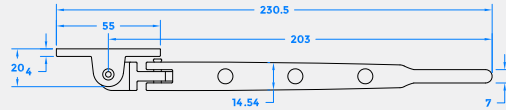

Above Profile CO8500-8