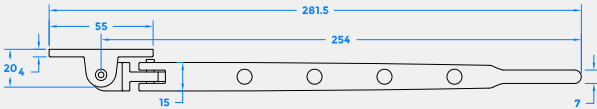

CURLY TAIL CASEMENT WINDOW STAY

Product Code: CO8500

LIT-DC-CO8500

Antique Hardware Range

- Antique Curly Tail casement window stay
- Supplied with pegs
- Matching casement fastener available

CURLY TAIL WINDOW CASEMENT STAY

Front Profile CO8500-8

Above Profile CO8500-8

Front Profile CO8500-10

Above Profile CO8500-10

Front Profile CO8500-12

Above Profile CO8500-12

Visit www.coastal-group.com for CAD drawings

FINISHES:

BA

Black Antique

PART NUMBER	PRODUCT DESCRIPTION	FINISH	UNITS
CO8500-8-BA	Curly Tail 8" casement stay	BA	Each
CO8500-10-BA	Curly Tail 10" casement stay	BA	Each
CO8500-12-BA	Curly Tail 12" casement stay	BA	Each