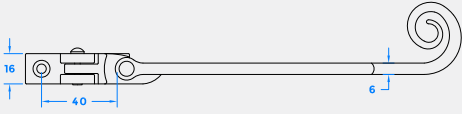

CURLY TAIL WINDOW CASEMENT STAY

Front Profile CO8500-8