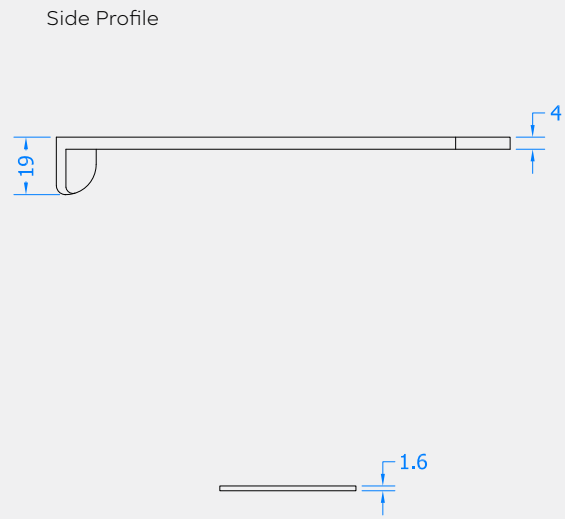

Visit www.coastal-group.com for CAD drawings

FINISHES:

PART NUMBER	PRODUCT DESCRIPTION	FINISH	UNITS
DK7-SC	6" Quadrant arm casement stay	SC	Pair
DK7-CP	6" Quadrant arm casement stay	CP	Pair
DK7-PB	6" Quadrant arm casement stay	PBP	Pair

COASTAL

Shaping the future.