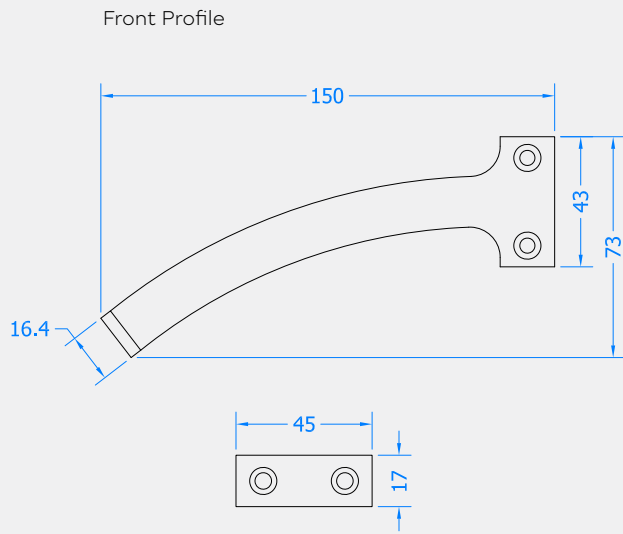

Visit www.coastal-group.com for CAD drawings

FINISHES:

PART NUMBER	PRODUCT DESCRIPTION	FINISH	UNITS
DK7-SC	6" Quadrant arm casement stay	SC	Pair
DK7-CP	6" Quadrant arm casement stay	CP	Pair
DK7-PB	6" Quadrant arm casement stay	PBP	Pair

COASTAL

Shaping the future.