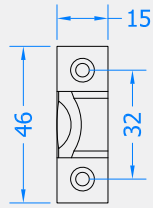

Box Keep

Visit www.coastal-group.com for CAD drawings

FINISHES:

PART NUMBER	PRODUCT DESCRIPTION	FINISH	UNITS
DK42-SC	Fanlight catch & keeps	SC	Each
DK42-CP	Fanlight catch & keeps	CP	Each
DK42-PB	Fanlight catch & keeps	PBP	Each

COASTAL

Shaping the future.