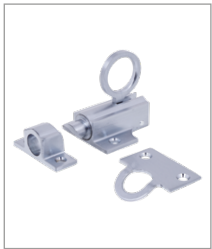

## *Solid Brass Hardware Range*

- Sprung fanlight catch, mainly for use on bottom hung casement windows
- Sprung loop enables high level windows to be reached with a pole hook
- Manufactured from solid brass
- Supplied with flat striker plate, box keep and matching screws

**COASTAL**

*Shaping the future.*

Box Keep

Flat Plate Keep

Latch

Visit [www.coastal-group.com](http://www.coastal-group.com) for CAD drawings

FINISHES:

SC  
Satin Chrome

CP  
Chrome Plated

PBP  
Polished Brass Plated

PART NUMBER	PRODUCT DESCRIPTION	FINISH	UNITS
DK42-SC	Fanlight catch & keeps	SC	Each
DK42-CP	Fanlight catch & keeps	CP	Each
DK42-PB	Fanlight catch & keeps	PBP	Each