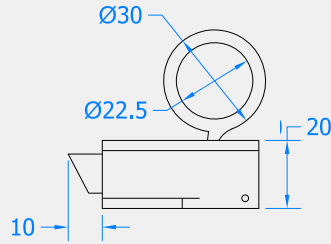

Visit www.coastal-group.com for CAD drawings