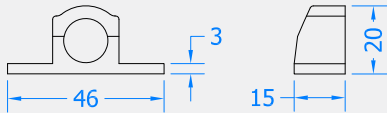

Box Keep

Visit www.coastal-group.com for CAD drawings

FINISHES:

PART NUMBER	PRODUCT DESCRIPTION	FINISH	UNITS
DK42-SC	Fanlight catch & keeps	SC	Each
DK42-CP	Fanlight catch & keeps	CP	Each
DK42-PB	Fanlight catch & keeps	PBP	Each

COASTAL

Shaping the future.