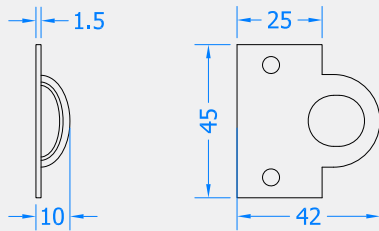

Flat Plate Keep