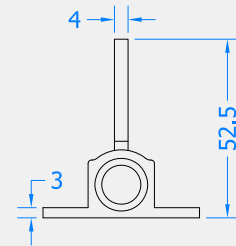

Visit www.coastal-group.com for CAD drawings