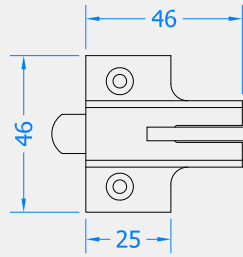

Latch

Visit www.coastal-group.com for CAD drawings