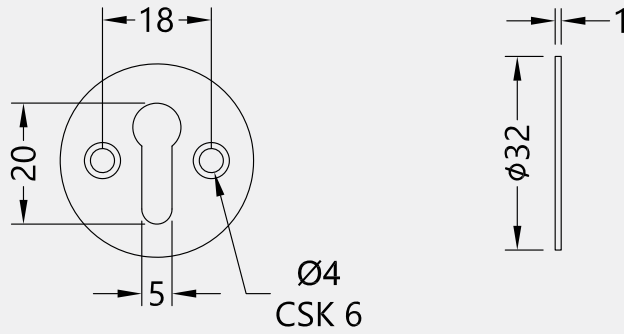

VICTORIAN OPEN KEYHOLE ESCUTCHEON

Front Profile

Side Profile

Visit www.coastal-group.com for CAD drawings

FINISHES:

PART NUMBER	PRODUCT DESCRIPTION	FINISH	UNITS
M41-SC	Classic style uncovered escutcheon	SC	Each
M41-CP	Classic style uncovered escutcheon	CP	Each
M41-BP	Classic style uncovered escutcheon	BP	Each

COASTAL

Shaping the future.