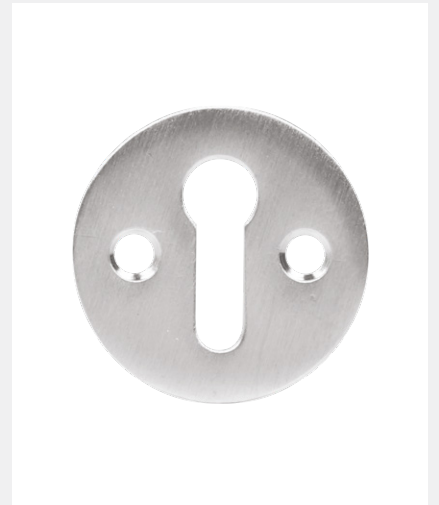

VICTORIAN OPEN KEYHOLE ESCUTCHEON

Product Code: M41

LIT-DC-M41

Victorian Hardware Range

- A classic style uncovered escutcheon
- Standard keyhole profile suitable for 5 lever locks
- Projection: 1mm
- Door Thickness: Any

COASTAL

Shaping the future.

VICTORIAN OPEN KEYHOLE ESCUTCHEON

Front Profile

Side Profile

Visit www.coastal-group.com for CAD drawings

FINISHES:

SC
Satin Chrome

CP
Chrome Plated

BP
Polished Brass

PART NUMBER	PRODUCT DESCRIPTION	FINISH	UNITS
M41-SC	Classic style uncovered escutcheon	SC	Each
M41-CP	Classic style uncovered escutcheon	CP	Each
M41-BP	Classic style uncovered escutcheon	BP	Each