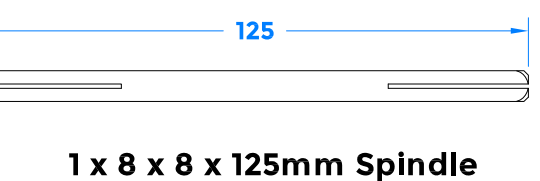

REVISION HISTORY		
Revision	Description	Date
A	Release	29/07/21

Section C-C

Section B-B

Logo Detail (Not to Scale)

coastal-group.com
Shaping the future

COASTAL

Part Number / Drawing Title:
KM035B Ergonomic Lever on Round Rose

Product Range:
Door Handles

Material: 316 Stainless Steel

Additional Info: Back to Back

Date Drawn: 29/07/2021

Drawn By: Phillip Walklett

Part Number: KM035B

File Name: KM035B.dwg

Revision: A