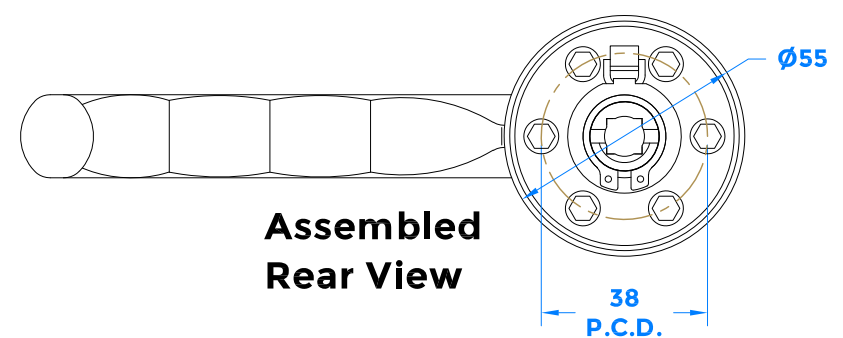

REVISION HISTORY		
Revision	Description	Date
A	Release	29/07/21

Section C-C

Section B-B

Logo Detail (Not to Scale)

coastal-group.com
Shaping the future

COASTAL

Part Number / Drawing Title:
KM035B Ergonomic Lever on Round Rose

Product Range:
Door Handles

Material: 316 Stainless Steel

Additional Info: Back to Back

Date Drawn: 29/07/2021

Drawn By: Phillip Walklett

Part Number: KM035B

File Name: KM035B.dwg

Revision: A

Drawing Scale: Not to Scale

Sheet Number: 1 of 1

THIRD ANGLE PROJECTION

This drawing and specification are the property of Coastal Specialist Ironmongery Ltd, they are issued in strict confidence and shall not be reproduced, copied or used without written permission.
ESOE - All dimensions are specified in mm.