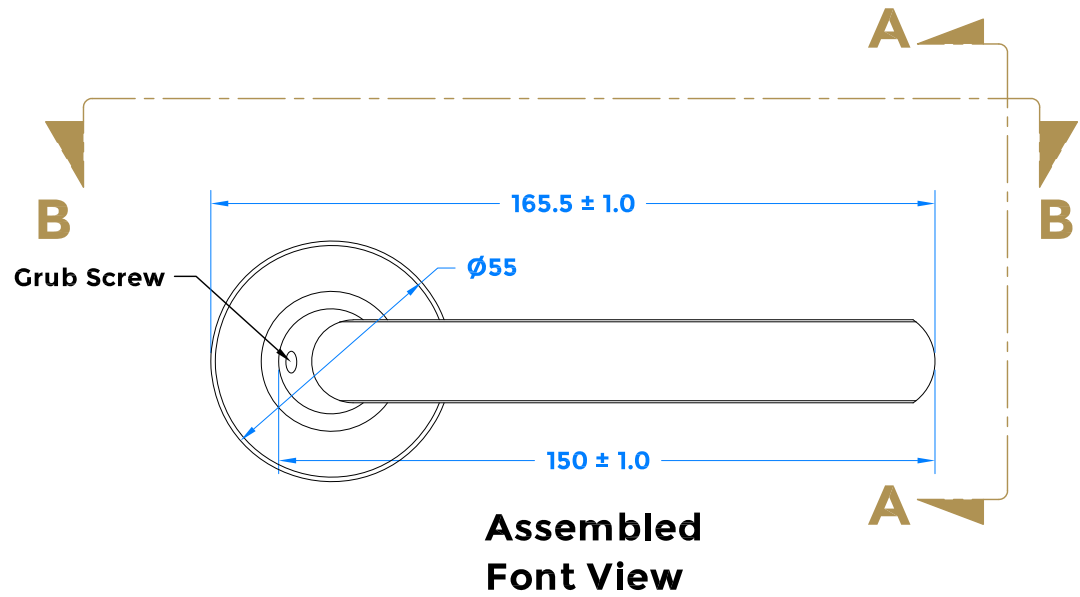

REVISION HISTORY		
Revision	Description	Date
A	Release	29/07/21

Section C-C

Section B-B

Logo Detail (Not to Scale)

coastal-group.com
Shaping the future

COASTAL

Part Number / Drawing Title:
KM035B Ergonomic Lever on Round Rose

Product Range:
Door Handles

Material: 316 Stainless Steel

Additional Info: Back to Back

Date Drawn: 29/07/2021

Drawn By: Phillip Walklett

Part Number: KM035B

File Name: KM035B.dwg

Revision: A

Drawing Scale: Not to Scale

Sheet Number: 1 of 1

THIRD ANGLE PROJECTION

This drawing and specification are the property of Coastal Specialist Ironmongery Ltd, they are issued in strict confidence and shall not be reproduced, copied or used without written permission.
ESOE - All dimensions are specified in mm.