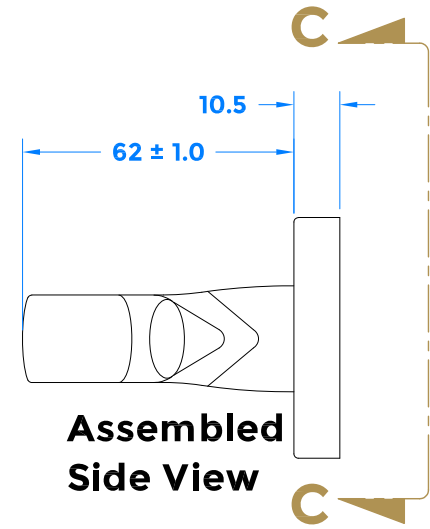

REVISION HISTORY		
Revision	Description	Date
A	Release	29/07/21

Section C-C

Section B-B

Logo Detail (Not to Scale)

coastal-group.com
Shaping the future

COASTAL

Part Number / Drawing Title:
KM035B Ergonomic Lever on Round Rose

Product Range:
Door Handles

Material: 316 Stainless Steel

Additional Info: Back to Back

Date Drawn: 29/07/2021

Drawn By: Phillip Walklett

Part Number: KM035B

File Name: KM035B.dwg

Revision: A

Drawing Scale: Not to Scale

Sheet Number: 1 of 1

THIRD ANGLE PROJECTION

This drawing and specification are the property of Coastal Specialist Ironmongery Ltd, they are issued in strict confidence and shall not be reproduced, copied or used without written permission.
ESOE - All dimensions are specified in mm.