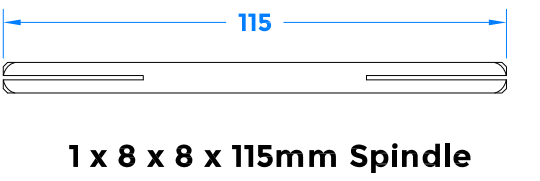

REVISION HISTORY		
Revision	Description	Date
A	Release	29/07/21

Section C-C

Section B-B

Logo Detail (Not to Scale)

coastal-group.com
Shaping the future

COASTAL

Part Number / Drawing Title:
KM035B Ergonomic Lever on Round Rose

Product Range:
Door Handles

Material: 316 Stainless Steel

Additional Info: Back to Back

Date Drawn: 29/07/2021

Drawn By: Phillip Walklett

Part Number: KM035B

File Name: KM035B.dwg

Revision: A