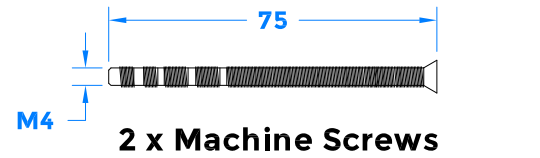

REVISION HISTORY		
Revision	Description	Date
A	Release	29/07/21

Section C-C

Section B-B

Logo Detail (Not to Scale)

coastal-group.com
Shaping the future

COASTAL

Part Number / Drawing Title:
KM035B Ergonomic Lever on Round Rose

Product Range:
Door Handles

Material: 316 Stainless Steel

Additional Info: Back to Back

Date Drawn: 29/07/2021

Drawn By: Phillip Walklett

Part Number: KM035B

File Name: KM035B.dwg

Revision: A