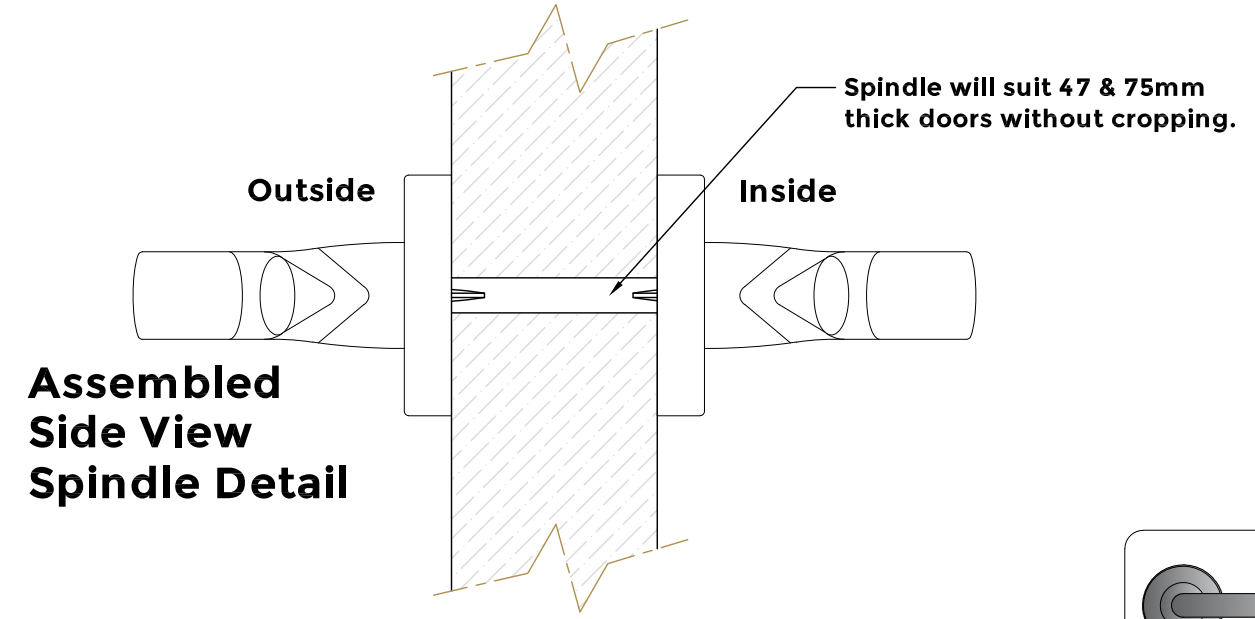

REVISION HISTORY		
Revision	Description	Date
A	Release	29/07/21

Section C-C

Section B-B

Logo Detail (Not to Scale)

coastal-group.com
Shaping the future

COASTAL

Part Number / Drawing Title:
KM035B Ergonomic Lever on Round Rose

Product Range:
Door Handles

Material: 316 Stainless Steel

Additional Info: Back to Back

Date Drawn: 29/07/2021

Drawn By: Phillip Walklett

Part Number: KM035B

File Name: KM035B.dwg

Revision: A

Drawing Scale: Not to Scale

Sheet Number: 1 of 1

THIRD ANGLE PROJECTION

This drawing and specification are the property of Coastal Specialist Ironmongery Ltd, they are issued in strict confidence and shall not be reproduced, copied or used without written permission.
ESOE - All dimensions are specified in mm.