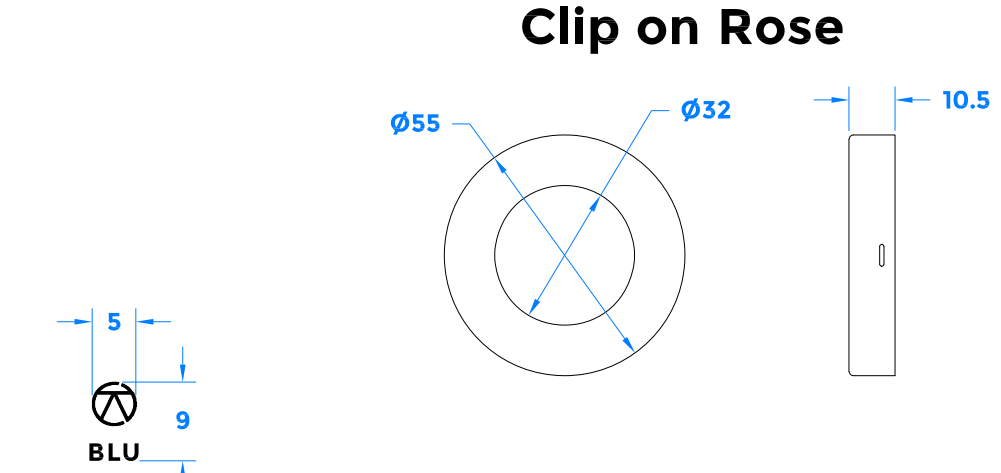

REVISION HISTORY		
Revision	Description	Date
A	Release	29/07/21

Section C-C

Section B-B

Logo Detail (Not to Scale)

coastal-group.com
Shaping the future

COASTAL

Part Number / Drawing Title:
KM035B Ergonomic Lever on Round Rose

Product Range:
Door Handles

Material: 316 Stainless Steel

Additional Info: Back to Back

Date Drawn: 29/07/2021

Drawn By: Phillip Walklett

Part Number: KM035B

File Name: KM035B.dwg

Revision: A

Drawing Scale: Not to Scale

Sheet Number: 1 of 1

THIRD ANGLE PROJECTION

This drawing and specification are the property of Coastal Specialist Ironmongery Ltd, they are issued in strict confidence and shall not be reproduced, copied or used without written permission.
ESOE - All dimensions are specified in mm.