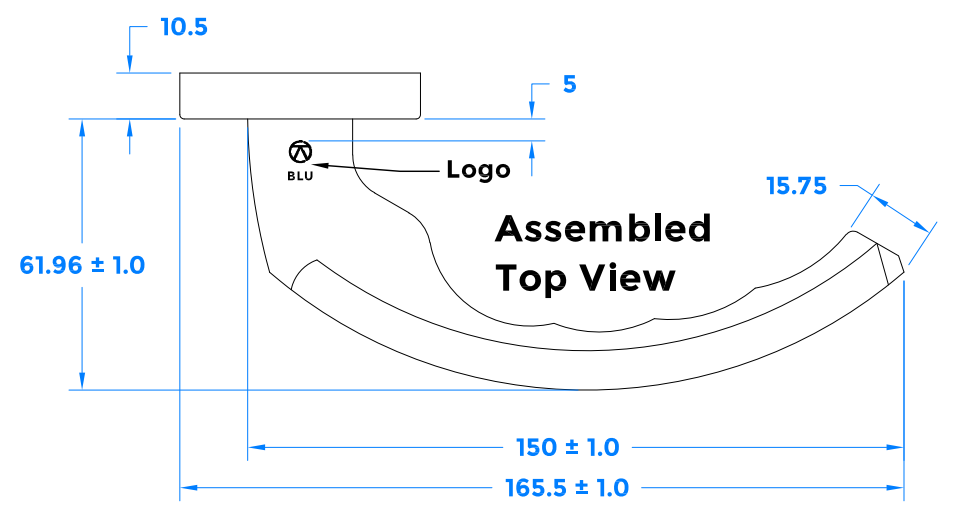

REVISION HISTORY		
Revision	Description	Date
A	Release	29/07/21

Section C-C

Section B-B

Logo Detail (Not to Scale)

coastal-group.com
Shaping the future

COASTAL

Part Number / Drawing Title:
KM035B Ergonomic Lever on Round Rose

Product Range:
Door Handles

Material: 316 Stainless Steel

Additional Info: Back to Back

Date Drawn: 29/07/2021

Drawn By: Phillip Walklett

Part Number: KM035B

File Name: KM035B.dwg

Revision: A

Drawing Scale: Not to Scale

Sheet Number: 1 of 1

THIRD ANGLE PROJECTION

This drawing and specification are the property of Coastal Specialist Ironmongery Ltd, they are issued in strict confidence and shall not be reproduced, copied or used without written permission.
ESOE - All dimensions are specified in mm.