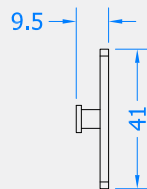

Side View

Visit www.coastal-group.com for CAD drawings