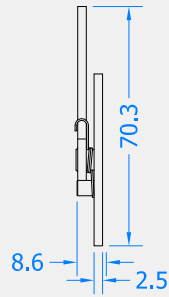

Side View

Visit www.coastal-group.com for CAD drawings