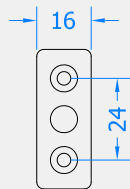

Side View

Visit www.coastal-group.com for CAD drawings