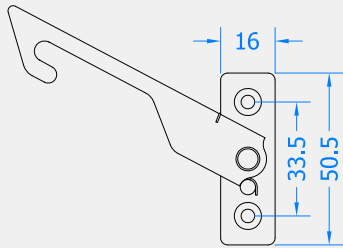

Front View

Side View

Visit www.coastal-group.com for CAD drawings

FINISHES:

ASS

Austenitic Stainless Steel

PART NUMBER	PRODUCT DESCRIPTION	FINISH	UNITS
RCIL-LH-KIT-ASS	Restrictor - LH concealed	ASS	Set

COASTAL

Shaping the future.