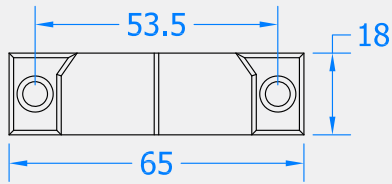

Front View

Visit www.coastal-group.com for CAD drawings

FINISHES:

SV
Silver Passivated

PART NUMBER	PRODUCT DESCRIPTION	FINISH	UNITS
SC65-SV	Sash compressor and keep set	SV	Set

COASTAL

Shaping the future.