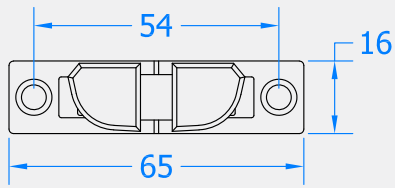

Front View

Visit www.coastal-group.com for CAD drawings

FINISHES:

SV
Silver Passivated

PART NUMBER	PRODUCT DESCRIPTION	FINISH	UNITS
SC65-SV	Sash compressor and keep set	SV	Set

COASTAL

Shaping the future.