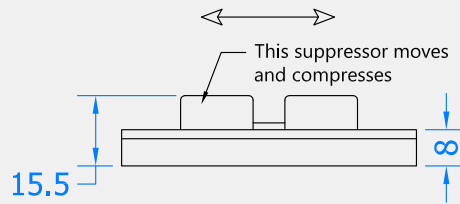

SASH COMPRESSOR & KEEP SET

Product Code: SC65

LIT-DC-SC65

Caseament Window Hardware Range

- Sash compressors are fitted to large top hung sashes
- Provides additional compression along the sides of the window
- A low cost alternative to wrap around gear
- Allows the sash to still be locked in night vent position
- Fits into the same eurogrooves as the friction hinges

COASTAL

Shaping the future.

Front View

Side View

Visit www.coastal-group.com for CAD drawings

FINISHES:

SV
 Silver Passivated

PART NUMBER	PRODUCT DESCRIPTION	FINISH	UNITS
SC65-SV	Sash compressor and keep set	SV	Set