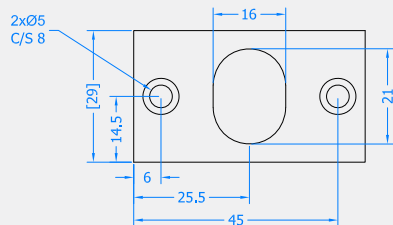

Front Profile

Side Profile

Visit www.coastal-group.com for CAD drawings

Visit www.coastal-group.com for CAD drawings

FINISHES:

SV
Silver Passivated

PART NUMBER	PRODUCT DESCRIPTION	FINISH	UNITS
HB740-SV	Security dogbolt hinge set	SV	Set

COASTAL

Shaping the future.