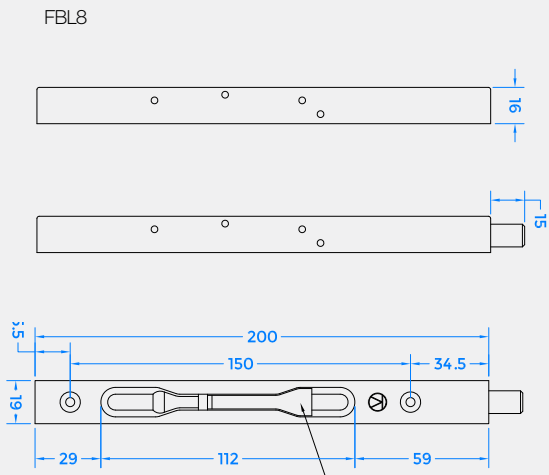

BOX FLUSH BOLT

Product Code: FBL

LIT-DC-FBL

Door Hardware Range

- Quality box flush bolt for surface to the door
- Smooth, easy, lever action shoots the bolt

COASTAL

Shaping the future.

Visit www.coastal-group.com for CAD drawings

FINISHES:

SSS
Satin Stainless Steel

SC
Satin Chrome

CP
Polished Chrome

PPB
Polished Brass

PART NUMBER	PRODUCT DESCRIPTION	FINISH	UNITS
FBL8-SSS	200 x 19mm Flush bolt	SSS	Each
FBL18-SC	450 x 19mm Flush bolt	SC	Each
FBL18-CP	450 x 19mm Flush bolt	CP	Each
FBL18-PB	450 x 19mm Flush bolt	PPB	Each