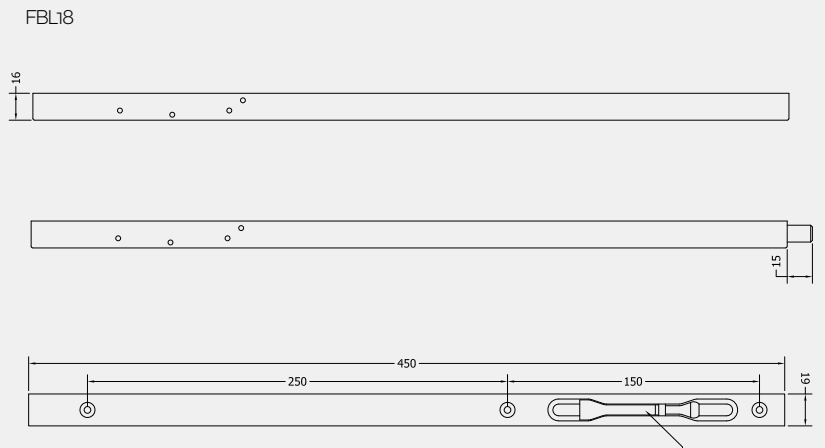

BOX FLUSH BOLT

Product Code: FBL

LIT-DC-FBL

Door Hardware Range

- Quality box flush bolt for surface to the door
- Smooth, easy, lever action shoots the bolt

COASTAL

Shaping the future.

Visit www.coastal-group.com for CAD drawings

FINISHES:

SSS
Satin Stainless Steel

SC
Satin Chrome

CP
Polished Chrome

PPB
Polished Brass

PART NUMBER	PRODUCT DESCRIPTION	FINISH	UNITS
FBL8-SSS	200 x 19mm Flush bolt	SSS	Each
FBL18-SC	450 x 19mm Flush bolt	SC	Each
FBL18-CP	450 x 19mm Flush bolt	CP	Each
FBL18-PB	450 x 19mm Flush bolt	PPB	Each