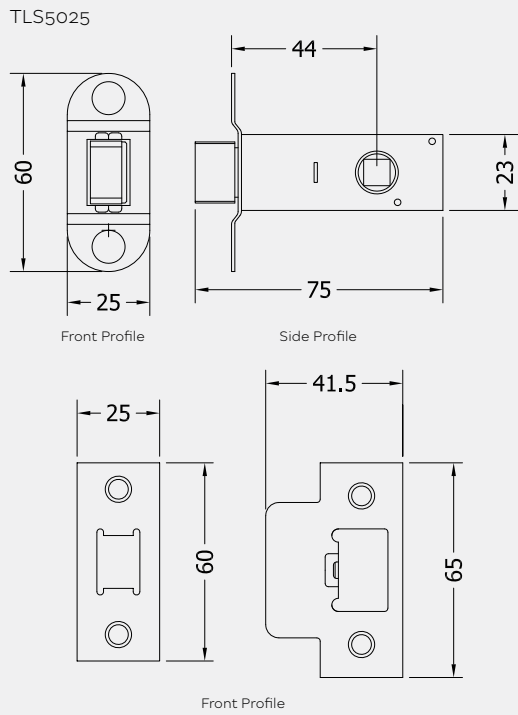

QUALITY TUBULAR LATCHES

Product Code: TLS5025/30

LIT-DC-TLS5025/30

Tubular Latch Range

- High quality tubular deadbolt
- Often used as a bathroom lock using a separate turn and release
- Conforms to BS EN 12209
- CE and Certifire approved

COASTAL

Shaping the future.

Visit www.coastal-group.com for CAD drawings

FINISHES:

SSS
Satin Chrome

PPB
Polished Brass

PART NUMBER	PRODUCT DESCRIPTION	FINISH	UNITS
TLS5025-SSSPPB	63mm Tubular latch 44mm backset	SSS PPB	Each
TLS5030-SSSPPB	76mm Tubular latch 57mm backset	SSS PPB	Each

PART NUMBER	PRODUCT DESCRIPTION	FINISH	UNITS
ART5105-SSS	13mm Rebate kit for TLS/TLD locks	SSS	Each
ART5105-PPB	13mm Rebate kit for TLS/TLD locks	PPB	Each

COASTAL

Shaping the future.