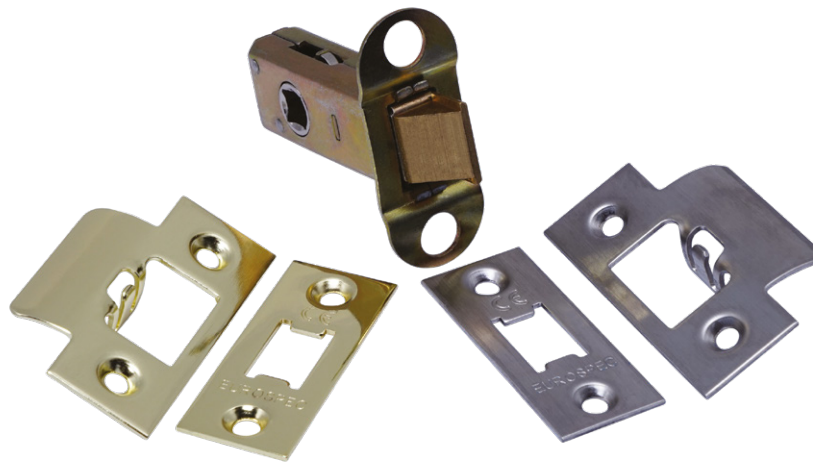

QUALITY TUBULAR LATCHES

Product Code: TLS5025/30

LIT-DC-TLS5025/30

Tubular Latch Range

- High quality tubular deadbolt
- Often used as a bathroom lock using a separate turn and release
- Conforms to BS EN 12209
- CE and Certifire approved

COASTAL

Shaping the future.

Visit www.coastal-group.com for CAD drawings

FINISHES:

SSS
Satin Chrome

PPB
Polished Brass

PART NUMBER	PRODUCT DESCRIPTION	FINISH	UNITS
TLS5025-SSSPPB	63mm Tubular latch 44mm backset	SSS PPB	Each
TLS5030-SSSPPB	76mm Tubular latch 57mm backset	SSS PPB	Each

PART NUMBER	PRODUCT DESCRIPTION	FINISH	UNITS
ART5105-SSS	13mm Rebate kit for TLS/TLD locks	SSS	Each
ART5105-PPB	13mm Rebate kit for TLS/TLD locks	PPB	Each

COASTAL

Shaping the future.