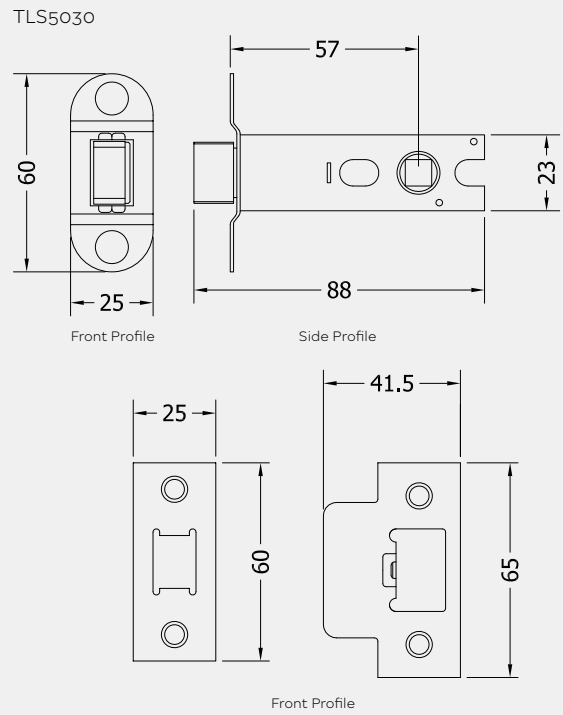

QUALITY TUBULAR LATCHES

Product Code: TLS5025/30

LIT-DC-TLS5025/30

Tubular Latch Range

- High quality tubular deadbolt
- Often used as a bathroom lock using a separate turn and release
- Conforms to BS EN 12209
- CE and Certifire approved

COASTAL

Shaping the future.

Visit www.coastal-group.com for CAD drawings

FINISHES:

SSS
Satin Chrome

PPB
Polished Brass

PART NUMBER	PRODUCT DESCRIPTION	FINISH	UNITS
TLS5025-SSSPPB	63mm Tubular latch 44mm backset	SSS PPB	Each
TLS5030-SSSPPB	76mm Tubular latch 57mm backset	SSS PPB	Each

PART NUMBER	PRODUCT DESCRIPTION	FINISH	UNITS
ART5105-SSS	13mm Rebate kit for TLS/TLD locks	SSS	Each
ART5105-PPB	13mm Rebate kit for TLS/TLD locks	PPB	Each

COASTAL

Shaping the future.