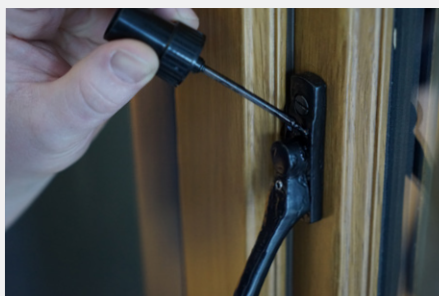

Visit www.coastal-group.com for CAD drawings