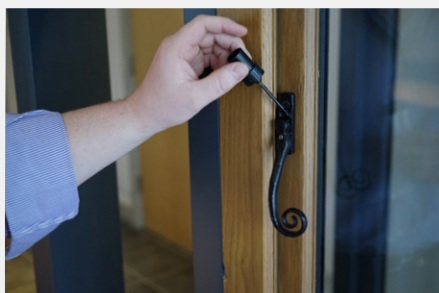

Visit www.coastal-group.com for CAD drawings