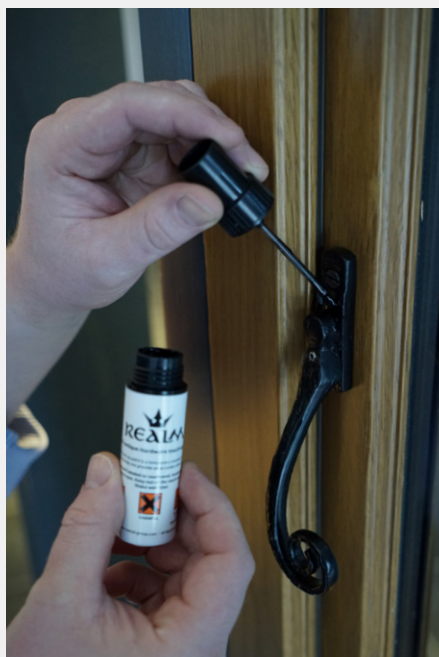

Visit www.coastal-group.com for CAD drawings

PRODUCTS:

PART NUMBER	PRODUCT DESCRIPTION	UNITS	SIZE
FX-TRT	MACO TRICOAT touch up paint	Each	125ml
FX-BTU	Realm Antique black touch-up	Each	10ml

COASTAL

Shaping the future.