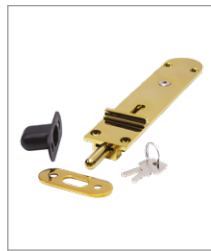

## Door Hardware Range

- Flush bolt for outward opening folding door systems
- Can also be used on other door applications
- Bolt is morticed into the face of the door sash
- Locking and non-locking versions available (we recommend using the locking version on the bottom of the door and non-locking on the top)
- Manufactured from aluminium

# OUTWARD OPENING FLUSHBOLTS

SF190 Top View

SF190L Top View

SF190 Side View

SF190L Side View

Visit [www.coastal-group.com](http://www.coastal-group.com) for CAD drawings

## FINISHES:

**SC**  
Satin Chrome

**CP**  
Polished Chrome

**PBP**  
Polished Brass Plated

**BK**  
Black

PART NUMBER	PRODUCT DESCRIPTION	FINISH	UNITS
SF190S-SC	190mm Non locking flush bolt - outward	SC	Each
SF190C-CP	190mm Non locking flush bolt - outward	CP	Each
SF190G-PB	190mm Non locking flush bolt - outward	PBP	Each
SF190B-BK	190mm Non locking flush bolt - outward	BK	Each
SF190LS-SC	190mm Locking flush bolt - outward	SC	Each
SF190LC-CP	190mm Locking flush bolt - outward	CP	Each
SF190LG-PB	190mm Locking flush bolt - outward	PBP	Each
SF190LB-BK	190mm Locking flush bolt - outward	BK	Each
SF450S-SC	450mm Non locking flush bolt - outward	SC	Each
SF450C-CP	450mm Non locking flush bolt - outward	CP	Each
SF450G-PB	450mm Non locking flush bolt - outward	PBP	Each
SF450B-BK	450mm Non locking flush bolt - outward	BK	Each
SF600S-SC	600mm Non locking flush bolt - outward	SC	Each
SF600C-CP	600mm Non locking flush bolt - outward	CP	Each
SF600G-PB	600mm Non locking flush bolt - outward	PBP	Each
SF600B-BK	600mm Non locking flush bolt - outward	BK	Each