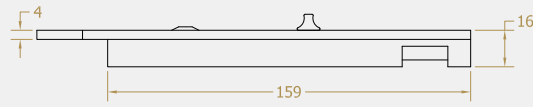

# OUTWARD OPENING FLUSHBOLTS

SF190 Top View

SF190L Top View

SF190 Side View

SF190L Side View

Visit [www.coastal-group.com](http://www.coastal-group.com) for CAD drawings

## FINISHES:

**SC**  
Satin Chrome

**CP**  
Polished Chrome

**PBP**  
Polished Brass Plated

**BK**  
Black

PART NUMBER	PRODUCT DESCRIPTION	FINISH	UNITS
SF190S-SC	190mm Non locking flush bolt - outward	SC	Each
SF190C-CP	190mm Non locking flush bolt - outward	CP	Each
SF190G-PB	190mm Non locking flush bolt - outward	PBP	Each
SF190B-BK	190mm Non locking flush bolt - outward	BK	Each
SF190LS-SC	190mm Locking flush bolt - outward	SC	Each
SF190LC-CP	190mm Locking flush bolt - outward	CP	Each
SF190LG-PB	190mm Locking flush bolt - outward	PBP	Each
SF190LB-BK	190mm Locking flush bolt - outward	BK	Each
SF450S-SC	450mm Non locking flush bolt - outward	SC	Each
SF450C-CP	450mm Non locking flush bolt - outward	CP	Each
SF450G-PB	450mm Non locking flush bolt - outward	PBP	Each
SF450B-BK	450mm Non locking flush bolt - outward	BK	Each
SF600S-SC	600mm Non locking flush bolt - outward	SC	Each
SF600C-CP	600mm Non locking flush bolt - outward	CP	Each
SF600G-PB	600mm Non locking flush bolt - outward	PBP	Each
SF600B-BK	600mm Non locking flush bolt - outward	BK	Each