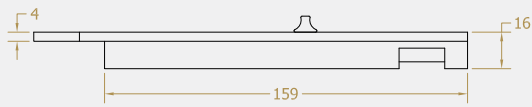

# OUTWARD OPENING FLUSHBOLTS

SF190 Top View

SF190L Top View

SF190 Side View

SF190L Side View

Visit [www.coastal-group.com](http://www.coastal-group.com) for CAD drawings

## FINISHES:

**SC**  
Satin Chrome

**CP**  
Polished Chrome

**PBP**  
Polished Brass Plated

**BK**  
Black

PART NUMBER	PRODUCT DESCRIPTION	FINISH	UNITS
SF190S-SC	190mm Non locking flush bolt - outward	SC	Each
SF190C-CP	190mm Non locking flush bolt - outward	CP	Each
SF190G-PB	190mm Non locking flush bolt - outward	PBP	Each
SF190B-BK	190mm Non locking flush bolt - outward	BK	Each
SF190LS-SC	190mm Locking flush bolt - outward	SC	Each
SF190LC-CP	190mm Locking flush bolt - outward	CP	Each
SF190LG-PB	190mm Locking flush bolt - outward	PBP	Each
SF190LB-BK	190mm Locking flush bolt - outward	BK	Each
SF450S-SC	450mm Non locking flush bolt - outward	SC	Each
SF450C-CP	450mm Non locking flush bolt - outward	CP	Each
SF450G-PB	450mm Non locking flush bolt - outward	PBP	Each
SF450B-BK	450mm Non locking flush bolt - outward	BK	Each
SF600S-SC	600mm Non locking flush bolt - outward	SC	Each
SF600C-CP	600mm Non locking flush bolt - outward	CP	Each
SF600G-PB	600mm Non locking flush bolt - outward	PBP	Each
SF600B-BK	600mm Non locking flush bolt - outward	BK	Each