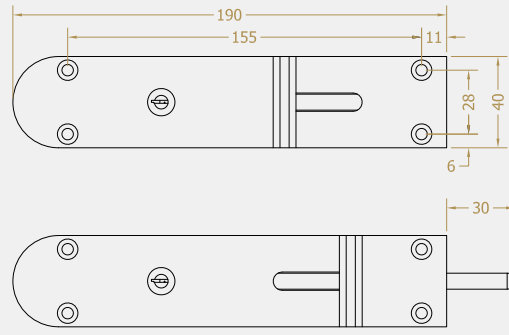

# OUTWARD OPENING FLUSHBOLTS

SF190 Top View

SF190L Top View

SF190 Side View

SF190L Side View

Visit [www.coastal-group.com](http://www.coastal-group.com) for CAD drawings

## FINISHES:

**SC**  
Satin Chrome

**CP**  
Polished Chrome

**PBP**  
Polished Brass Plated

**BK**  
Black

PART NUMBER	PRODUCT DESCRIPTION	FINISH	UNITS
SF190S-SC	190mm Non locking flush bolt - outward	SC	Each
SF190C-CP	190mm Non locking flush bolt - outward	CP	Each
SF190G-PB	190mm Non locking flush bolt - outward	PBP	Each
SF190B-BK	190mm Non locking flush bolt - outward	BK	Each
SF190LS-SC	190mm Locking flush bolt - outward	SC	Each
SF190LC-CP	190mm Locking flush bolt - outward	CP	Each
SF190LG-PB	190mm Locking flush bolt - outward	PBP	Each
SF190LB-BK	190mm Locking flush bolt - outward	BK	Each
SF450S-SC	450mm Non locking flush bolt - outward	SC	Each
SF450C-CP	450mm Non locking flush bolt - outward	CP	Each
SF450G-PB	450mm Non locking flush bolt - outward	PBP	Each
SF450B-BK	450mm Non locking flush bolt - outward	BK	Each
SF600S-SC	600mm Non locking flush bolt - outward	SC	Each
SF600C-CP	600mm Non locking flush bolt - outward	CP	Each
SF600G-PB	600mm Non locking flush bolt - outward	PBP	Each
SF600B-BK	600mm Non locking flush bolt - outward	BK	Each