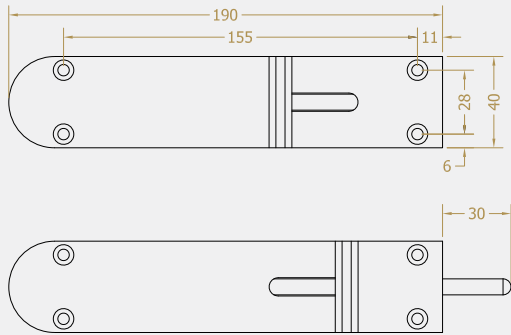

## Door Hardware Range

- Flush bolt for outward opening folding door systems
- Can also be used on other door applications
- Bolt is morticed into the face of the door sash
- Locking and non-locking versions available (we recommend using the locking version on the bottom of the door and non-locking on the top)
- Manufactured from aluminium

# OUTWARD OPENING FLUSHBOLTS

SF190 Top View

SF190L Top View

SF190 Side View

SF190L Side View

Visit [www.coastal-group.com](http://www.coastal-group.com) for CAD drawings