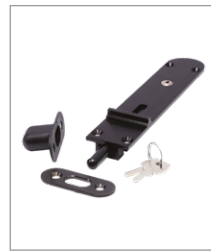

## Door Hardware Range

- Flush bolt for outward opening folding door systems
- Can also be used on other door applications
- Bolt is morticed into the face of the door sash
- Locking and non-locking versions available (we recommend using the locking version on the bottom of the door and non-locking on the top)
- Manufactured from aluminium

## FINISHES:

**SC**  
Satin Chrome

**CP**  
Polished Chrome

**PBP**  
Polished Brass Plated

**BK**  
Black

PART NUMBER	PRODUCT DESCRIPTION	FINISH	UNITS
SF190S-SC	190mm Non locking flush bolt - outward	SC	Each
SF190C-CP	190mm Non locking flush bolt - outward	CP	Each
SF190G-PB	190mm Non locking flush bolt - outward	PBP	Each
SF190B-BK	190mm Non locking flush bolt - outward	BK	Each
SF190LS-SC	190mm Locking flush bolt - outward	SC	Each
SF190LC-CP	190mm Locking flush bolt - outward	CP	Each
SF190LG-PB	190mm Locking flush bolt - outward	PBP	Each
SF190LB-BK	190mm Locking flush bolt - outward	BK	Each
SF450S-SC	450mm Non locking flush bolt - outward	SC	Each
SF450C-CP	450mm Non locking flush bolt - outward	CP	Each
SF450G-PB	450mm Non locking flush bolt - outward	PBP	Each
SF450B-BK	450mm Non locking flush bolt - outward	BK	Each
SF600S-SC	600mm Non locking flush bolt - outward	SC	Each
SF600C-CP	600mm Non locking flush bolt - outward	CP	Each
SF600G-PB	600mm Non locking flush bolt - outward	PBP	Each
SF600B-BK	600mm Non locking flush bolt - outward	BK	Each