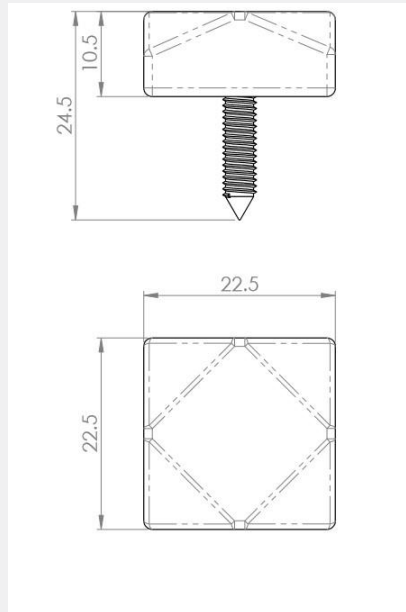

**COASTAL**

*Shaping the future.*

BA55102

BA55103

Visit [www.coastal-group.com](http://www.coastal-group.com) for CAD drawings

**FINISHES & SIZES:**

**BA**  
 22.5 x 22.5mm

**BA**  
 16 x 16mm

PART NUMBER	PRODUCT DESCRIPTION	FINISH	UNITS
BA55103-BA	22.5 x 22.5 Door Stud	<b>BA</b>	Each
BA55102-BA	16 X 16mm Door stud	<b>BA</b>	Each

**COASTAL**

*Shaping the future.*