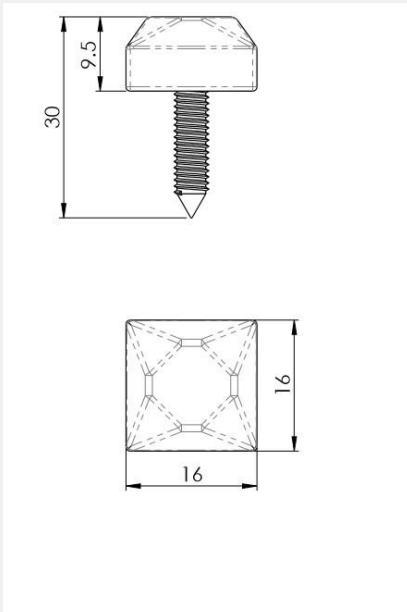

**COASTAL**

*Shaping the future.*

BA55102

BA55103

Visit [www.coastal-group.com](http://www.coastal-group.com) for CAD drawings

**FINISHES & SIZES:**

**BA**  
 22.5 x 22.5mm

**BA**  
 16 x 16mm

PART NUMBER	PRODUCT DESCRIPTION	FINISH	UNITS
BA55103-BA	22.5 x 22.5 Door Stud	<b>BA</b>	Each
BA55102-BA	16 X 16mm Door stud	<b>BA</b>	Each

**COASTAL**

*Shaping the future.*