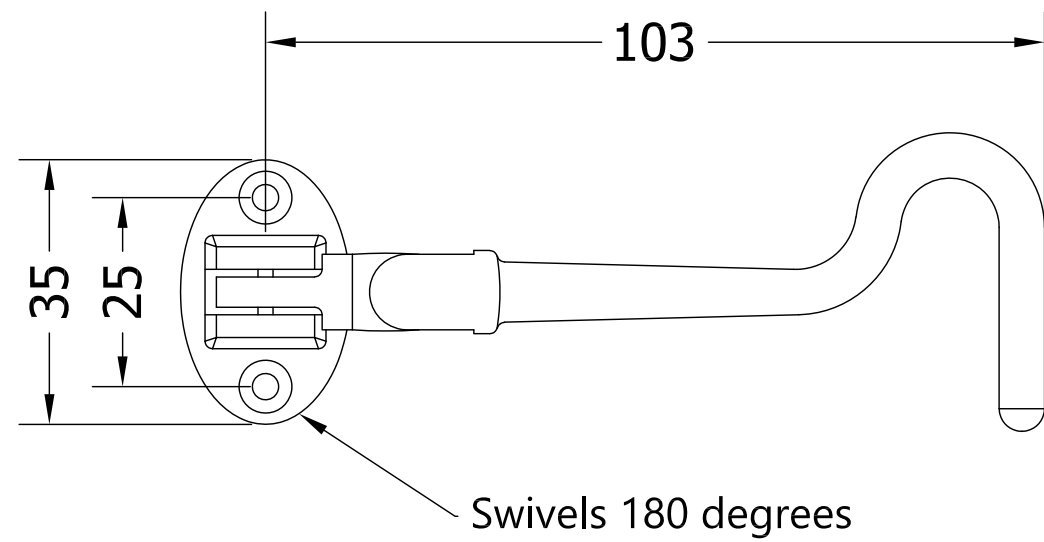

REVISIONS

Revision	Description	Drawn	Date
A	Release	PW	16/01/18

COASTAL GROUP
innovating & upgrading the style, performance & longevity of external doors & windows globally

Global House, Bojea Industrial Estate, Trethowel, St Austell, PL25 5RJ
Telephone | 01726 871725 - Fax | 01726 871731
Email | sales@coastal-group.com - Web | www.coastal-group.com

Drawing Reference:
Coastal Group

Drawing Title:
CH100-SSS
100mm Cabin Hook

Product Range:
Door Furniture

Additional Info: 316 Satin Stainless Steel

Date Drawn: 16/01/2018
Drawn By: Phil Walklett
Part Number: CH100
File Name: CG-CH100-SSS.dwg
Revision: A
Drawing Scale: 1:1@A3
Sheet Number: 1 of 1

THIRD ANGLE PROJECTION
This drawing and specification are the property of Coastal Group, they are issued in strict confidence and shall not be reproduced, copied or used without written permission.