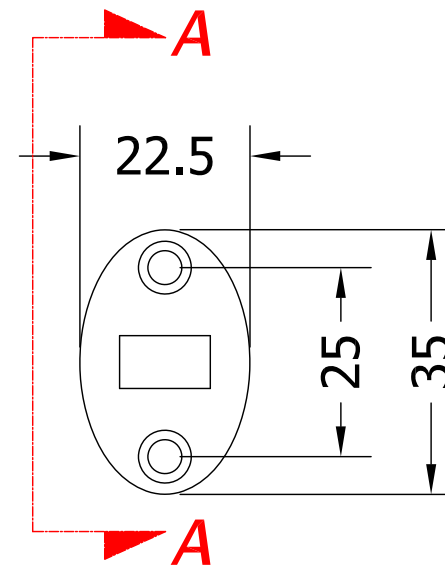

REVISIONS

Revision	Description	Drawn	Date
A	Release	PW	16/01/18

COASTAL GROUP
innovating & upgrading the style, performance & longevity of external doors & windows globally

Global House, Bojea Industrial Estate, Trethowel, St Austell, PL25 5RJ
Telephone | 01726 871725 - Fax | 01726 871731
Email | sales@coastal-group.com - Web | www.coastal-group.com

Drawing Reference:
Coastal Group

Drawing Title:
CH100-SSS
100mm Cabin Hook

Product Range:
Door Furniture

Additional Info: 316 Satin Stainless Steel

Date Drawn: 16/01/2018
Drawn By: Phil Walklett
Part Number: CH100
File Name: CG-CH100-SSS.dwg
Revision: A
Drawing Scale: 1:1@A3
Sheet Number: 1 of 1

THIRD ANGLE PROJECTION
This drawing and specification are the property of Coastal Group, they are issued in strict confidence and shall not be reproduced, copied or used without written permission.