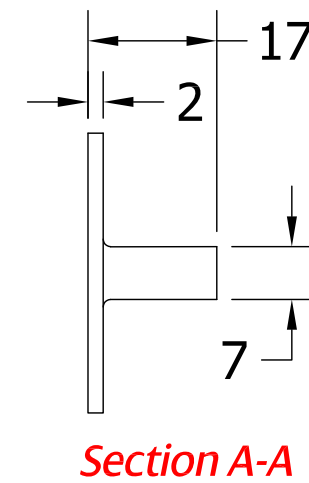

REVISIONS

Revision	Description	Drawn	Date
A	Release	PW	16/01/18

COASTAL GROUP
innovating & upgrading the style, performance & longevity of external doors & windows globally

Global House, Bojea Industrial Estate, Trethowel, St Austell, PL25 5RJ
Telephone | 01726 871725 - Fax | 01726 871731
Email | sales@coastal-group.com - Web | www.coastal-group.com

Drawing Reference:
Coastal Group

Drawing Title:
CH100-SSS
100mm Cabin Hook

Product Range:
Door Furniture

Additional Info: 316 Satin Stainless Steel

Date Drawn: 16/01/2018
Drawn By: Phil Walklett
Part Number: CH100
File Name: CG-CH100-SSS.dwg
Revision: A
Drawing Scale: 1:1@A3
Sheet Number: 1 of 1

THIRD ANGLE PROJECTION
This drawing and specification are the property of Coastal Group, they are issued in strict confidence and shall not be reproduced, copied or used without written permission.