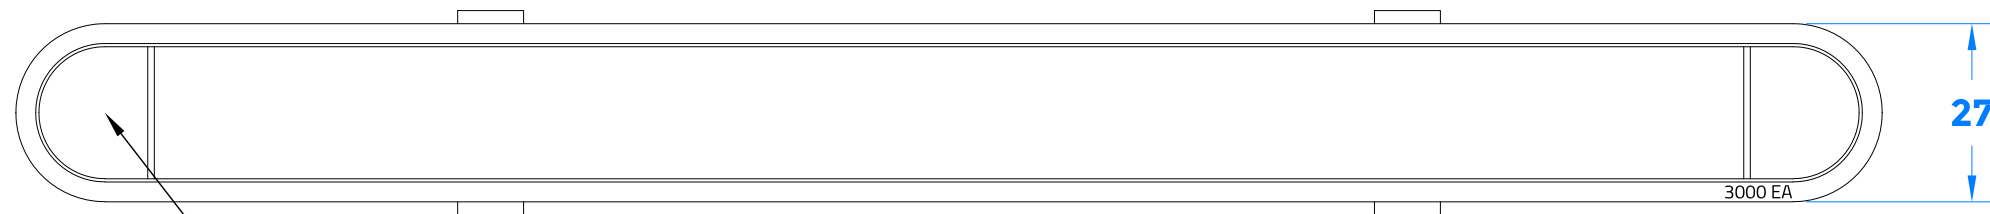

Drawing Revision History		
Revision	Description/Change	Date
A	Release	21/2/2022
B	Altered routing detail width	18/5/2022

**Timber Veneer Sets Available for this Vent in OAK, SAPELE & PINE (TVT242)**

**Closed Position**

**Section A-A**

**Open Position**

**Routing Details**

 **COASTAL** coastal-group.com  
*Shaping the future.*

Part Number / Drawing Title:  
**TVA283 - Plastic Recessed Clip-Fix Trickle Vent**

Product Range:  
**Trickle Ventilation**

Material: **Plastic**

Additional Info: **283mm Length - 3000EA mm2**

Date Drawn: **18/05/2022**

Drawn By: **Phillip Walklett**

Part Number: **TVA283**

File Name: **TVA283.dwg**

Revision: **B**

Drawing Scale: **Not to Scale**

Sheet Number: **1 of 1**

THIRD ANGLE PROJECTION 

This drawing and specification are the property of Coastal Specialist Ironmongery Ltd, they are issued in strict confidence and shall not be reproduced, copied or used without written permission.  
EAOE - All dimensions are specified in mm.