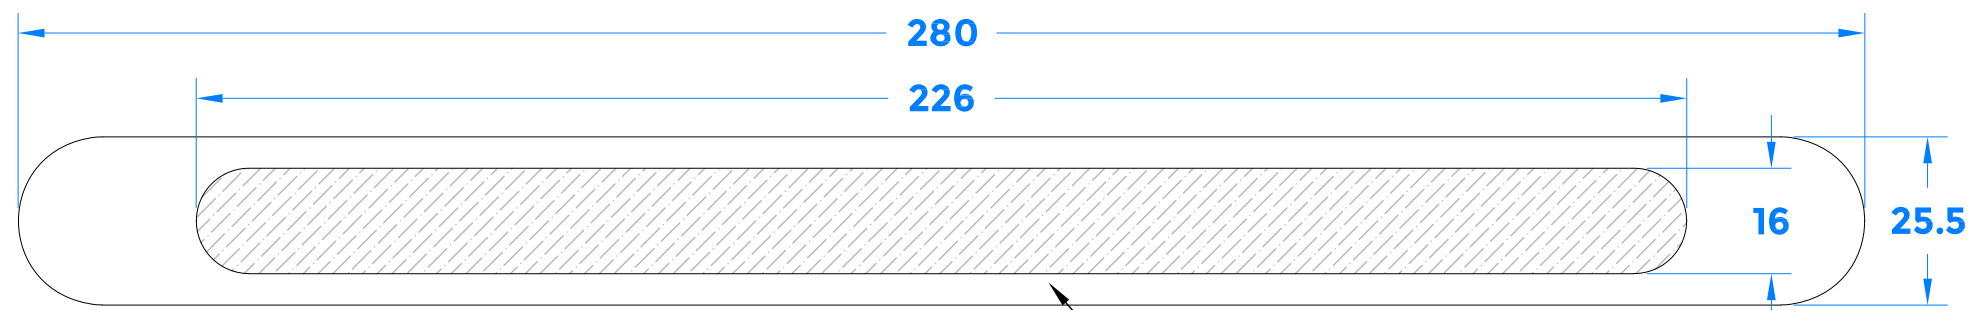

Drawing Revision History		
Revision	Description/Change	Date
A	Release	21/2/2022
B	Altered routing detail width	18/5/2022

**Timber Veneer Sets Available for this Vent in OAK, SAPELE & PINE (TVT242)**

**Closed Position**

**Section A-A**

**Open Position**

**Routing Details**

 **COASTAL** coastal-group.com  
*Shaping the future.*

Part Number / Drawing Title:  
**TVA283 - Plastic Recessed Clip-Fix Trickle Vent**

Product Range:  
**Trickle Ventilation**

Material: **Plastic**

Additional Info: **283mm Length - 3000EA mm2**

Date Drawn: **18/05/2022**

Drawn By: **Phillip Walklett**

Part Number: **TVA283**

File Name: **TVA283.dwg**

Revision: **B**

Drawing Scale: **Not to Scale**

Sheet Number: **1 of 1**

THIRD ANGLE PROJECTION 

This drawing and specification are the property of Coastal Specialist Ironmongery Ltd, they are issued in strict confidence and shall not be reproduced, copied or used without written permission.  
EAOE - All dimensions are specified in mm.