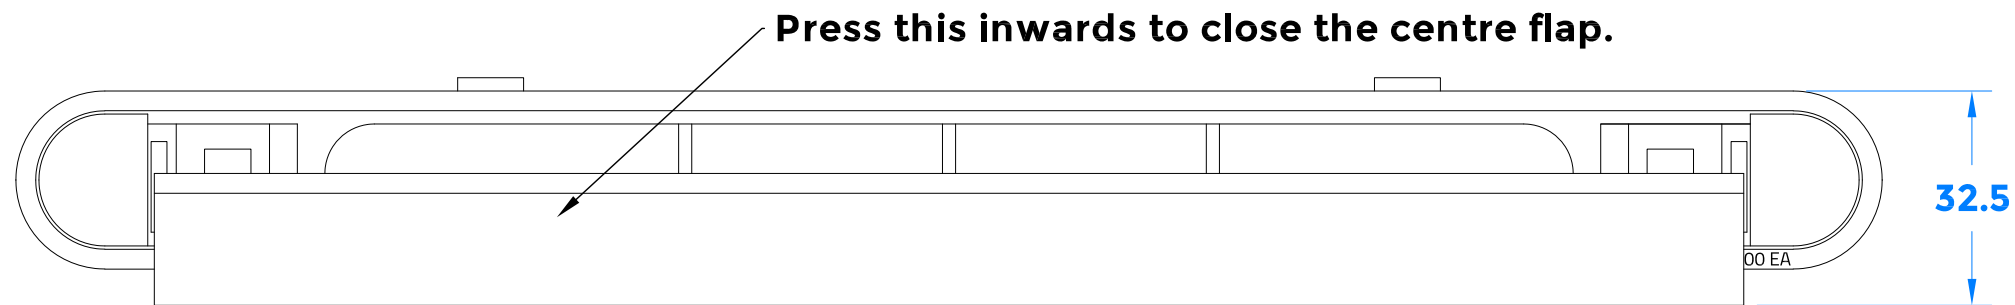

Drawing Revision History		
Revision	Description/Change	Date
A	Release	21/2/2022
B	Altered routing detail width	18/5/2022

**Timber Veneer Sets Available for this Vent in OAK, SAPELE & PINE (TVT242)**

**Closed Position**

**Section A-A**

**Open Position**

**Routing Details**

 **COASTAL** coastal-group.com  
*Shaping the future.*

Part Number / Drawing Title:  
**TVA283 - Plastic Recessed Clip-Fix Trickle Vent**

Product Range:  
**Trickle Ventilation**

Material: **Plastic**

Additional Info: **283mm Length - 3000EA mm2**

Date Drawn: **18/05/2022**

Drawn By: **Phillip Walklett**

Part Number: **TVA283**

File Name: **TVA283.dwg**

Revision: **B**

Drawing Scale: **Not to Scale**

Sheet Number: **1 of 1**

THIRD ANGLE PROJECTION 

This drawing and specification are the property of Coastal Specialist Ironmongery Ltd, they are issued in strict confidence and shall not be reproduced, copied or used without written permission.  
EAOE - All dimensions are specified in mm.