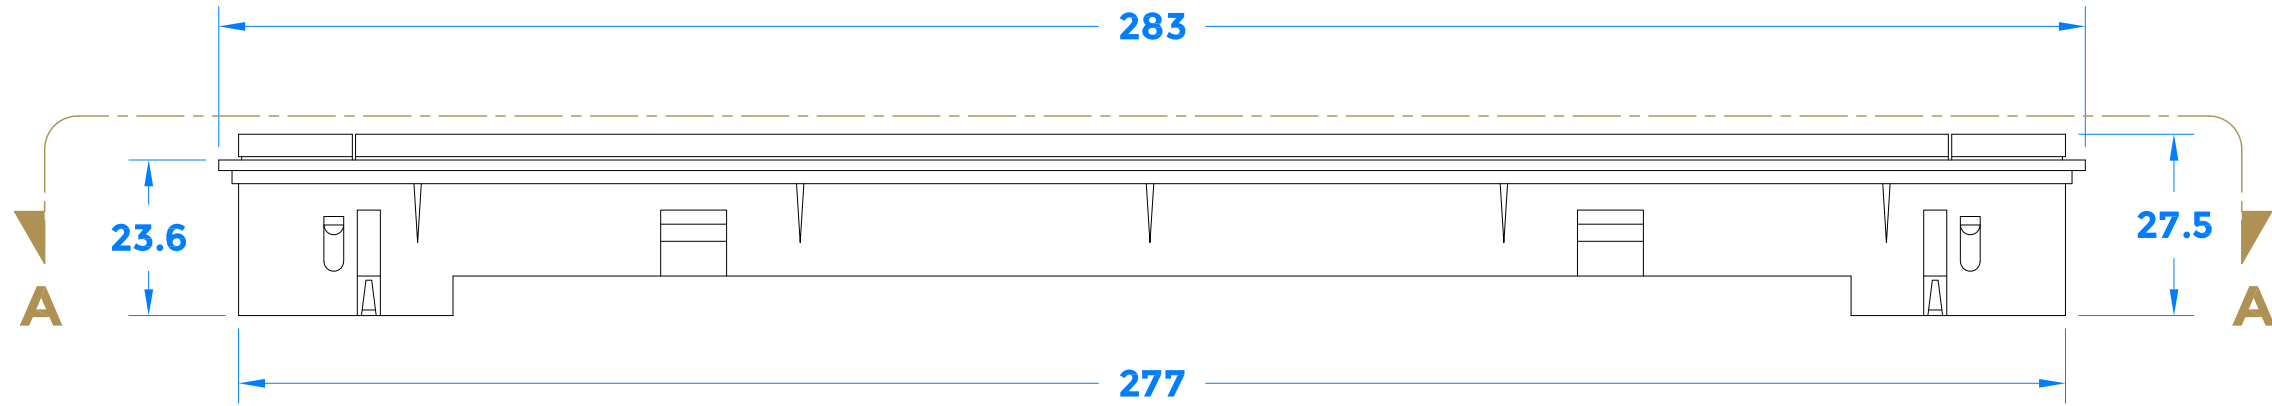

Drawing Revision History		
Revision	Description/Change	Date
A	Release	21/2/2022
B	Altered routing detail width	18/5/2022

**Timber Veneer Sets Available for this Vent in OAK, SAPELE & PINE (TVT242)**

**Closed Position**

**Section A-A**

**Open Position**

**Routing Details**

 **COASTAL** coastal-group.com  
*Shaping the future.*

Part Number / Drawing Title:  
**TVA283 - Plastic Recessed Clip-Fix Trickle Vent**

Product Range:  
**Trickle Ventilation**

Material: **Plastic**

Additional Info: **283mm Length - 3000EA mm2**

Date Drawn: **18/05/2022**

Drawn By: **Phillip Walklett**

Part Number: **TVA283**

File Name: **TVA283.dwg**

Revision: **B**

Drawing Scale: **Not to Scale**

Sheet Number: **1 of 1**

THIRD ANGLE PROJECTION 

This drawing and specification are the property of Coastal Specialist Ironmongery Ltd, they are issued in strict confidence and shall not be reproduced, copied or used without written permission.  
EAOE - All dimensions are specified in mm.