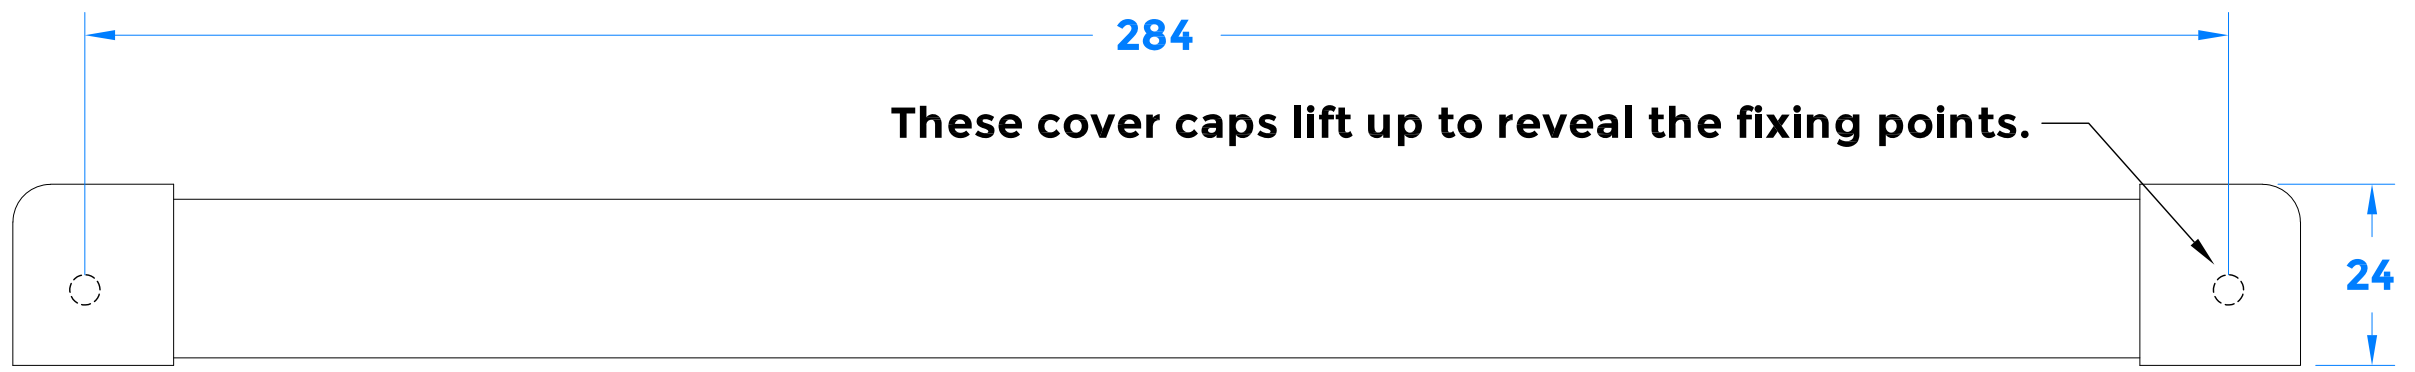

Drawing Revision History		
Revision	Description/Change	Date
A	Release	21/2/2022

coastal-group.com  
*Shaping the future.*

**COASTAL**

Part Number / Drawing Title:  
**TVA283C - Aluminium Surface Fix Trickle Vent Canopy**

Product Range:  
**Trickle Ventilation**

Material: Aluminium

Additional Info: 303mm - 3000EA mm2

Date Drawn: 21/02/2022

Drawn By: Philip Walklett

Part Number: TVA283C

File Name: TVA283C.dwg

Revision: A

Drawing Scale: Not to Scale

Sheet Number: 1 of 1

THIRD ANGLE PROJECTION

 This drawing and specification are the property of Coastal Specialist Ironmongery Ltd, they are issued in strict confidence and shall not be reproduced, copied or used without written permission.  
EAOE - All dimensions are specified in mm.