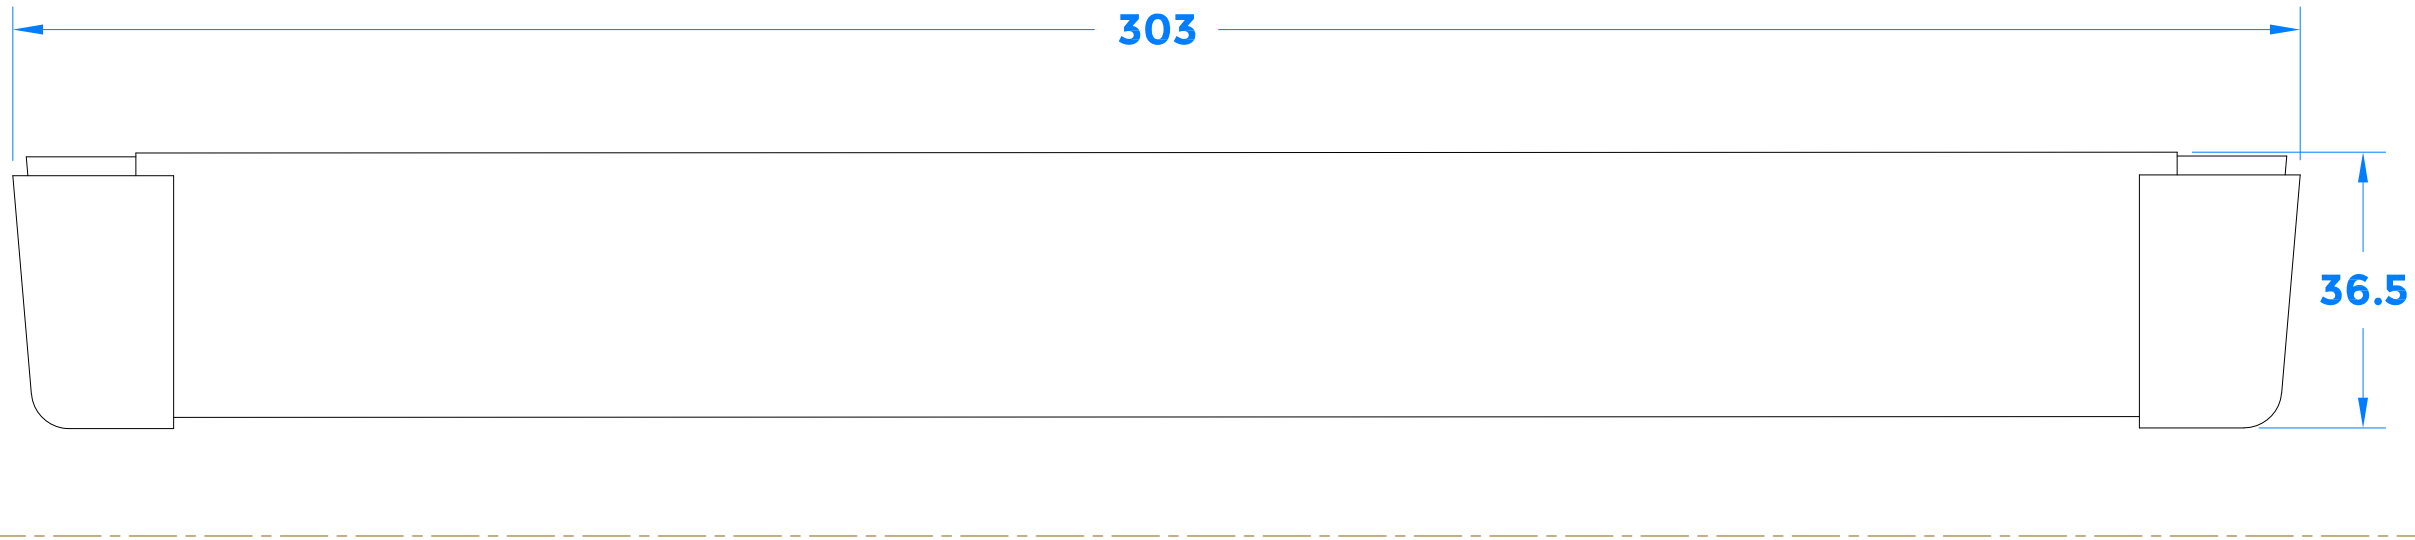

Drawing Revision History		
Revision	Description/Change	Date
A	Release	21/2/2022

coastal-group.com  
*Shaping the future.*

**COASTAL**

Part Number / Drawing Title:  
**TVA283C - Aluminium Surface Fix Trickle Vent Canopy**

Product Range:  
**Trickle Ventilation**

Material: Aluminium

Additional Info: 303mm - 3000EA mm2

Date Drawn: 21/02/2022

Drawn By: Philip Walklett

Part Number: TVA283C

File Name: TVA283C.dwg

Revision: A

Drawing Scale: Not to Scale

Sheet Number: 1 of 1

THIRD ANGLE PROJECTION

 This drawing and specification are the property of Coastal Specialist Ironmongery Ltd, they are issued in strict confidence and shall not be reproduced, copied or used without written permission.  
EAOE - All dimensions are specified in mm.