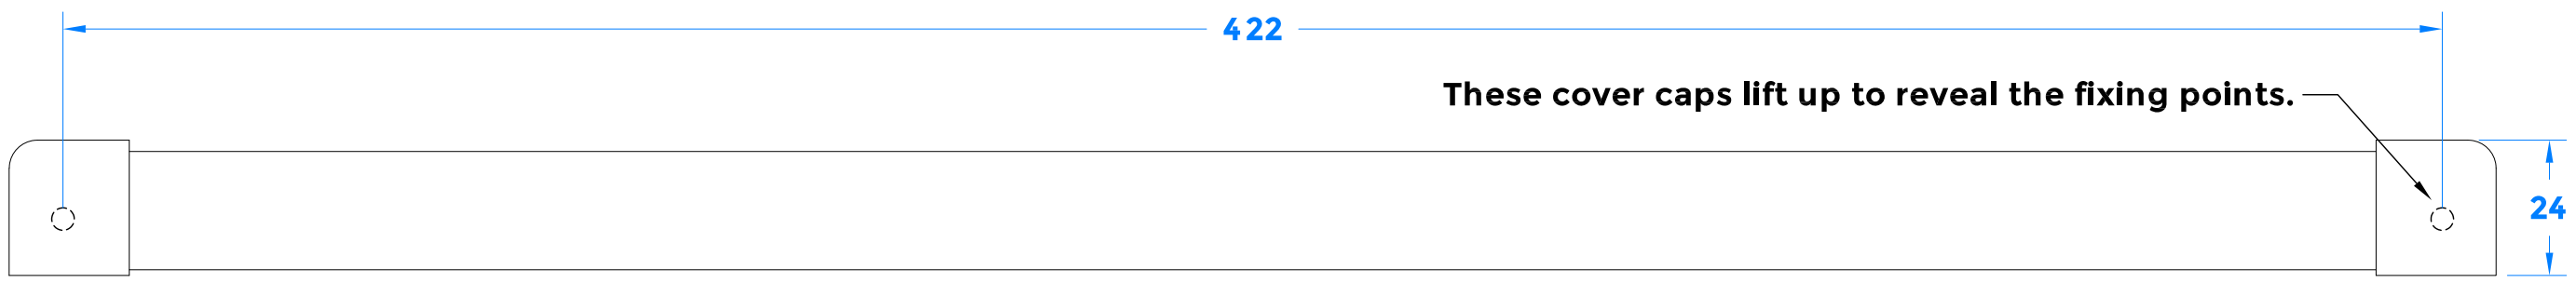

Drawing Revision History		
Revision	Description/Change	Date
A	Release	21/2/2022

coastal-group.com  
*Shaping the future.*

**COASTAL**

Part Number / Drawing Title:  
**TVA389C - Aluminium Surface Fix Trickle Vent Canopy**

Product Range:  
**Trickle Ventilation**

Material: Aluminium

Additional Info: 441mm - 4300EA mm2

Date Drawn: 21/02/2022

Drawn By: Phillip Walklett

Part Number: TVA389C

File Name: TVA389C.dwg

Revision: A

Drawing Scale: Not to Scale

Sheet Number: 1 of 1

THIRD ANGLE PROJECTION

This drawing and specification are the property of Coastal Specialist Ironmongery Ltd, they are issued in strict confidence and shall not be reproduced, copied or used without written permission.  
EAOE - All dimensions are specified in mm.