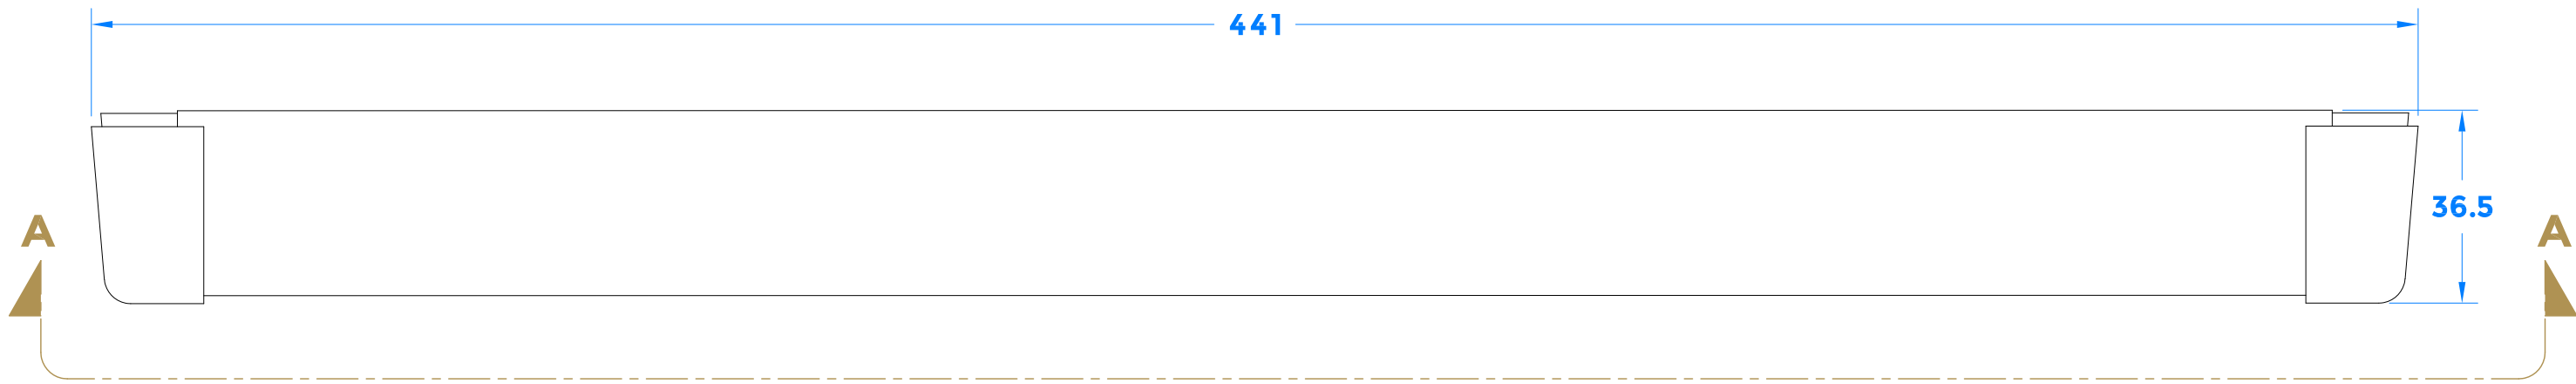

Drawing Revision History		
Revision	Description/Change	Date
A	Release	21/2/2022

coastal-group.com  
*Shaping the future.*

**COASTAL**

Part Number / Drawing Title:  
**TVA389C - Aluminium Surface Fix Trickle Vent Canopy**

Product Range:  
**Trickle Ventilation**

Material: Aluminium

Additional Info: 441mm - 4300EA mm2

Date Drawn: 21/02/2022

Drawn By: Phillip Walklett

Part Number: TVA389C

File Name: TVA389C.dwg

Revision: A

Drawing Scale: Not to Scale

Sheet Number: 1 of 1

THIRD ANGLE PROJECTION

This drawing and specification are the property of Coastal Specialist Ironmongery Ltd, they are issued in strict confidence and shall not be reproduced, copied or used without written permission.  
EAOE - All dimensions are specified in mm.