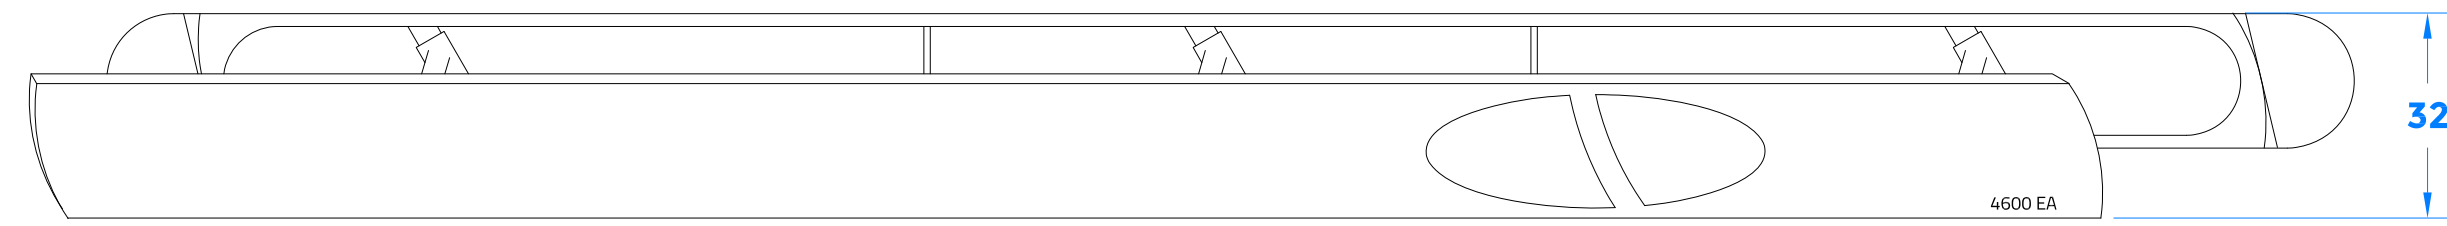

Drawing Revision History		
Revision	Description/Change	Date
A	Release	21/2/2022

Closed Position

Section A-A

Open Position

Routing Details

coastal-group.com
Shaping the future.

COASTAL

Part Number / Drawing Title:
TVF400V - Plastic Recessed Fix Trickle Vent

Product Range:
Trickle Ventilation

Material: Plastic

Additional Info: 351mm - 4600EA mm2

Date Drawn: 21/02/2022

Drawn By: Philip Walklett

Part Number: TVF400V

File Name: TVF400V.dwg

Revision: A

Drawing Scale: Not to Scale

Sheet Number: 1 of 1

THIRD ANGLE PROJECTION

This drawing and specification are the property of Coastal Specialist Ironmongery Ltd, they are issued in strict confidence and shall not be reproduced, copied or used without written permission.
EAOE - All dimensions are specified in mm.