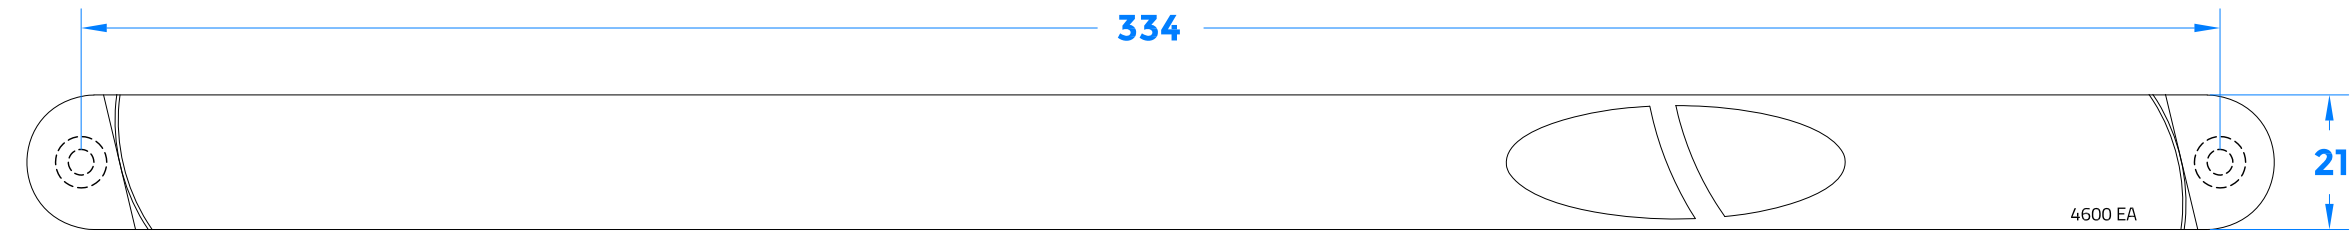

Drawing Revision History		
Revision	Description/Change	Date
A	Release	21/2/2022

Closed Position

Section A-A

Open Position

Routing Details

coastal-group.com
Shaping the future.

COASTAL

Part Number / Drawing Title:
TVF400V - Plastic Recessed Fix Trickle Vent

Product Range:
Trickle Ventilation

Material: Plastic

Additional Info: 351mm - 4600EA mm2

Date Drawn: 21/02/2022

Drawn By: Philip Walklett

Part Number: TVF400V

File Name: TVF400V.dwg

Revision: A

Drawing Scale: Not to Scale

Sheet Number: 1 of 1

THIRD ANGLE PROJECTION

This drawing and specification are the property of Coastal Specialist Ironmongery Ltd, they are issued in strict confidence and shall not be reproduced, copied or used without written permission.
EAOE - All dimensions are specified in mm.