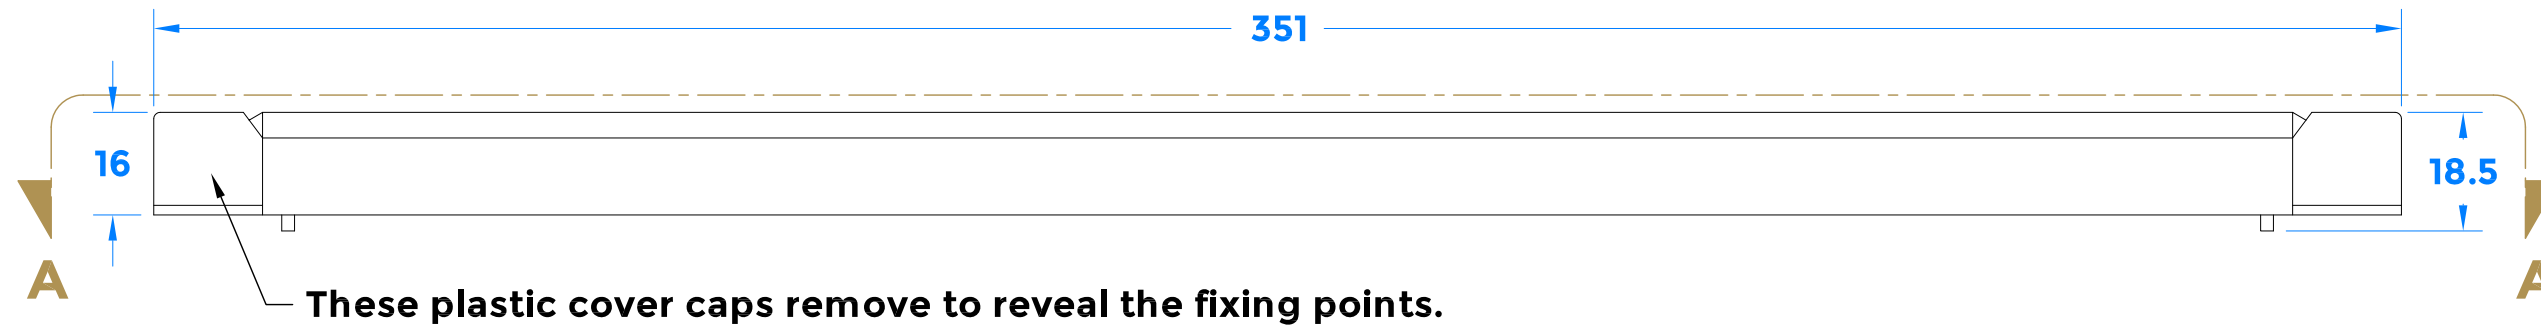

Drawing Revision History		
Revision	Description/Change	Date
A	Release	21/2/2022

Closed Position

Section A-A

Open Position

Routing Details

coastal-group.com
Shaping the future.

COASTAL

Part Number / Drawing Title:
TVF400V - Plastic Recessed Fix Trickle Vent

Product Range:
Trickle Ventilation

Material: Plastic

Additional Info: 351mm - 4600EA mm2

Date Drawn: 21/02/2022

Drawn By: Philip Walklett

Part Number: TVF400V

File Name: TVF400V.dwg

Revision: A

Drawing Scale: Not to Scale

Sheet Number: 1 of 1

THIRD ANGLE PROJECTION

This drawing and specification are the property of Coastal Specialist Ironmongery Ltd, they are issued in strict confidence and shall not be reproduced, copied or used without written permission.
EAOE - All dimensions are specified in mm.