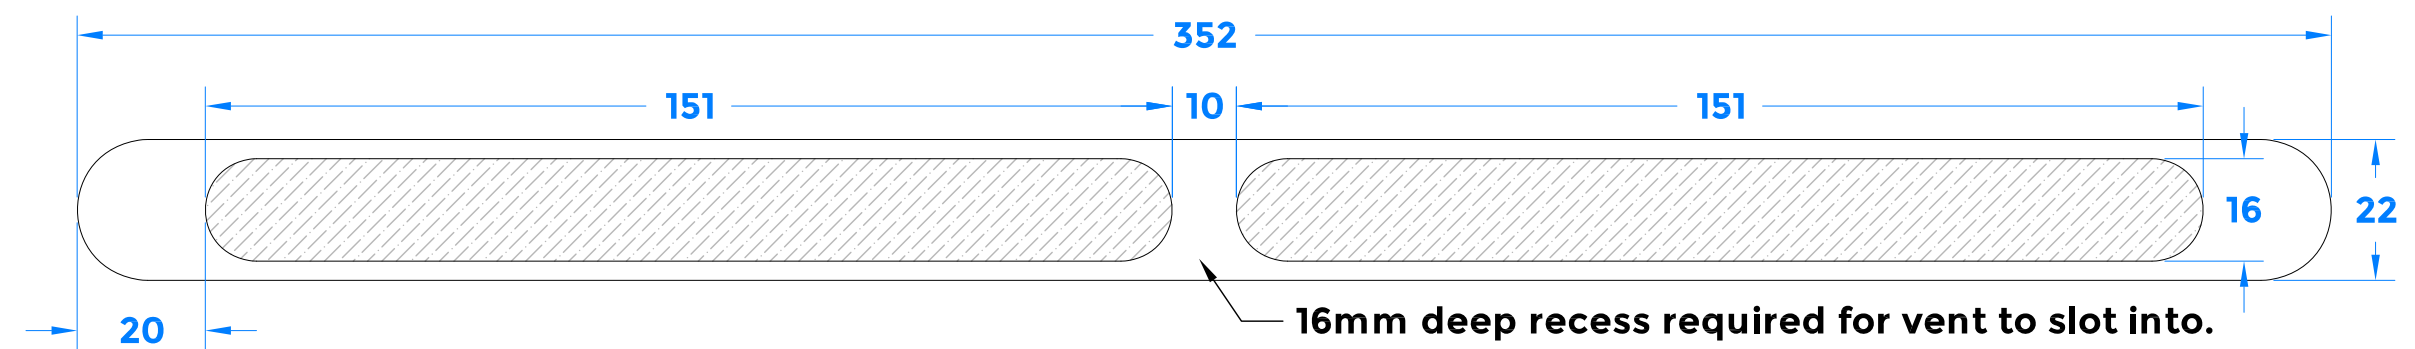

Drawing Revision History		
Revision	Description/Change	Date
A	Release	21/2/2022

Closed Position

Section A-A

Open Position

Routing Details

coastal-group.com
Shaping the future.

COASTAL

Part Number / Drawing Title:
TVF400V - Plastic Recessed Fix Trickle Vent

Product Range:
Trickle Ventilation

Material: Plastic

Additional Info: 351mm - 4600EA mm2

Date Drawn: 21/02/2022

Drawn By: Philip Walklett

Part Number: TVF400V

File Name: TVF400V.dwg

Revision: A

Drawing Scale: Not to Scale

Sheet Number: 1 of 1

THIRD ANGLE PROJECTION

This drawing and specification are the property of Coastal Specialist Ironmongery Ltd, they are issued in strict confidence and shall not be reproduced, copied or used without written permission.
EAOE - All dimensions are specified in mm.