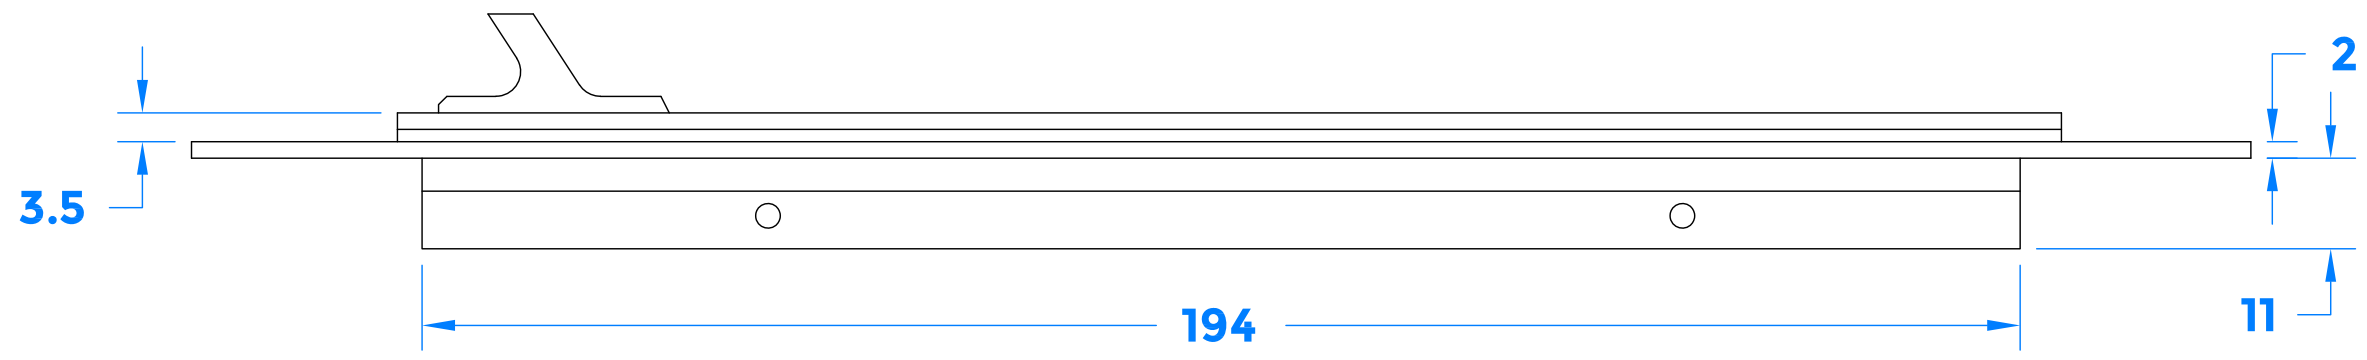

Drawing Revision History		
Revision	Description/Change	Date
A	Release	24 /11/2021
B	Updated Router Prep	17/6/2022

Section A-A

Routing Details

coastal-group.com
Shaping the future.

COASTAL

Part Number /Drawing Title:
TVR200V - Aluminium Recess Fit Trickle Vent

Product Range:
Trickle Ventilation

Material: Aluminium

Additional Info: 250mm - 1600EA mm2

Date Drawn: 17/06/2022

Drawn By: Phillip Walklett

Part Number: TVR200V

File Name: TVR200V.dwg

Revision: B

Drawing Scale: Not to Scale

Sheet Number: 1 of 1

This drawing and specification are the property of Coastal Specialist Ironmongery Ltd, they are issued in strict confidence and shall not be reproduced, copied or used without written permission.
EAOE - All dimensions are specified in mm.