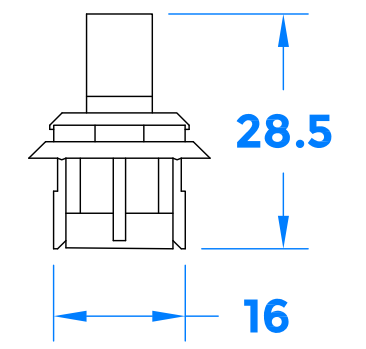

Drawing Revision History		
Revision	Description/Change	Date
A	Release	24 /11/2021
B	Updated Router Prep	17/6/2022

Section A-A

Routing Details

coastal-group.com
Shaping the future.

COASTAL

Part Number /Drawing Title:
TVR200V - Aluminium Recess Fit Trickle Vent

Product Range:
Trickle Ventilation

Material: Aluminium

Additional Info: 250mm - 1600EA mm2

Date Drawn: 17/06/2022

Drawn By: Phillip Walklett

Part Number: TVR200V

File Name: TVR200V.dwg

Revision: B

Drawing Scale: Not to Scale

Sheet Number: 1 of 1

This drawing and specification are the property of Coastal Specialist Ironmongery Ltd, they are issued in strict confidence and shall not be reproduced, copied or used without written permission.
EAOE - All dimensions are specified in mm.