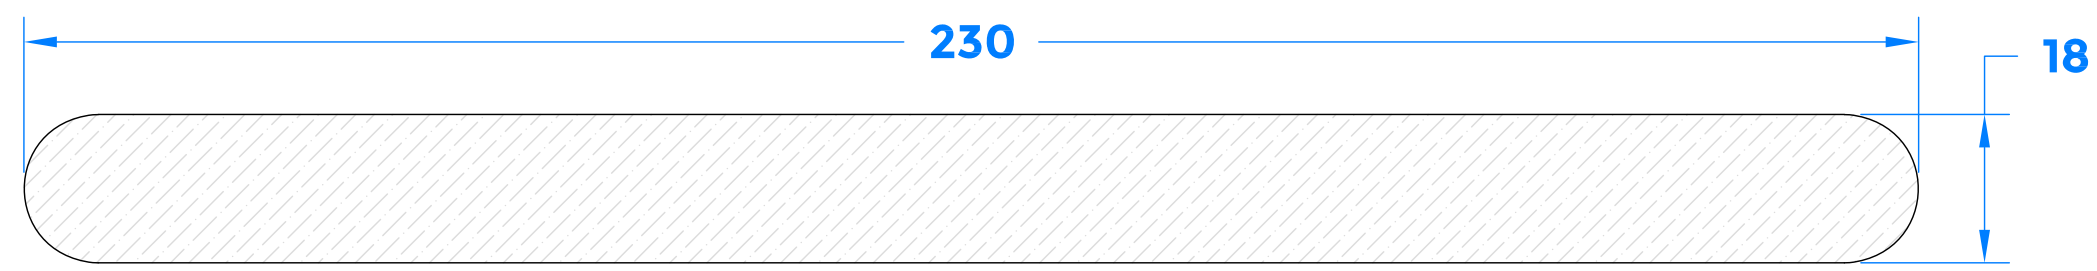

Drawing Revision History		
Revision	Description/Change	Date
A	Release	24 /11/2021
B	Updated Router Prep	17/6/2022

Section A-A

Routing Details

coastal-group.com
Shaping the future.

COASTAL

Part Number /Drawing Title:
TVR200V - Aluminium Recess Fit Trickle Vent

Product Range:
Trickle Ventilation

Material: Aluminium

Additional Info: 250mm - 1600EA mm2

Date Drawn: 17/06/2022

Drawn By: Phillip Walklett

Part Number: TVR200V

File Name: TVR200V.dwg

Revision: B

Drawing Scale: Not to Scale

Sheet Number: 1 of 1

This drawing and specification are the property of Coastal Specialist Ironmongery Ltd, they are issued in strict confidence and shall not be reproduced, copied or used without written permission.
EAOE - All dimensions are specified in mm.