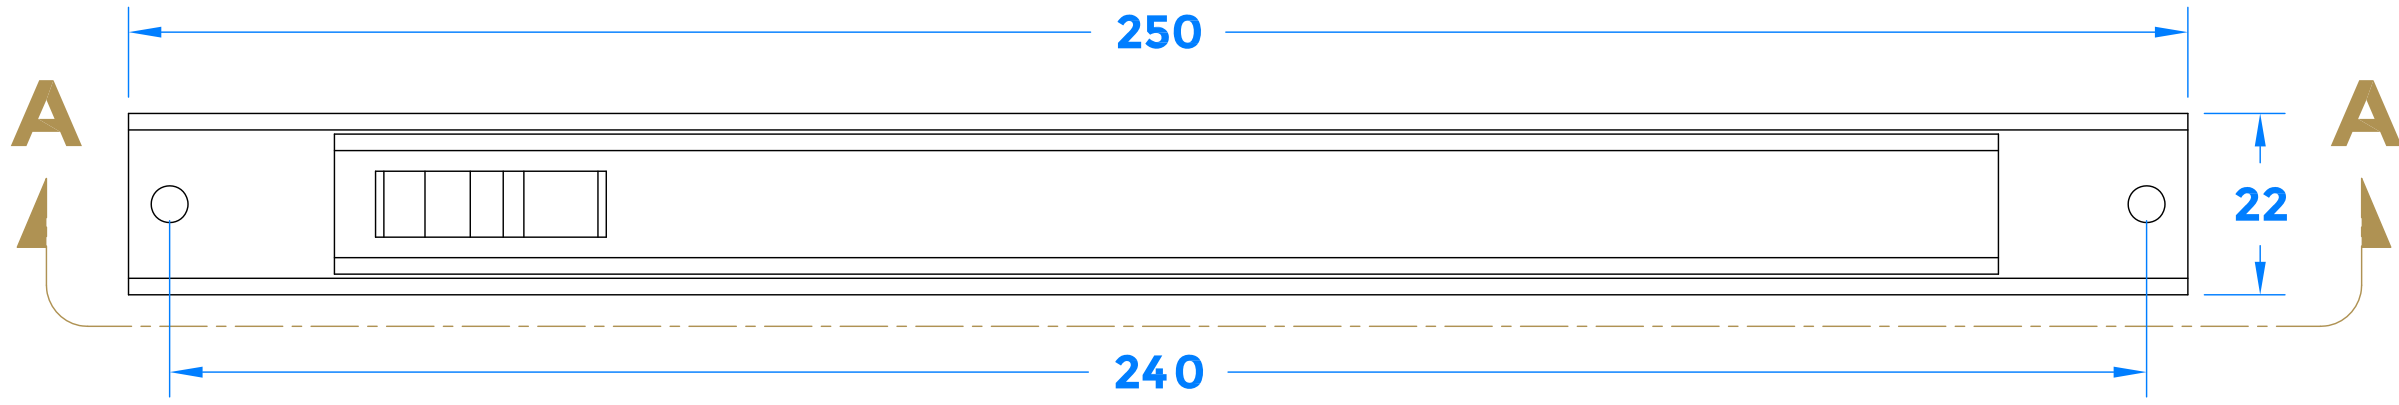

Drawing Revision History		
Revision	Description/Change	Date
A	Release	24 /11/2021
B	Updated Router Prep	17/6/2022

Section A-A

Routing Details

coastal-group.com
Shaping the future.

COASTAL

Part Number /Drawing Title:
TVR200V - Aluminium Recess Fit Trickle Vent

Product Range:
Trickle Ventilation

Material: Aluminium

Additional Info: 250mm - 1600EA mm2

Date Drawn: 17/06/2022

Drawn By: Phillip Walklett

Part Number: TVR200V

File Name: TVR200V.dwg

Revision: B

Drawing Scale: Not to Scale

Sheet Number: 1 of 1

This drawing and specification are the property of Coastal Specialist Ironmongery Ltd, they are issued in strict confidence and shall not be reproduced, copied or used without written permission.
EAOE - All dimensions are specified in mm.