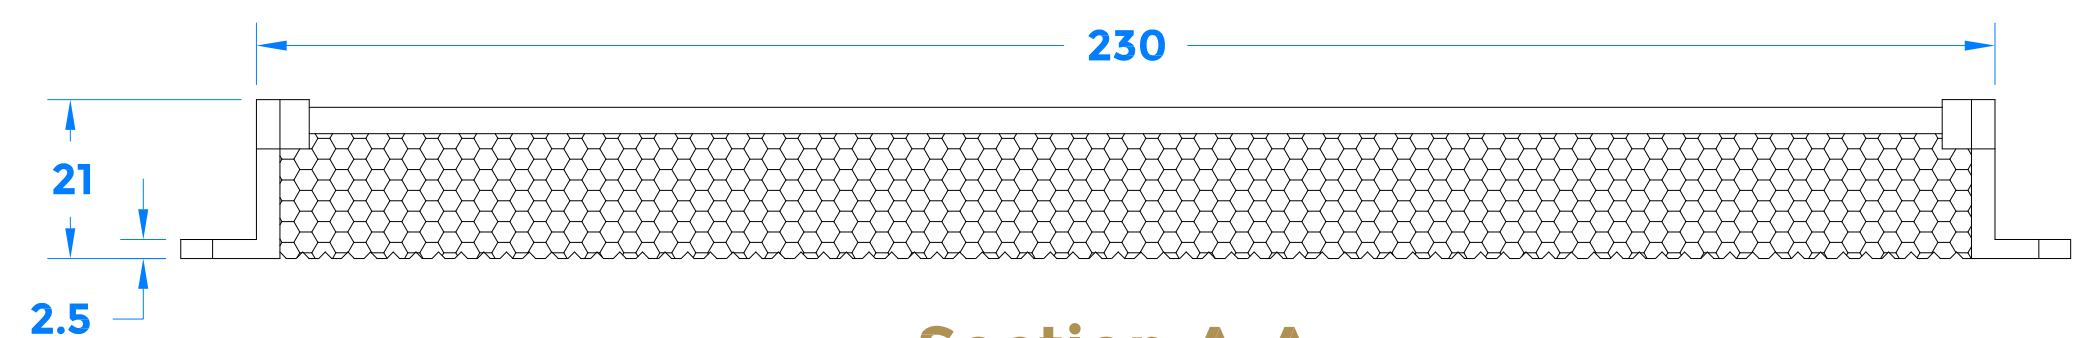

Drawing Revision History		
Revision	Description/Change	Date
A	Release	21/2/2022

Section A-A

coastal-group.com
Shaping the future.

COASTAL

Part Number / Drawing Title:
TVR200C - Aluminium Surface Fix Trickle Vent Canopy

Product Range:
Trickle Ventilation

Material: Aluminium

Additional Info: 250mm

Date Drawn: 21/02/2022

Drawn By: Philip Walklett

Part Number: TVR200C

File Name: TVR200C.dwg

Revision: A

Drawing Scale: 1:1@ A3

Sheet Number: 1 of 1

THIRD ANGLE PROJECTION

This drawing and specification are the property of Coastal Specialist Ironmongery Ltd, they are issued in strict confidence and shall not be reproduced, copied or used without written permission.
EAOE - All dimensions are specified in mm.