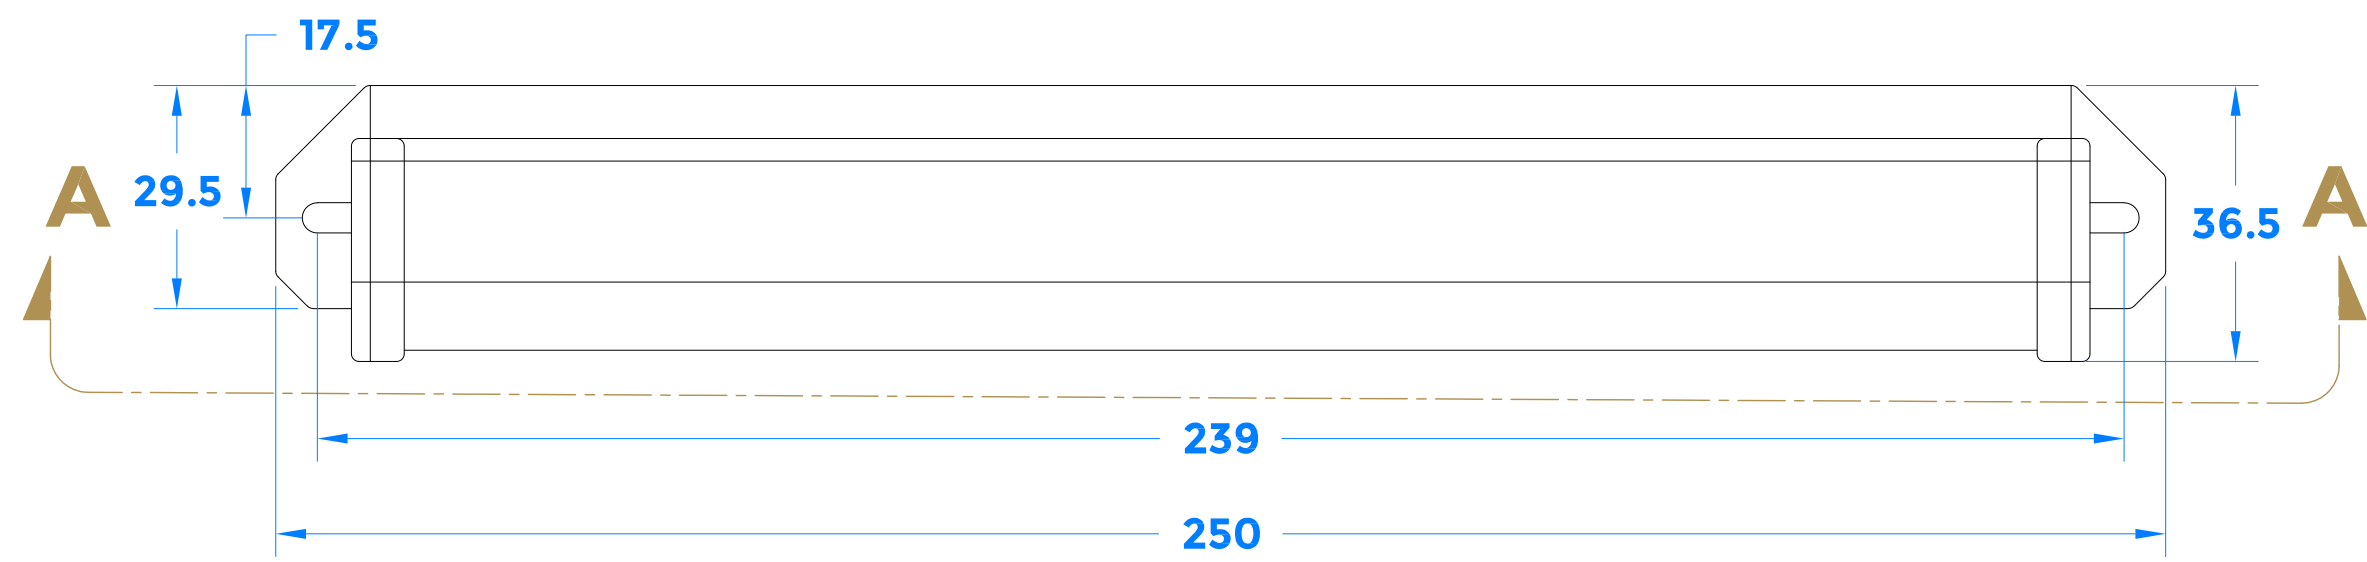

Drawing Revision History		
Revision	Description/Change	Date
A	Release	21/2/2022

Section A-A

coastal-group.com
Shaping the future.

COASTAL

Part Number / Drawing Title:
TVR200C - Aluminium Surface Fix Trickle Vent Canopy

Product Range:
Trickle Ventilation

Material: Aluminium

Additional Info: 250mm

Date Drawn: 21/02/2022

Drawn By: Philip Walklett

Part Number: TVR200C

File Name: TVR200C.dwg

Revision: A

Drawing Scale: 1:1@ A3

Sheet Number: 1 of 1

THIRD ANGLE PROJECTION

This drawing and specification are the property of Coastal Specialist Ironmongery Ltd, they are issued in strict confidence and shall not be reproduced, copied or used without written permission.
EAOE - All dimensions are specified in mm.