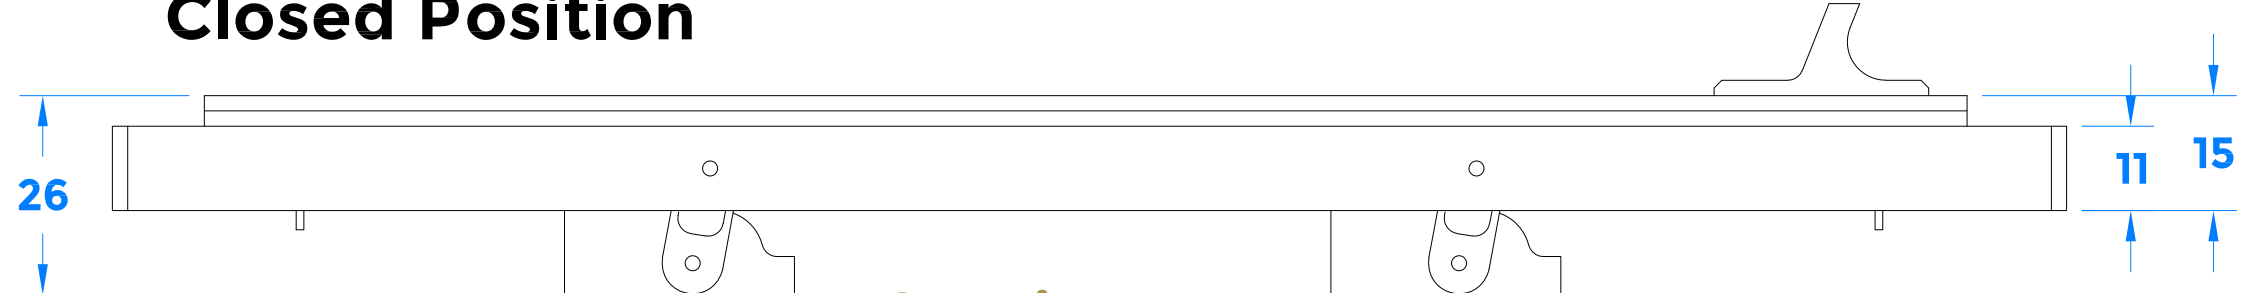

### Closed Position

Additional Info: 255mm - 1600EA mm2

Date Drawn: 21/02/2022

Drawn By: Phillip Walklett

Part Number: TVS200V

File Name: TVS200V.dwg

Revision: A

Drawing Scale: Not to Scale

Sheet Number: 1 of 1