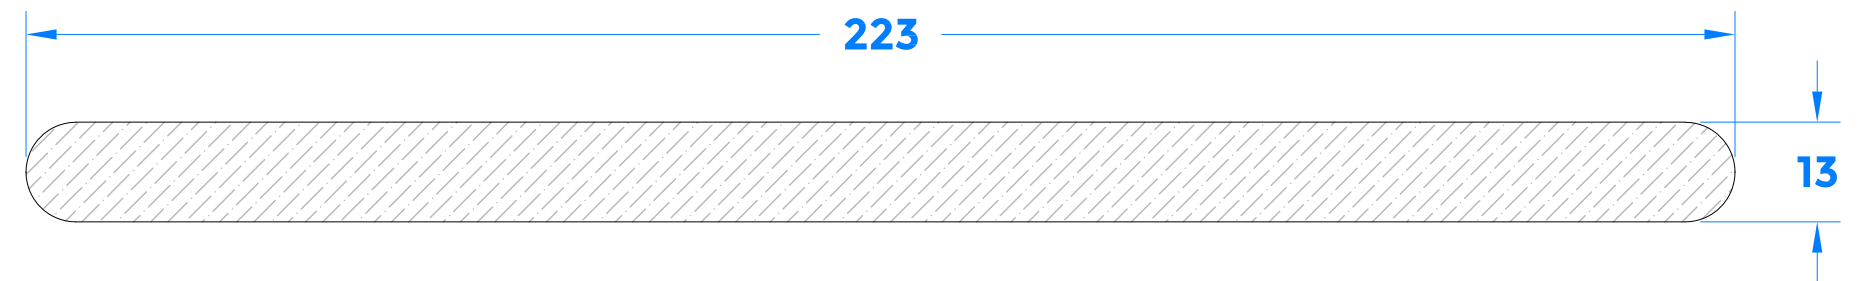

Routing Details

coastal-group.com
Shaping the future.

COASTAL

Part Number / Drawing Title:
TVS200V - Aluminium Recess Fix Trickle Vent

Product Range:
Trickle Ventilation

Material: Aluminium

Additional Info: 255mm - 1600EA mm2

Date Drawn: 21/02/2022

Drawn By: Phillip Walklett

Part Number: TVS200V

File Name: TVS200V.dwg

Revision: A

Drawing Scale: Not to Scale

Sheet Number: 1 of 1

THIRD ANGLE PROJECTION

This drawing and specification are the property of Coastal Specialist Ironmongery Ltd, they are issued in strict confidence and shall not be reproduced, copied or used without written permission.
EAOE - All dimensions are specified in mm.