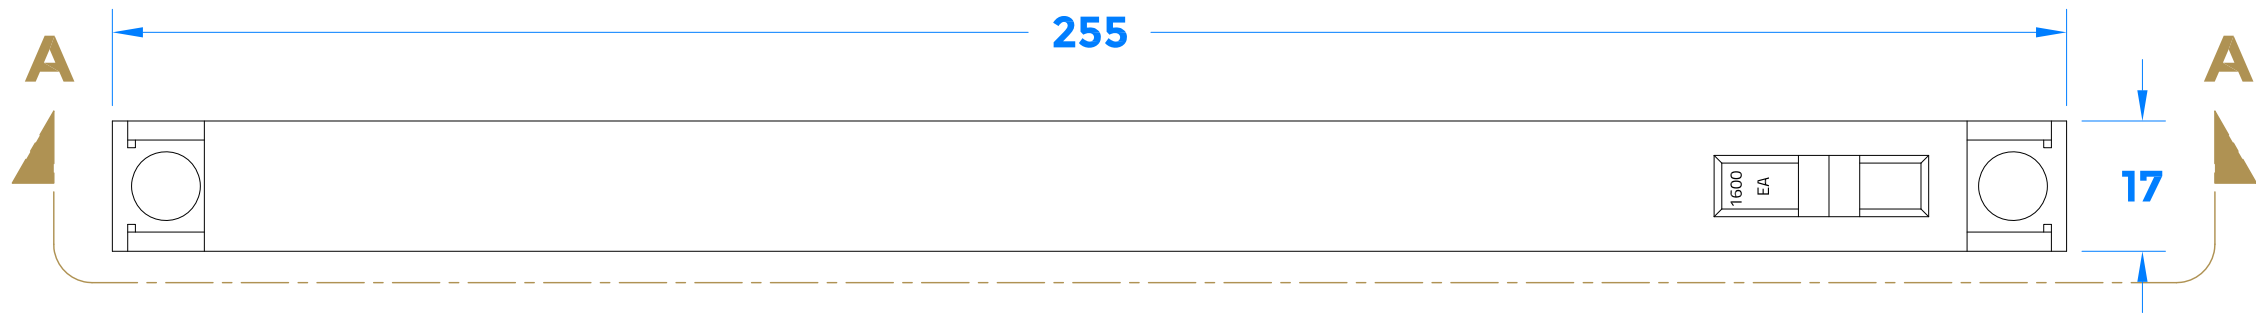

### Closed Position

Additional Info: 255mm - 1600EA mm2

Date Drawn: 21/02/2022

Drawn By: Phillip Walklett

Part Number: TVS200V

File Name: TVS200V.dwg

Revision: A

Drawing Scale: Not to Scale

Sheet Number: 1 of 1