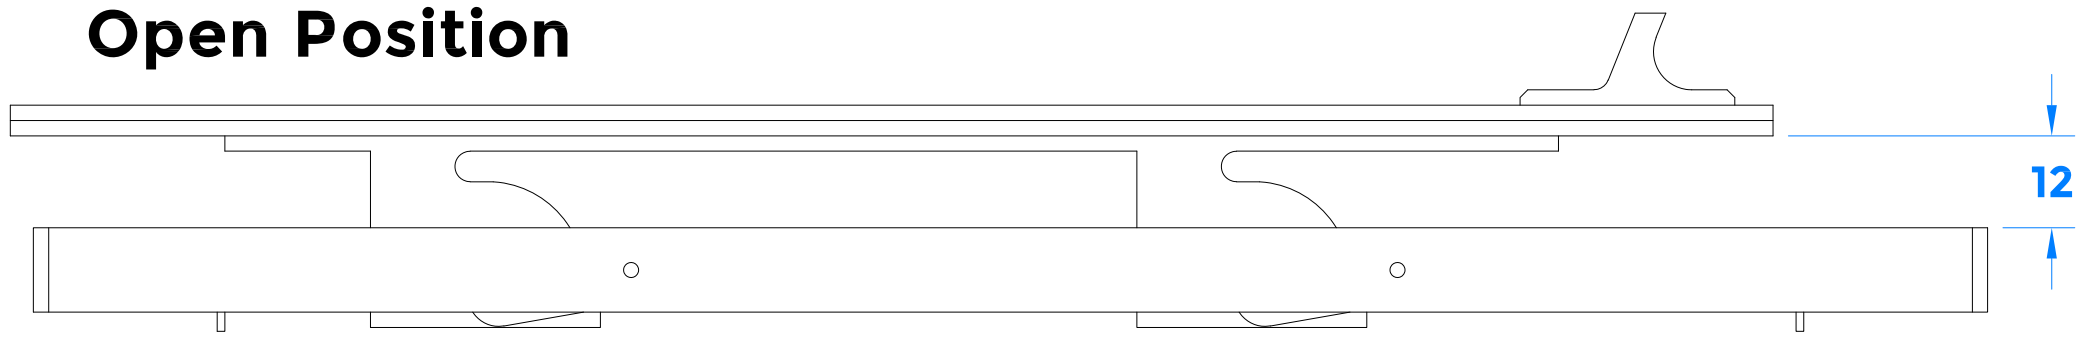

Drawing Revision History		
Revision	Description/Change	Date
A	Release	21/2/2022

Closed Position

Section A-A

Open Position

Routing Details

coastal-group.com
Shaping the future.

COASTAL

Part Number / Drawing Title:
TVS200V - Aluminium Recess Fix Trickle Vent

Product Range:
Trickle Ventilation

Material: Aluminium

Additional Info: 255mm - 1600EA mm2

Date Drawn: 21/02/2022

Drawn By: Phillip Walklett

Part Number: TVS200V

File Name: TVS200V.dwg

Revision: A

Drawing Scale: Not to Scale

Sheet Number: 1 of 1

THIRD ANGLE PROJECTION

This drawing and specification are the property of Coastal Specialist Ironmongery Ltd, they are issued in strict confidence and shall not be reproduced, copied or used without written permission.
EAOE - All dimensions are specified in mm.