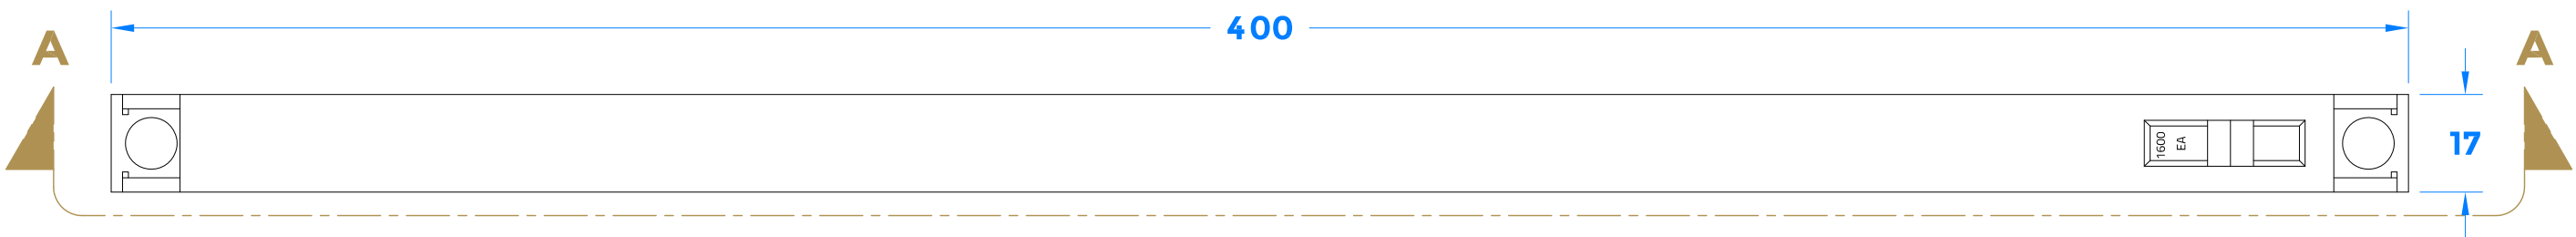

Drawing Revision History		
Revision	Description/Change	Date
A	Release	21/2/2022

Closed Position

Section A-A

Open Position

Routing Details

coastal-group.com
Shaping the future.

COASTAL

Part Number / Drawing Title:
TVS400V - Aluminium Recess Fix Trickle Vent

Product Range:
Trickle Ventilation

Material: Aluminium

Additional Info: 400mm - 2600EA mm2

Date Drawn: 21/02/2022

Drawn By: Philip Walklett

Part Number: TVS400V

File Name: TVS400V.dwg

Revision: A

Drawing Scale: Not to Scale

Sheet Number: 1 of 1

THIRD ANGLE PROJECTION

This drawing and specification are the property of Coastal Specialist Ironmongery Ltd, they are issued in strict confidence and shall not be reproduced, copied or used without written permission.
EAOE - All dimensions are specified in mm.