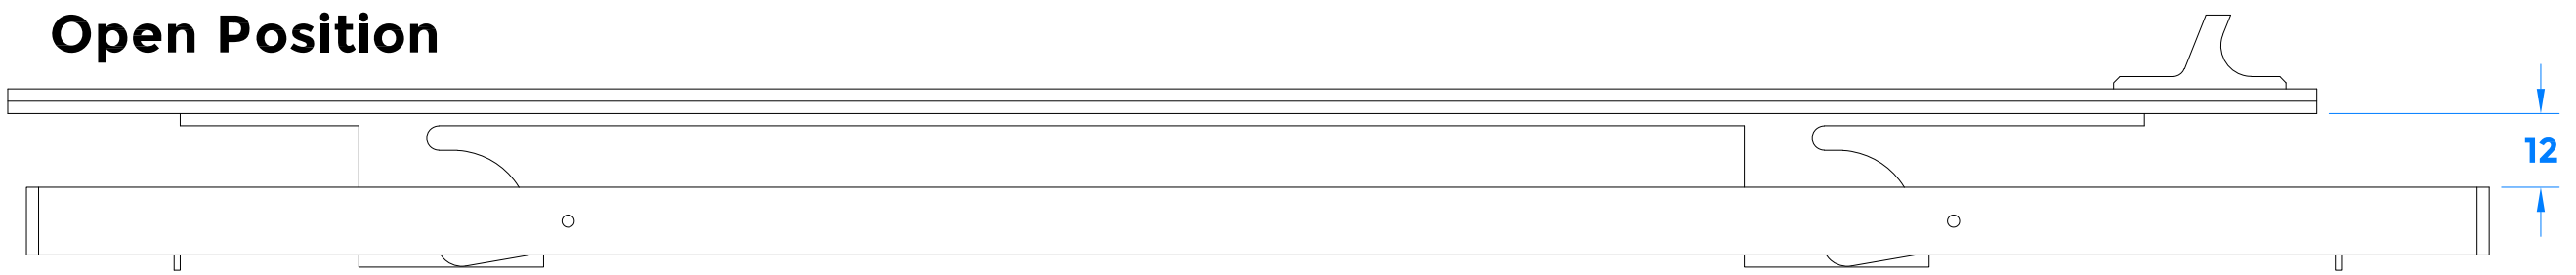

Drawing Revision History		
Revision	Description/Change	Date
A	Release	21/2/2022

Closed Position

Section A-A

Open Position

Routing Details

coastal-group.com
Shaping the future.

COASTAL

Part Number / Drawing Title:
TVS400V - Aluminium Recess Fix Trickle Vent

Product Range:
Trickle Ventilation

Material: Aluminium

Additional Info: 400mm - 2600EA mm2

Date Drawn: 21/02/2022

Drawn By: Philip Walklett

Part Number: TVS400V

File Name: TVS400V.dwg

Revision: A

Drawing Scale: Not to Scale

Sheet Number: 1 of 1

THIRD ANGLE PROJECTION

This drawing and specification are the property of Coastal Specialist Ironmongery Ltd, they are issued in strict confidence and shall not be reproduced, copied or used without written permission.
EAOE - All dimensions are specified in mm.