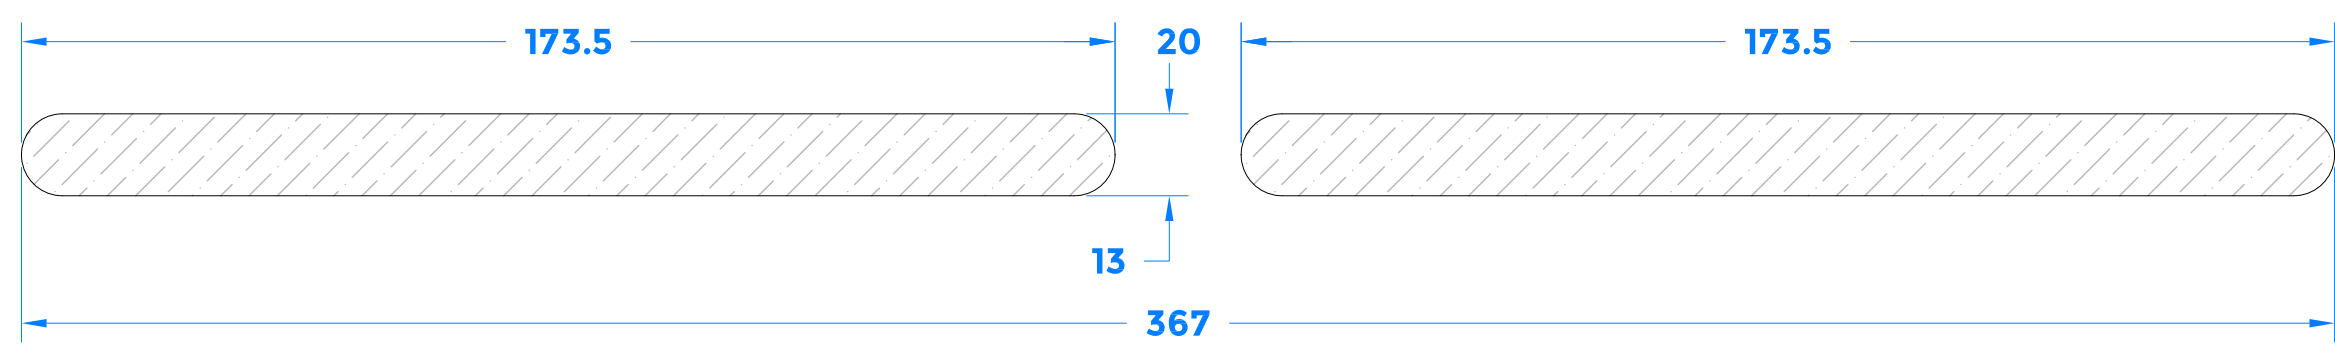

Drawing Revision History		
Revision	Description/Change	Date
A	Release	21/2/2022

Closed Position

Section A-A

Open Position

Routing Details

coastal-group.com
Shaping the future.

COASTAL

Part Number / Drawing Title:
TVS400V - Aluminium Recess Fix Trickle Vent

Product Range:
Trickle Ventilation

Material: Aluminium

Additional Info: 400mm - 2600EA mm2

Date Drawn: 21/02/2022

Drawn By: Philip Walklett

Part Number: TVS400V

File Name: TVS400V.dwg

Revision: A

Drawing Scale: Not to Scale

Sheet Number: 1 of 1

THIRD ANGLE PROJECTION

This drawing and specification are the property of Coastal Specialist Ironmongery Ltd, they are issued in strict confidence and shall not be reproduced, copied or used without written permission.
EAOE - All dimensions are specified in mm.