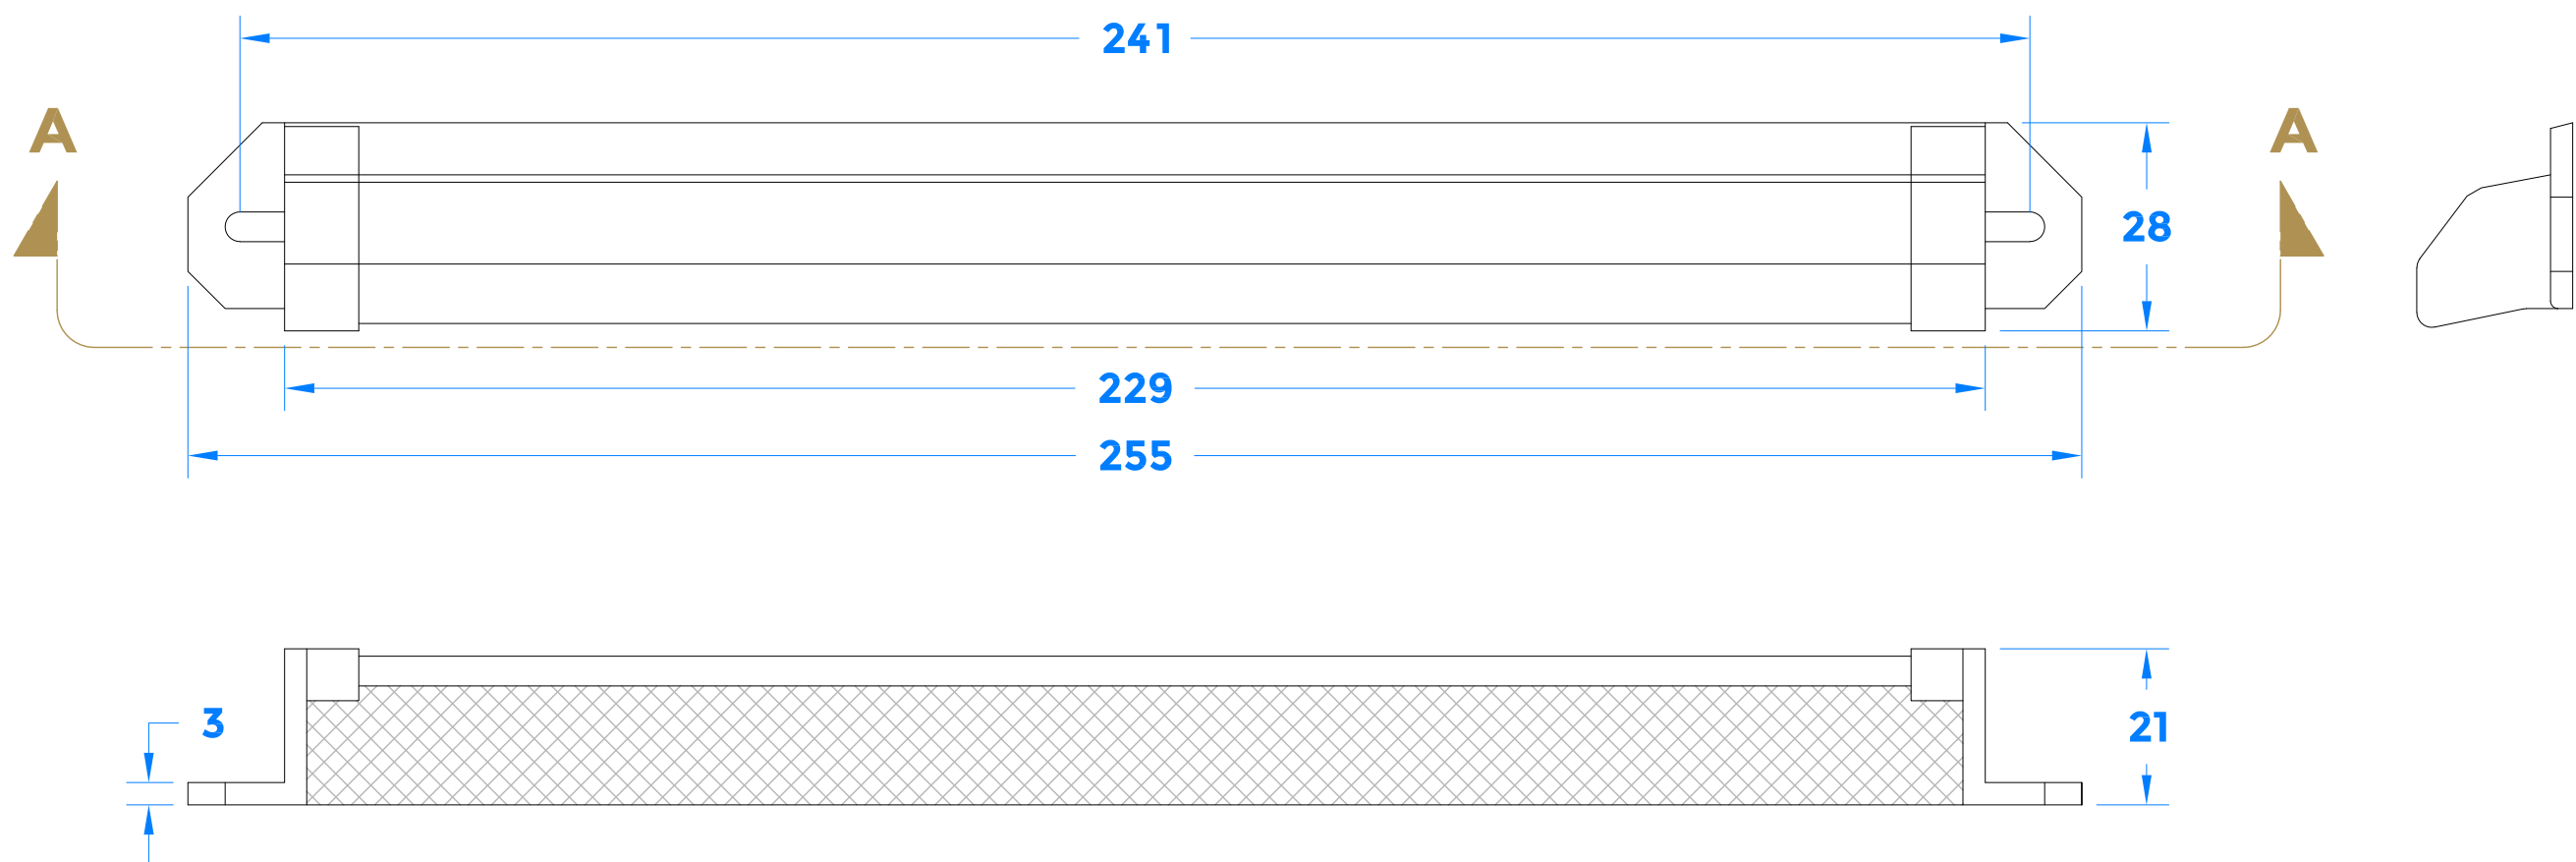

Drawing Revision History		
Revision	Description/Change	Date
A	Release	21/2/2022

Section A-A

coastal-group.com
Shaping the future.

COASTAL

Part Number / Drawing Title:
TVS200C - Aluminium Surface Fix Trickle Vent Canopy

Product Range:
Trickle Ventilation

Material: Aluminium

Additional Info: 255mm - 1600EA mm2

Date Drawn: 21/02/2022

Drawn By: Philip Walklett

Part Number: TVS200C

File Name: TVS200C.dwg

Revision: A

Drawing Scale: 1:1@ A3

Sheet Number: 1 of 1

THIRD ANGLE PROJECTION

This drawing and specification are the property of Coastal Specialist Ironmongery Ltd, they are issued in strict confidence and shall not be reproduced, copied or used without written permission.
EAOE - All dimensions are specified in mm.