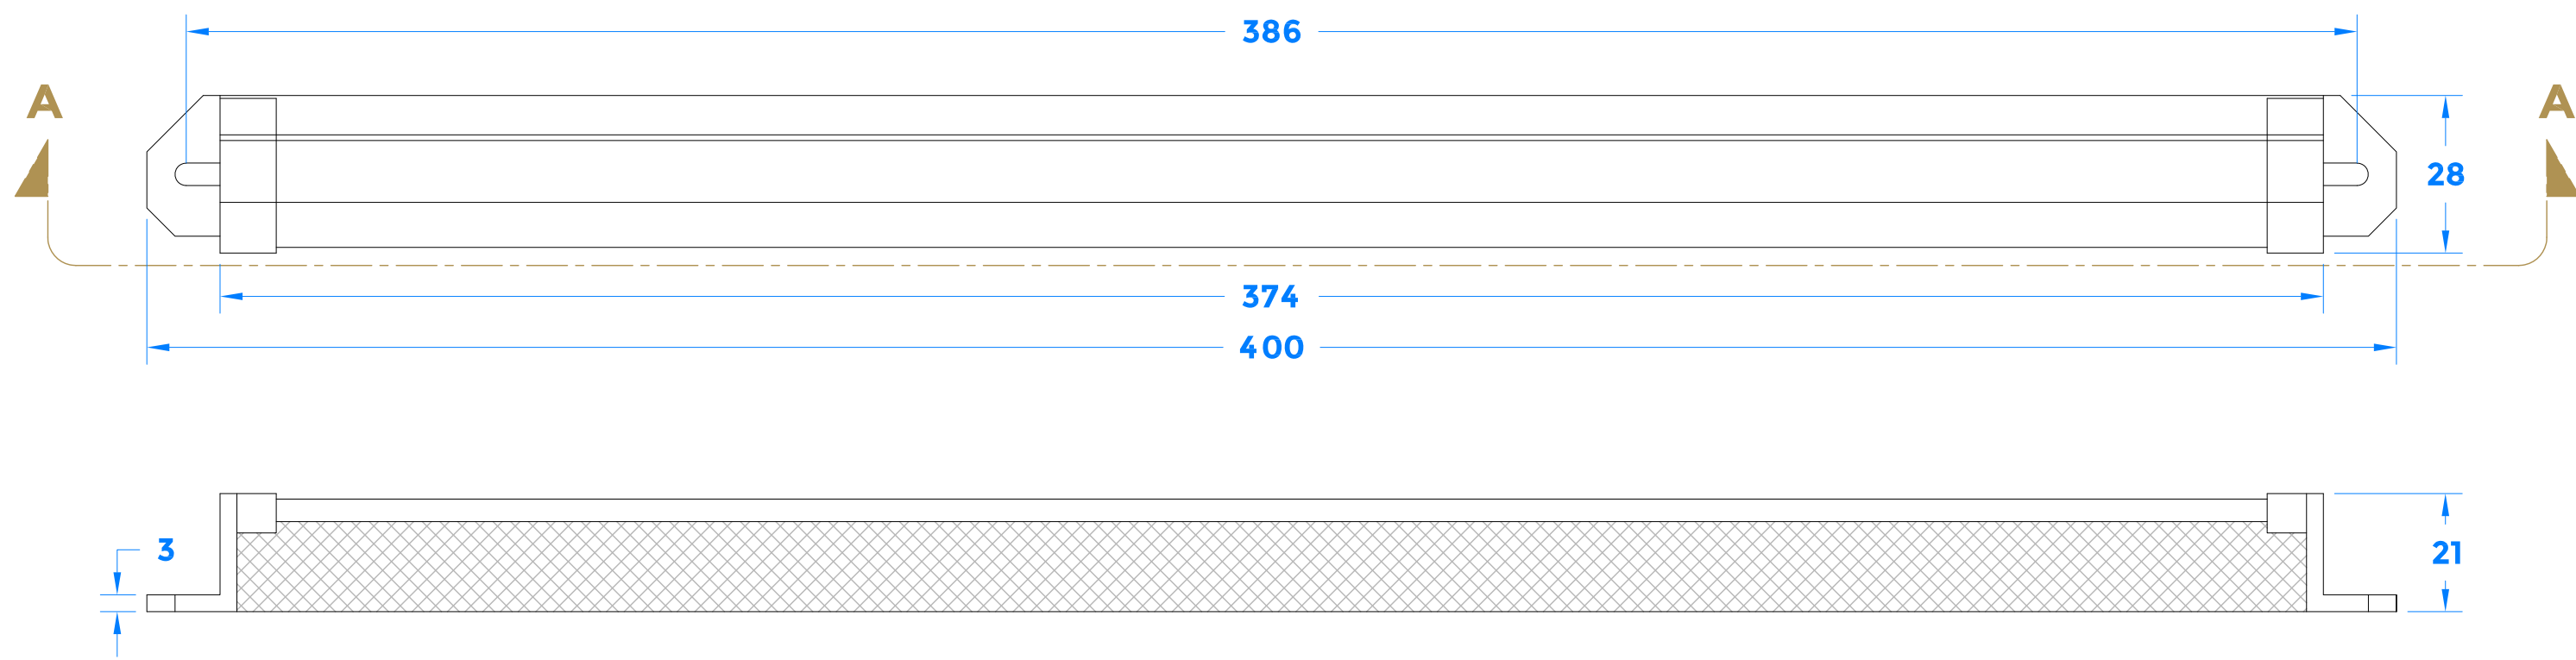

Drawing Revision History		
Revision	Description/Change	Date
A	Release	21/2/2022

Section A-A

coastal-group.com
Shaping the future.

COASTAL

Part Number / Drawing Title:
**TVS400C - Aluminium Surface
Fix Trickle Vent Canopy**

Product Range:
Trickle Ventilation

Material: Aluminium

Additional Info: 400mm - 2600EA mm2

Date Drawn: 21/02/2022

Drawn By: Phillip Walklett

Part Number: TVS400C

File Name: TVS400C.dwg

Revision: A

Drawing Scale: 1:1@ A3

Sheet Number: 1 of 1

THIRD ANGLE PROJECTION

This drawing and specification are the property of Coastal Specialist Ironmongery Ltd, they are issued in strict confidence and shall not be reproduced, copied or used without written permission.
E&OE - All dimensions are specified in mm.