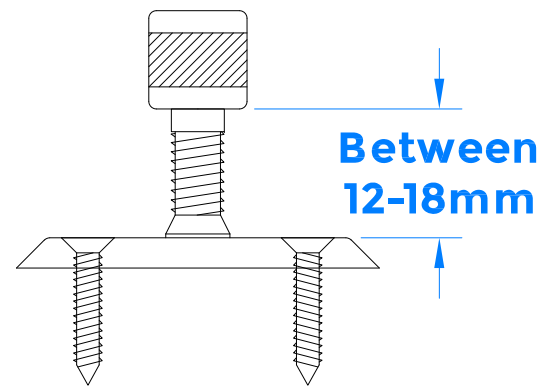

Drawing Revision History		
Revision	Description/Change	Date
A	Release	21/2/2022

Section A-A

Assembled View

coastal-group.com
Shaping the future.

COASTAL

Part Number / Drawing Title:
**BA116
Antique Casement Stay Pin**

Product Range:
Window Furniture

Material: Malleable Iron

Additional Info: Locking Version

Date Drawn: 21/02/2022

Drawn By: Philip Walklett

Part Number: BA116

File Name: BA116.dwg

Revision: A

Drawing Scale: 1:1@ A3

Sheet Number: 1 of 1

This drawing and specification are the property of Coastal Specialist Ironmongery Ltd, they are issued in strict confidence and shall not be reproduced, copied or used without written permission.
EAOE - All dimensions are specified in mm.