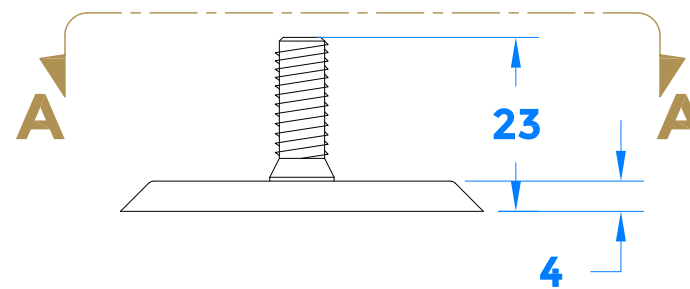

Drawing Revision History		
Revision	Description/Change	Date
A	Release	21/2/2022

Section A-A

Assembled View

coastal-group.com
Shaping the future.

COASTAL

Part Number / Drawing Title:
**BA116
Antique Casement Stay Pin**

Product Range:
Window Furniture

Material: Malleable Iron

Additional Info: Locking Version

Date Drawn: 21/02/2022

Drawn By: Philip Walklett

Part Number: BA116

File Name: BA116.dwg

Revision: A

Drawing Scale: 1:1@ A3

Sheet Number: 1 of 1

This drawing and specification are the property of Coastal Specialist Ironmongery Ltd, they are issued in strict confidence and shall not be reproduced, copied or used without written permission.
EAOE - All dimensions are specified in mm.