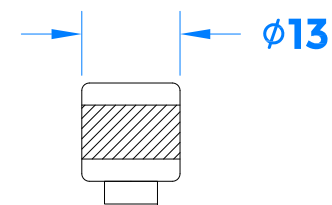

Drawing Revision History		
Revision	Description/Change	Date
A	Release	21/2/2022

Section A-A

Assembled View

coastal-group.com
Shaping the future.

COASTAL

Part Number / Drawing Title:
**BA116
Antique Casement Stay Pin**

Product Range:
Window Furniture

Material: Malleable Iron

Additional Info: Locking Version

Date Drawn: 21/02/2022

Drawn By: Philip Walklett

Part Number: BA116

File Name: BA116.dwg

Revision: A

Drawing Scale: 1:1@ A3

Sheet Number: 1 of 1

This drawing and specification are the property of Coastal Specialist Ironmongery Ltd, they are issued in strict confidence and shall not be reproduced, copied or used without written permission.
EAOE - All dimensions are specified in mm.