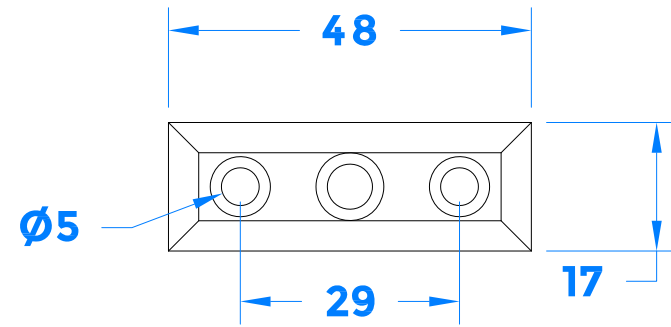

Drawing Revision History		
Revision	Description/Change	Date
A	Release	21/2/2022

Section A-A

Assembled View

coastal-group.com
Shaping the future.

COASTAL

Part Number / Drawing Title:
**BA116
Antique Casement Stay Pin**

Product Range:
Window Furniture

Material: Malleable Iron

Additional Info: Locking Version

Date Drawn: 21/02/2022

Drawn By: Philip Walklett

Part Number: BA116

File Name: BA116.dwg

Revision: A

Drawing Scale: 1:1@ A3

Sheet Number: 1 of 1

This drawing and specification are the property of Coastal Specialist Ironmongery Ltd, they are issued in strict confidence and shall not be reproduced, copied or used without written permission.
EAOE - All dimensions are specified in mm.