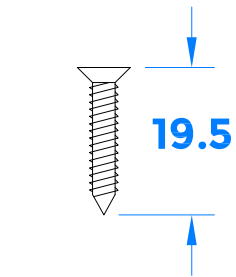

Drawing Revision History		
Revision	Description/Change	Date
A	Release	21/2/2022

Section A-A

Assembled View

coastal-group.com
Shaping the future.

COASTAL

Part Number / Drawing Title:
**BA116
Antique Casement Stay Pin**

Product Range:
Window Furniture

Material: Malleable Iron

Additional Info: Locking Version

Date Drawn: 21/02/2022

Drawn By: Philip Walklett

Part Number: BA116

File Name: BA116.dwg

Revision: A

Drawing Scale: 1:1@ A3

Sheet Number: 1 of 1

This drawing and specification are the property of Coastal Specialist Ironmongery Ltd, they are issued in strict confidence and shall not be reproduced, copied or used without written permission.
EAOE - All dimensions are specified in mm.