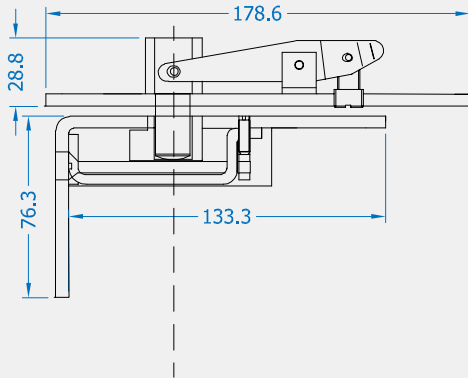

Front Profile