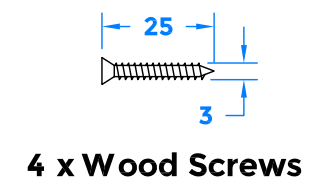

Drawing Revision History		
Revision	Description/Change	Date
A	Release	20/11/2019

**Logo Detail**

QTY	DESCRIPTION
1	90 x 8mm DC2 SPINDLE
2	UNIVERSAL BACKPLATE & LEVERS
2	COVER PLATES
1	3mm GRUB SCREW ALLEN KEY

**COASTAL** coastal-group.com  
*Shaping the future.*

Part Number / Drawing Title:  
**KM930B**  
**Ergonomic Handle on Oval Rose**

Product Range:  
**Door Handles**

Material: 316 Stainless Steel

Additional Info: Dual Sprung Lever