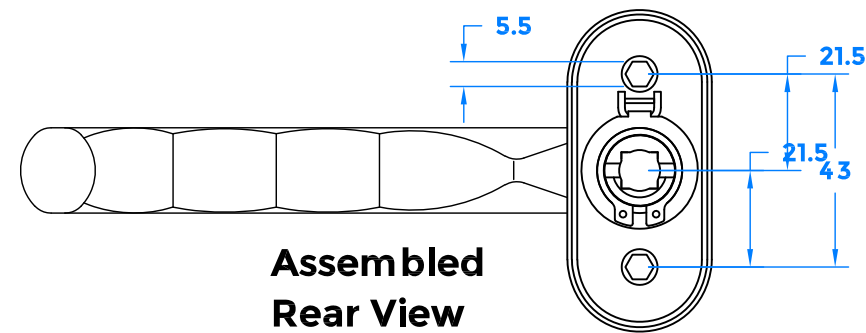

Drawing Revision History		
Revision	Description/Change	Date
A	Release	20/11/2019

**Logo Detail**

QTY	DESCRIPTION
1	90 x 8mm DC2 SPINDLE
2	UNIVERSAL BACKPLATE & LEVERS
2	COVER PLATES
1	3mm GRUB SCREW ALLEN KEY

**COASTAL** coastal-group.com  
*Shaping the future.*

Part Number / Drawing Title:  
**KM930B**  
**Ergonomic Handle on Oval Rose**

Product Range:  
**Door Handles**

Material: 316 Stainless Steel

Additional Info: Dual Sprung Lever

Date Drawn: 20/11/2019

Drawn By: Philip Walklett

Part Number: KM930B

File Name: KM930B.dwg

Revision: A

Drawing Scale: Not to Scale

Sheet Number: 1 of 1

**THIRD ANGLE PROJECTION**

This drawing and specification are the property of Coastal Specialist Ironmongery Ltd, they are issued in strict confidence and shall not be reproduced, copied or used without written permission.  
EAOE - All dimensions are specified in mm.