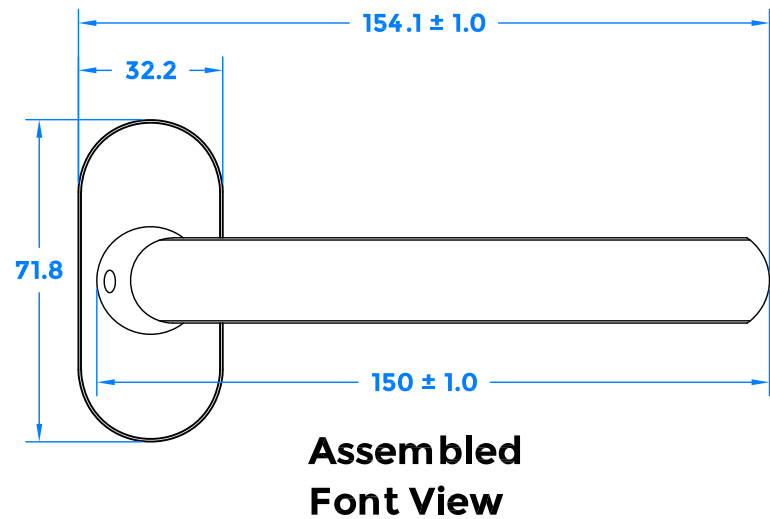

Drawing Revision History		
Revision	Description/Change	Date
A	Release	20/11/2019

**Logo Detail**

QTY	DESCRIPTION
1	90 x 8mm DC2 SPINDLE
2	UNIVERSAL BACKPLATE & LEVERS
2	COVER PLATES
1	3mm GRUB SCREW ALLEN KEY

**COASTAL** coastal-group.com  
*Shaping the future.*

Part Number / Drawing Title:  
**KM930B**  
**Ergonomic Handle on Oval Rose**

Product Range:  
**Door Handles**

Material: 316 Stainless Steel

Additional Info: Dual Sprung Lever

Date Drawn: 20/11/2019

Drawn By: Philip Walklett

Part Number: KM930B

File Name: KM930B.dwg

Revision: A

Drawing Scale: Not to Scale

Sheet Number: 1 of 1

**THIRD ANGLE PROJECTION**

This drawing and specification are the property of Coastal Specialist Ironmongery Ltd, they are issued in strict confidence and shall not be reproduced, copied or used without written permission.  
EAOE - All dimensions are specified in mm.