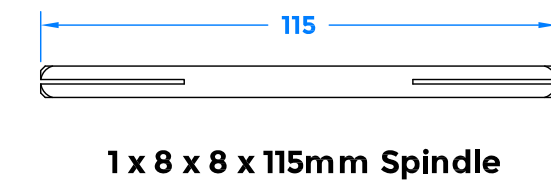

Drawing Revision History		
Revision	Description/Change	Date
A	Release	20/11/2019

**Logo Detail**

QTY	DESCRIPTION
1	90 x 8mm DC2 SPINDLE
2	UNIVERSAL BACKPLATE & LEVERS
2	COVER PLATES
1	3mm GRUB SCREW ALLEN KEY

**COASTAL** coastal-group.com  
*Shaping the future.*

Part Number / Drawing Title:  
**KM930B**  
**Ergonomic Handle on Oval Rose**

Product Range:  
**Door Handles**

Material: 316 Stainless Steel

Additional Info: Dual Sprung Lever