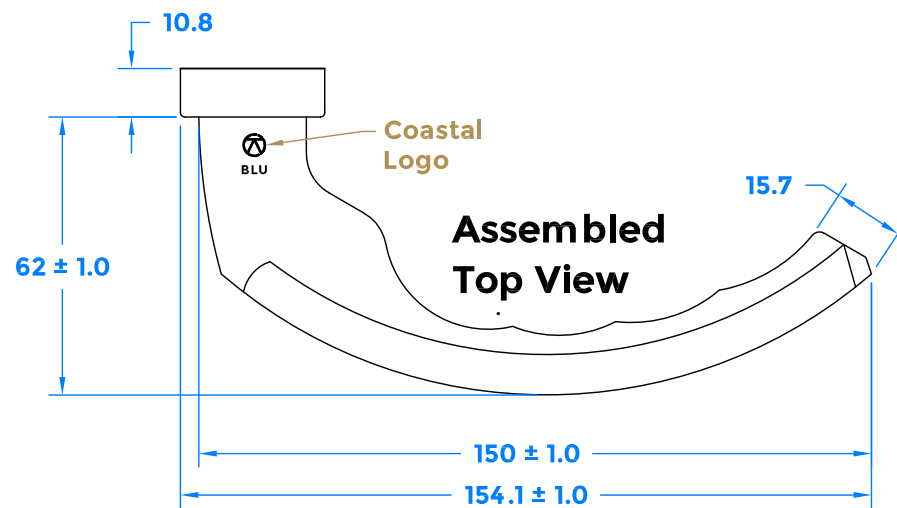

Drawing Revision History		
Revision	Description/Change	Date
A	Release	20/11/2019

**Logo Detail**

QTY	DESCRIPTION
1	90 x 8mm DC2 SPINDLE
2	UNIVERSAL BACKPLATE & LEVERS
2	COVER PLATES
1	3mm GRUB SCREW ALLEN KEY

**COASTAL** coastal-group.com  
*Shaping the future.*

Part Number / Drawing Title:  
**KM930B**  
**Ergonomic Handle on Oval Rose**

Product Range:  
**Door Handles**

Material: 316 Stainless Steel

Additional Info: Dual Sprung Lever

Date Drawn: 20/11/2019

Drawn By: Philip Walklett

Part Number: KM930B

File Name: KM930B.dwg

Revision: A

Drawing Scale: Not to Scale

Sheet Number: 1 of 1

**THIRD ANGLE PROJECTION**

This drawing and specification are the property of Coastal Specialist Ironmongery Ltd, they are issued in strict confidence and shall not be reproduced, copied or used without written permission.  
EAOE - All dimensions are specified in mm.