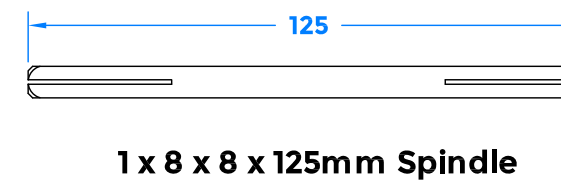

Drawing Revision History		
Revision	Description/Change	Date
A	Release	20/11/2019

**Logo Detail**

QTY	DESCRIPTION
1	90 x 8mm DC2 SPINDLE
2	UNIVERSAL BACKPLATE & LEVERS
2	COVER PLATES
1	3mm GRUB SCREW ALLEN KEY

**COASTAL** coastal-group.com  
*Shaping the future.*

Part Number / Drawing Title:  
**KM930B**  
**Ergonomic Handle on Oval Rose**

Product Range:  
**Door Handles**

Material: 316 Stainless Steel

Additional Info: Dual Sprung Lever