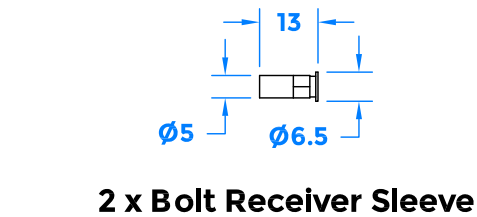

Drawing Revision History		
Revision	Description/Change	Date
A	Release	20/11/2019

**Logo Detail**

QTY	DESCRIPTION
1	90 x 8mm DC2 SPINDLE
2	UNIVERSAL BACKPLATE & LEVERS
2	COVER PLATES
1	3mm GRUB SCREW ALLEN KEY