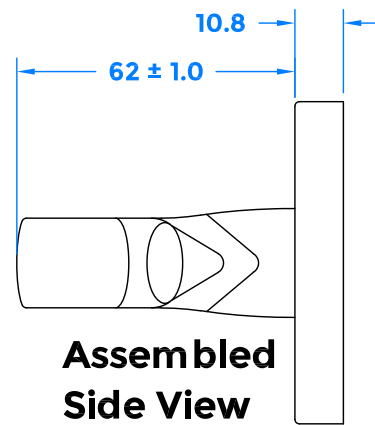

Drawing Revision History		
Revision	Description/Change	Date
A	Release	20/11/2019

**Logo Detail**

QTY	DESCRIPTION
1	90 x 8mm DC2 SPINDLE
2	UNIVERSAL BACKPLATE & LEVERS
2	COVER PLATES
1	3mm GRUB SCREW ALLEN KEY

**COASTAL** coastal-group.com  
*Shaping the future.*

Part Number / Drawing Title:  
**KM930B**  
**Ergonomic Handle on Oval Rose**

Product Range:  
**Door Handles**

Material: 316 Stainless Steel

Additional Info: Dual Sprung Lever

Date Drawn: 20/11/2019

Drawn By: Philip Walklett

Part Number: KM930B

File Name: KM930B.dwg

Revision: A

Drawing Scale: Not to Scale

Sheet Number: 1 of 1

**THIRD ANGLE PROJECTION**

This drawing and specification are the property of Coastal Specialist Ironmongery Ltd, they are issued in strict confidence and shall not be reproduced, copied or used without written permission.  
EAOE - All dimensions are specified in mm.