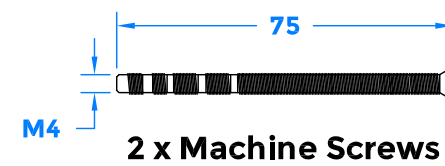

Drawing Revision History		
Revision	Description/Change	Date
A	Release	20/11/2019

**Logo Detail**

QTY	DESCRIPTION
1	90 x 8mm DC2 SPINDLE
2	UNIVERSAL BACKPLATE & LEVERS
2	COVER PLATES
1	3mm GRUB SCREW ALLEN KEY

**COASTAL** coastal-group.com  
*Shaping the future.*

Part Number / Drawing Title:  
**KM930B**  
**Ergonomic Handle on Oval Rose**

Product Range:  
**Door Handles**

Material: 316 Stainless Steel

Additional Info: Dual Sprung Lever

Date Drawn: 20/11/2019

Drawn By: Philip Walklett

Part Number: KM930B

File Name: KM930B.dwg

Revision: A

Drawing Scale: Not to Scale

Sheet Number: 1 of 1

**THIRD ANGLE PROJECTION**