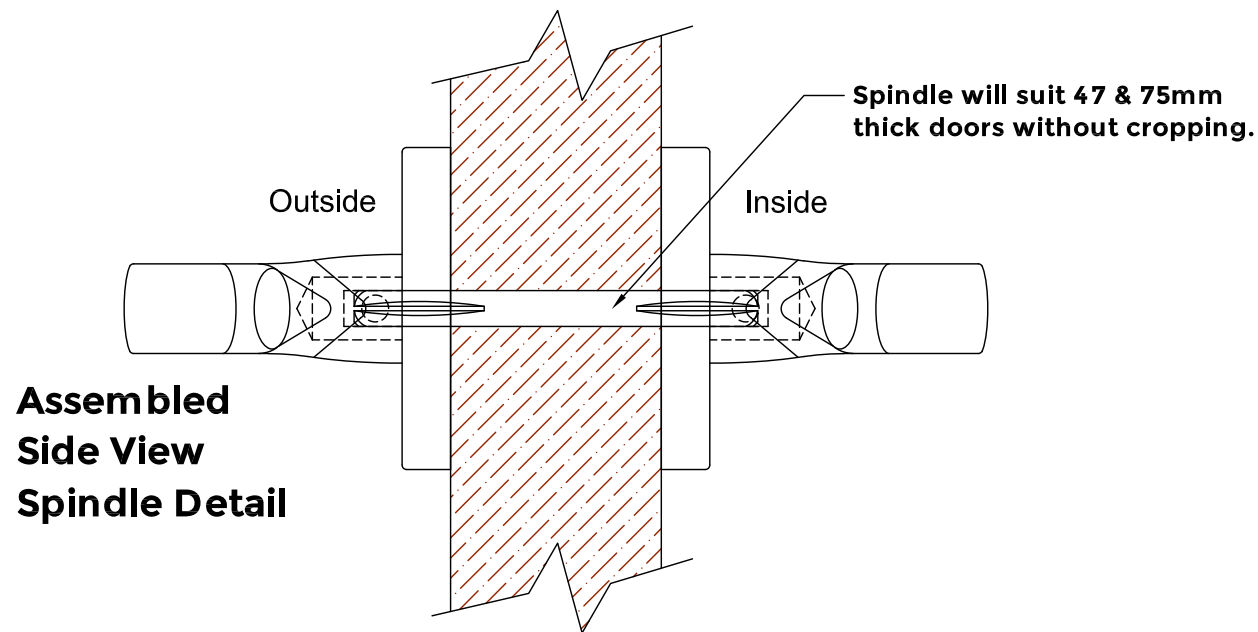

Drawing Revision History		
Revision	Description/Change	Date
A	Release	20/11/2019

**Logo Detail**

QTY	DESCRIPTION
1	90 x 8mm DC2 SPINDLE
2	UNIVERSAL BACKPLATE & LEVERS
2	COVER PLATES
1	3mm GRUB SCREW ALLEN KEY

**COASTAL** coastal-group.com  
*Shaping the future.*

Part Number / Drawing Title:  
**KM930B**  
**Ergonomic Handle on Oval Rose**

Product Range:  
**Door Handles**

Material: 316 Stainless Steel

Additional Info: Dual Sprung Lever

Date Drawn: 20/11/2019

Drawn By: Philip Walklett

Part Number: KM930B

File Name: KM930B.dwg

Revision: A

Drawing Scale: Not to Scale

Sheet Number: 1 of 1

**THIRD ANGLE PROJECTION**