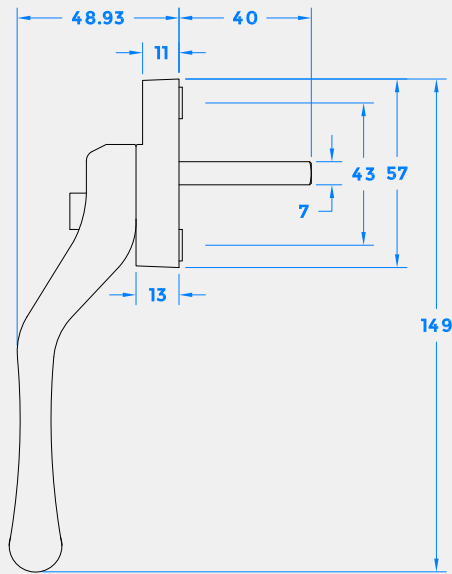

BULB END ESPAGNOLETTE WINDOW HANDLE

Product Code: CO8473

LIT-DC-CO8473

Antique Hardware Range

- Antique Bulb End design window espag handle
- Push button to operate, key to dead lock for added security
- Faux screw cover cap to help retain traditional heritage look
- Tested to PAS24 for enhanced security
- Tested to 50,000 cycles for durability
- Salt spray tested to 480 hours for corrosion resistance
- 10 year Mechanical Guarantee
- 10 year Surface Finish Guarantee

COASTAL

Shaping the future.

BULB END ESPAGNOLETTE WINDOW HANDLE

Front Profile

Side Profile

Visit www.coastal-group.com for CAD drawings

FINISHES:

TMB

Textured Matt Black

PART NUMBER	PRODUCT DESCRIPTION	FINISH	UNITS
CO8473-LH-TMB	Locking Window Handle	TMB	Each
CO8473-RH-TMB	Locking Window Handle	TMB	Each

COASTAL

Shaping the future.