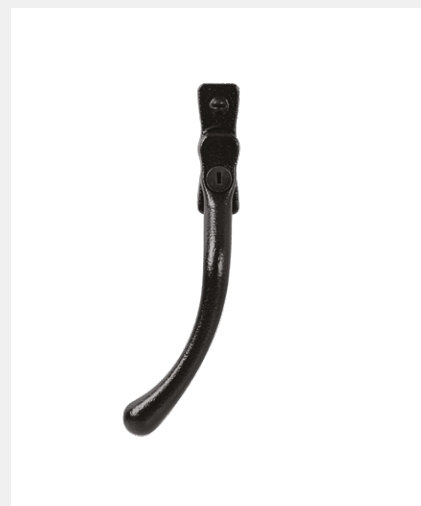

BULB END ESPAGNOLETTE WINDOW HANDLE

Product Code: CO8473

LIT-DC-CO8473

Antique Hardware Range

- Antique Bulb End design window espag handle
- Push button to operate, key to dead lock for added security
- Faux screw cover cap to help retain traditional heritage look
- Tested to PAS24 for enhanced security
- Tested to 50,000 cycles for durability
- Salt spray tested to 480 hours for corrosion resistance
- 10 year Mechanical Guarantee
- 10 year Surface Finish Guarantee

COASTAL

Shaping the future.

BULB END ESPAGNOLETTE WINDOW HANDLE

Front Profile

Side Profile

Visit www.coastal-group.com for CAD drawings

FINISHES:

TMB

Textured Matt Black

PART NUMBER	PRODUCT DESCRIPTION	FINISH	UNITS
CO8473-LH-TMB	Locking Window Handle	TMB	Each
CO8473-RH-TMB	Locking Window Handle	TMB	Each

COASTAL

Shaping the future.