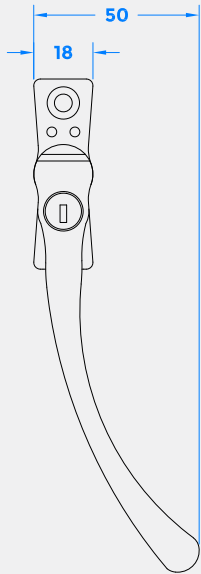

BULB END ESPAGNOLETTE WINDOW HANDLE

Product Code: CO8473

LIT-DC-CO8473

Antique Hardware Range

- Antique Bulb End design window espag handle
- Push button to operate, key to dead lock for added security
- Faux screw cover cap to help retain traditional heritage look
- Tested to PAS24 for enhanced security
- Tested to 50,000 cycles for durability
- Salt spray tested to 480 hours for corrosion resistance
- 10 year Mechanical Guarantee
- 10 year Surface Finish Guarantee

COASTAL

Shaping the future.

BULB END ESPAGNOLETTE WINDOW HANDLE

Front Profile

Side Profile

Visit www.coastal-group.com for CAD drawings

FINISHES:

TMB