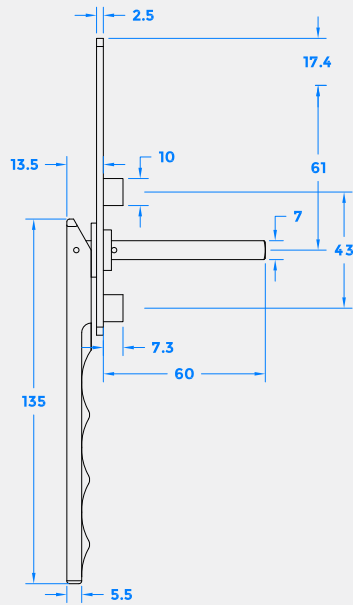

Side Profile

Visit www.coastal-group.com for CAD drawings

FINISHES:

SSS

Satin Stainless Steel

PART NUMBER	PRODUCT DESCRIPTION	FINISH	UNITS
KM115-SSS	Bi-fold door handle with euro profile	SSS	Each

COASTAL

Shaping the future.