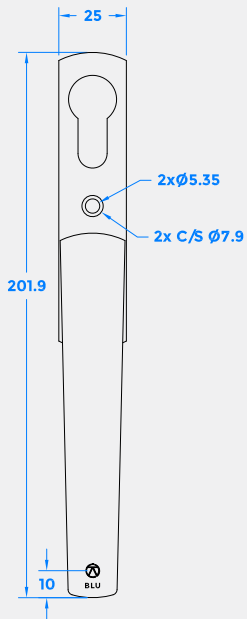

Front Profile