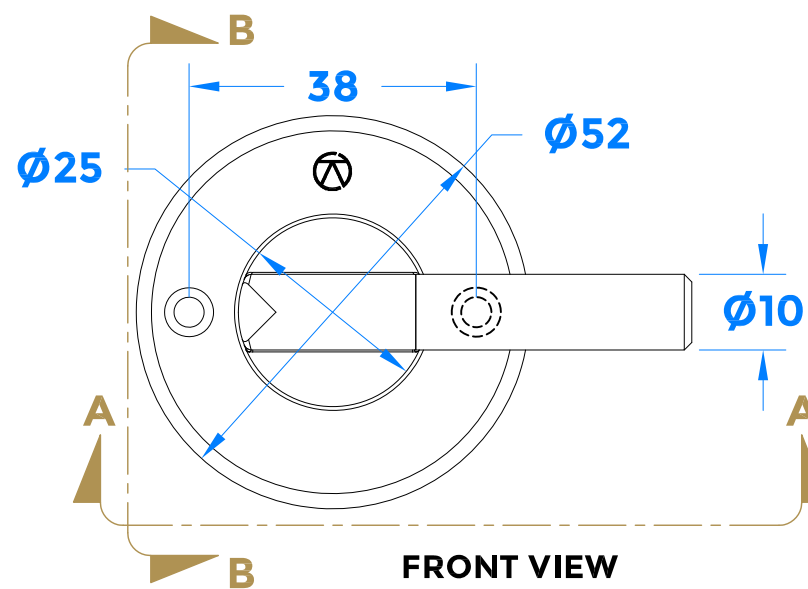

Drawing Revision History		
Revision	Description/Change	Date
A	Release	21/4/2022

No fixing screws are supplied with this lever.

 **COASTAL** coastal-group.com
Shaping the future.

Part Number / Drawing Title:
KM200 BLU Patio Thumbturn Mini Lever on Round Rose

Product Range:
Sliding Door Hardware

Material: 316 Stainless Steel

Additional Info: No Fixings Supplied with this Product

Date Drawn: 21/04/2022

Drawn By: Phillip Walklett

Part Number: KM200

File Name: KM200.dwg

Revision: A

Drawing Scale: 1:1@ A3

Sheet Number: 1 of 1

THIRD ANGLE PROJECTION

This drawing and specification are the property of Coastal Specialist Ironmongery Ltd, they are issued in strict confidence and shall not be reproduced, copied or used without written permission.
E&OE - All dimensions are specified in mm.