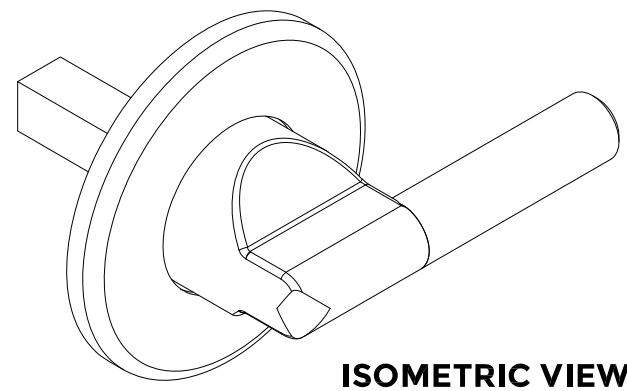

Drawing Revision History		
Revision	Description/Change	Date
A	Release	21/4/2022

No fixing screws are supplied with this lever.

 **COASTAL** coastal-group.com
Shaping the future.

Part Number / Drawing Title:
KM200 BLU Patio Thumbturn Mini Lever on Round Rose

Product Range:
Sliding Door Hardware

Material: 316 Stainless Steel

Additional Info: No Fixings Supplied with this Product

Date Drawn: 21/04/2022

Drawn By: Phillip Walklett

Part Number: KM200

File Name: KM200.dwg

Revision: A

Drawing Scale: 1:1@ A3

Sheet Number: 1 of 1

THIRD ANGLE PROJECTION

This drawing and specification are the property of Coastal Specialist Ironmongery Ltd, they are issued in strict confidence and shall not be reproduced, copied or used without written permission.
E&OE - All dimensions are specified in mm.