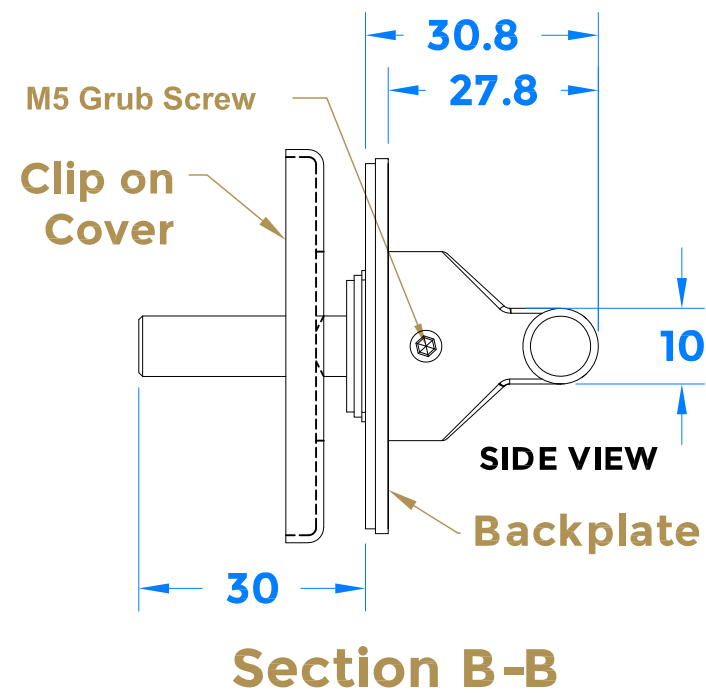

Drawing Revision History		
Revision	Description/Change	Date
A	Release	21/4/2022

No fixing screws are supplied with this lever.

 **COASTAL** coastal-group.com
Shaping the future.

Part Number / Drawing Title:
KM200 BLU Patio Thumbturn Mini Lever on Round Rose

Product Range:
Sliding Door Hardware

Material: 316 Stainless Steel

Additional Info: No Fixings Supplied with this Product

Date Drawn: 21/04/2022

Drawn By: Phillip Walklett

Part Number: KM200

File Name: KM200.dwg

Revision: A

Drawing Scale: 1:1@ A3

Sheet Number: 1 of 1

THIRD ANGLE PROJECTION

This drawing and specification are the property of Coastal Specialist Ironmongery Ltd, they are issued in strict confidence and shall not be reproduced, copied or used without written permission.
E&OE - All dimensions are specified in mm.