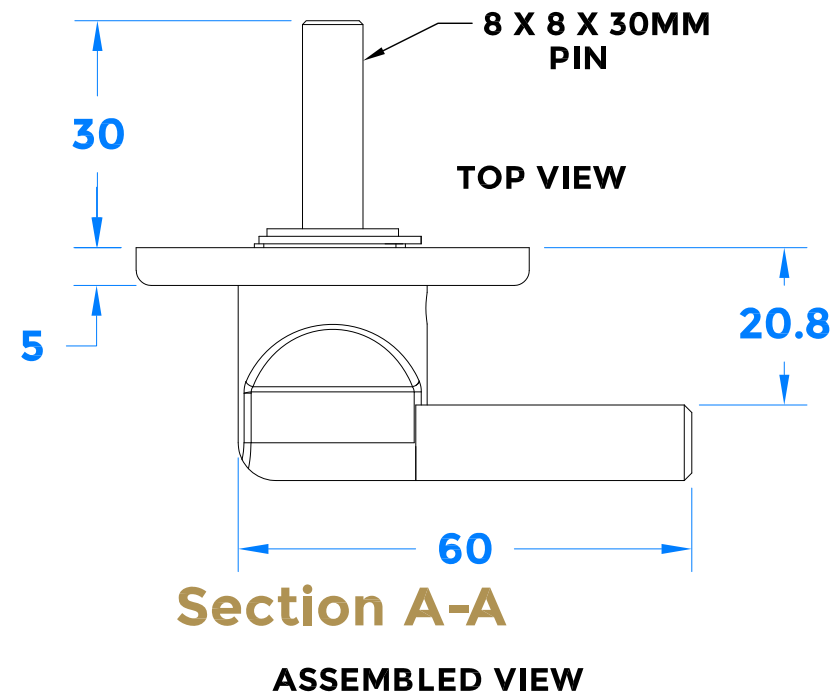

Drawing Revision History		
Revision	Description/Change	Date
A	Release	21/4/2022

No fixing screws are supplied with this lever.

 **COASTAL** coastal-group.com
Shaping the future.

Part Number / Drawing Title:
KM200 BLU Patio Thumbturn Mini Lever on Round Rose

Product Range:
Sliding Door Hardware

Material: 316 Stainless Steel

Additional Info: No Fixings Supplied with this Product

Date Drawn: 21/04/2022

Drawn By: Phillip Walklett

Part Number: KM200

File Name: KM200.dwg

Revision: A

Drawing Scale: 1:1@ A3

Sheet Number: 1 of 1

THIRD ANGLE PROJECTION

This drawing and specification are the property of Coastal Specialist Ironmongery Ltd, they are issued in strict confidence and shall not be reproduced, copied or used without written permission.
E&OE - All dimensions are specified in mm.