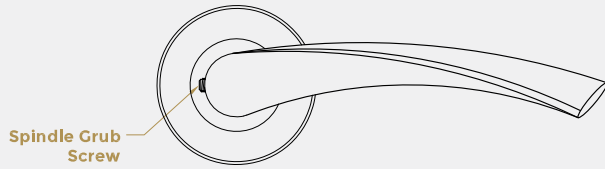

BLU RANGE

WING LEVER DOOR HANDLE ON ROUND ROSE

Product Code: WH900

LIT-DC-WH900

316 Marine Grade Stainless Steel Hardware Range

- Sweeping lines of handle provide a comfortable, ergonomic feel
- Fixings concealed behind clip-on round rose
- Manufactured from 316 Marine Grade Stainless Steel
- Ideal for use where corrosion levels are high such as coastal environments and with acidic timber
- Also suitable for multipoint door locks
- Part of a suited range of hardware
- Durability: BS EN 1906:2012, Durability Grade 7 - 200,000 Cycles
- Lifetime guarantee

COASTAL

Shaping the future.

WING LEVER DOOR HANDLE ON ROUND ROSE

Front Profile

Top Profile

Visit www.coastal-group.com for CAD drawings

FINISHES:

SSS

Satin Stainless Steel

| PART NUMBER | PRODUCT DESCRIPTION | FINISH | UNITS |
|-------------|--------------------------------------|--------|-------|
| WH900C-SSS | Wing lever door handle on round rose | SSS | Pair |