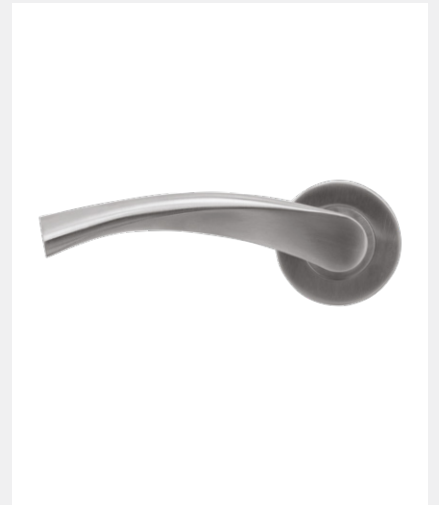

BLU RANGE

WING LEVER DOOR HANDLE ON ROUND ROSE

Product Code: WH900

LIT-DC-WH900

316 Marine Grade Stainless Steel Hardware Range

- Sweeping lines of handle provide a comfortable, ergonomic feel
- Fixings concealed behind clip-on round rose
- Manufactured from 316 Marine Grade Stainless Steel
- Ideal for use where corrosion levels are high such as coastal environments and with acidic timber
- Also suitable for multipoint door locks
- Part of a suited range of hardware
- Durability: BS EN 1906:2012, Durability Grade 7 - 200,000 Cycles
- Lifetime guarantee

COASTAL

Shaping the future.

WING LEVER DOOR HANDLE ON ROUND ROSE

Front Profile

Top Profile

Visit www.coastal-group.com for CAD drawings

FINISHES:

SSS

Satin Stainless Steel

| PART NUMBER | PRODUCT DESCRIPTION | FINISH | UNITS |
|-------------|--------------------------------------|--------|-------|
| WH900C-SSS | Wing lever door handle on round rose | SSS | Pair |