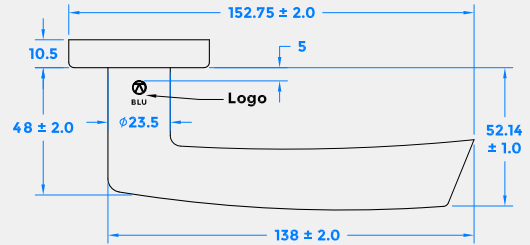

COASTAL

Shaping the future.

WING LEVER DOOR HANDLE ON ROUND ROSE

Front Profile

Top Profile

Visit www.coastal-group.com for CAD drawings

FINISHES:

SSS

Satin Stainless Steel

| PART NUMBER | PRODUCT DESCRIPTION | FINISH | UNITS |
|-------------|--------------------------------------|--------|-------|
| WH900C-SSS | Wing lever door handle on round rose | SSS | Pair |