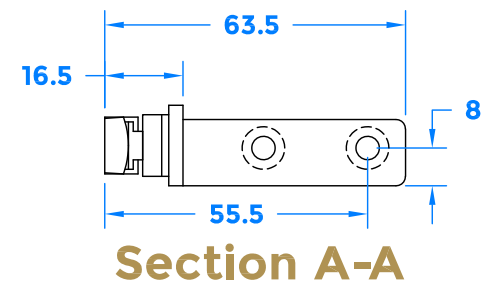

Drawing Revision History		
Revision	Description/Change	Date
A	Release	11/9/2018
B	Design change	27/5/2022

coastal-group.com  
*Shaping the future.*

**COASTAL**

Part Number / Drawing Title:  
**FTS453-SV**  
**Tritus Canopy Stays with Friction**

Product Range:  
**Tritus Flush System**

Material: Steel / Aluminium

Additional Info: Opening 52 degrees

Date Drawn: 27/05/2022

Drawn By: Phillip Walklett

Part Number: FTS453-SV

File Name: FTS453-SV.dwg

Revision: B

Drawing Scale: Not to Scale

Sheet Number: 1 of 1

THIRD ANGLE PROJECTION

This drawing and specification are the property of Coastal Specialist Ironmongery Ltd, they are issued in strict confidence and shall not be reproduced, copied or used without written permission.  
EAOE - All dimensions are specified in mm.