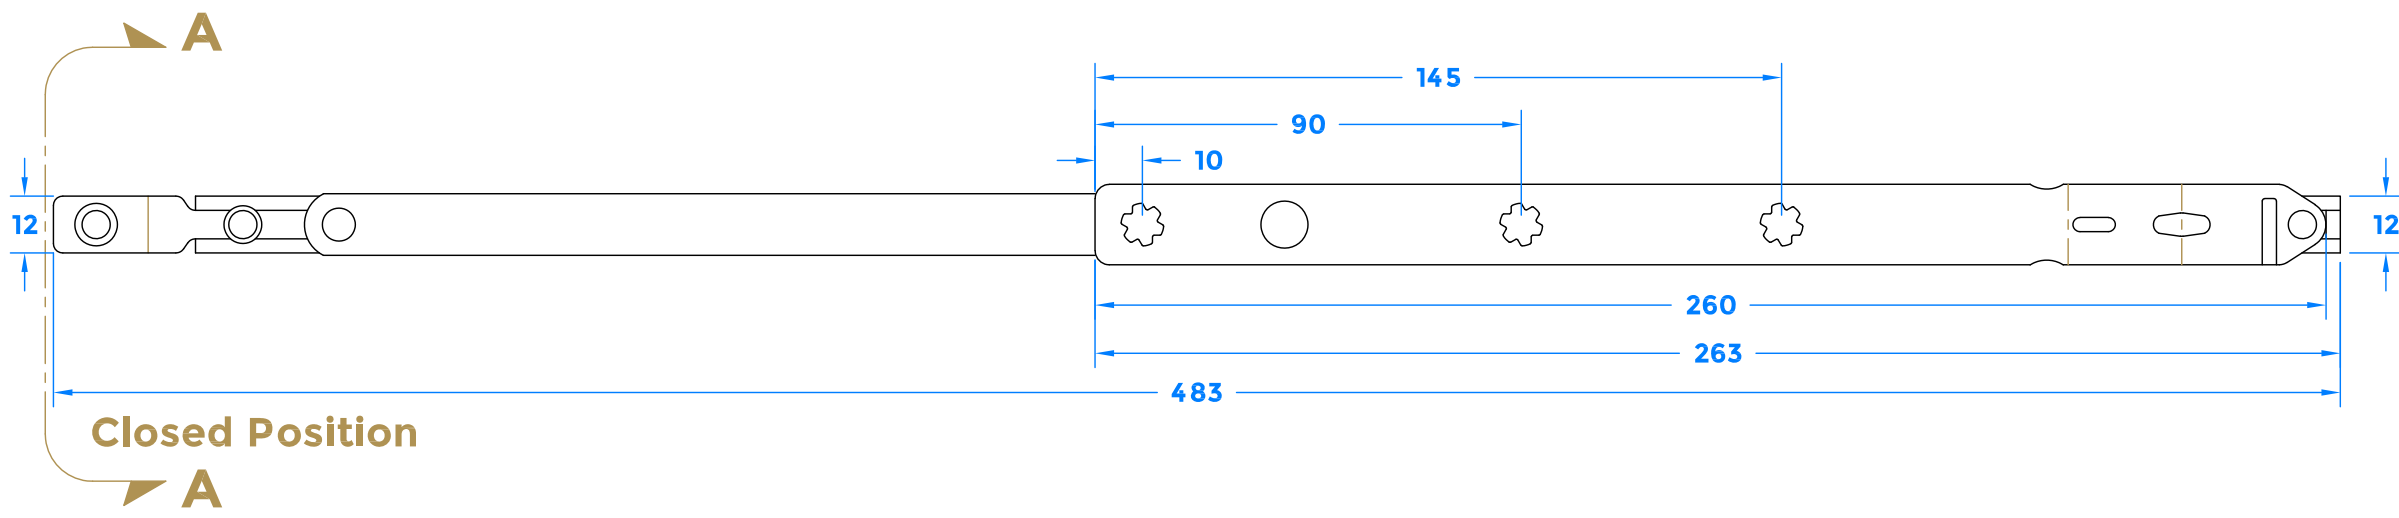

Drawing Revision History		
Revision	Description/Change	Date
A	Release	11/9/2018
B	Design change	27/5/2022

coastal-group.com  
*Shaping the future.*

**COASTAL**

Part Number / Drawing Title:  
**FTS453-SV**  
**Tritus Canopy Stays with Friction**

Product Range:  
**Tritus Flush System**

Material: Steel / Aluminium

Additional Info: Opening 52 degrees

Date Drawn: 27/05/2022

Drawn By: Phillip Walklett

Part Number: FTS453-SV

File Name: FTS453-SV.dwg

Revision: B

Drawing Scale: Not to Scale

Sheet Number: 1 of 1

THIRD ANGLE PROJECTION

This drawing and specification are the property of Coastal Specialist Ironmongery Ltd, they are issued in strict confidence and shall not be reproduced, copied or used without written permission.  
EAOE - All dimensions are specified in mm.