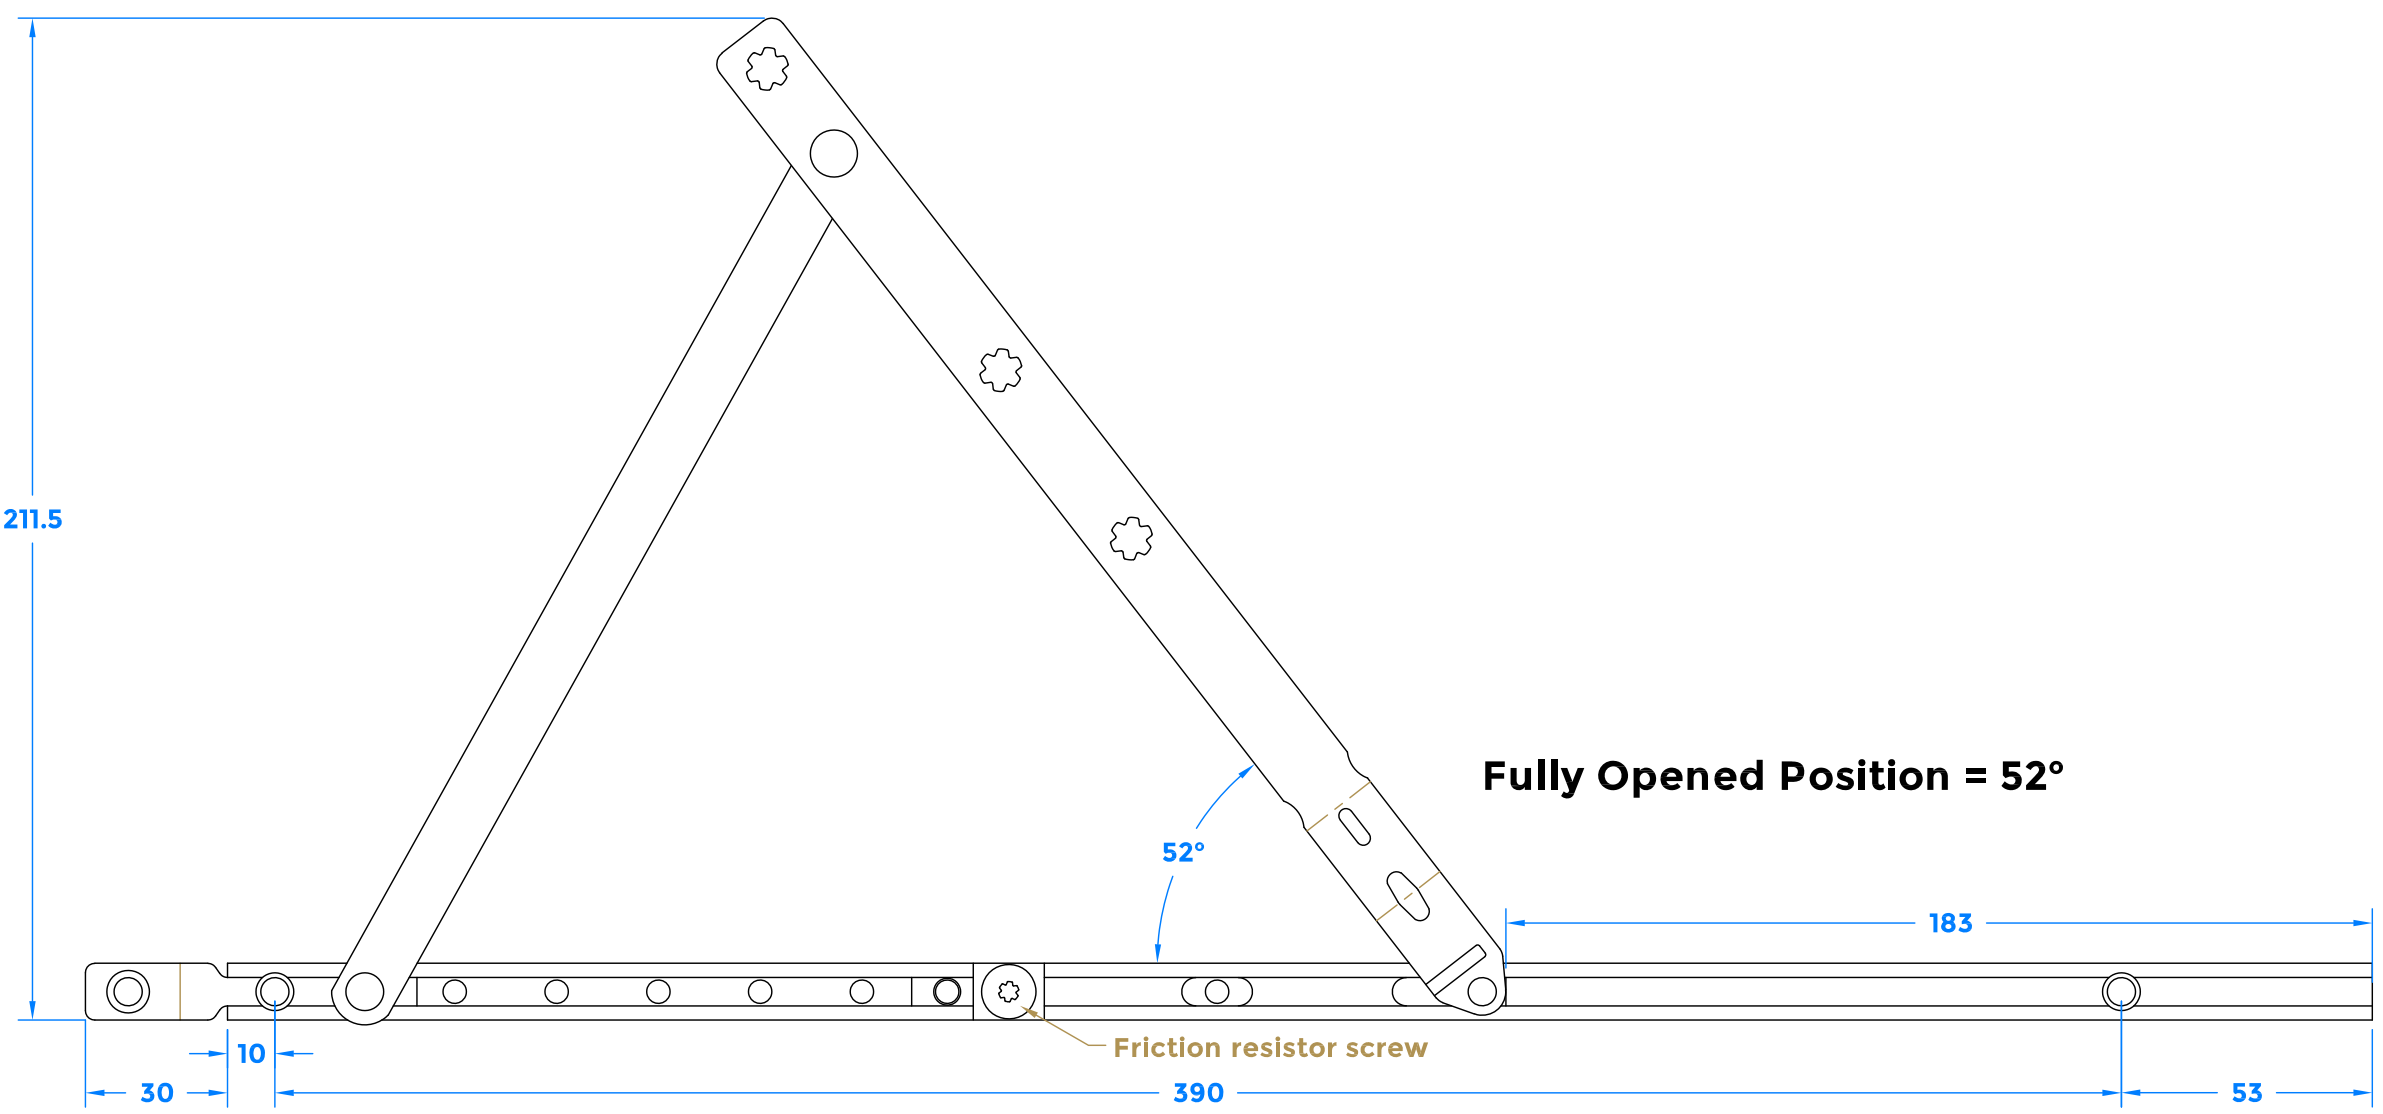

Drawing Revision History		
Revision	Description/Change	Date
A	Release	11/9/2018
B	Design change	27/5/2022

coastal-group.com  
*Shaping the future.*

**COASTAL**

Part Number / Drawing Title:  
**FTS453-SV**  
**Tritus Canopy Stays with Friction**

Product Range:  
**Tritus Flush System**

Material: Steel / Aluminium

Additional Info: Opening 52 degrees

Date Drawn: 27/05/2022

Drawn By: Phillip Walklett

Part Number: FTS453-SV

File Name: FTS453-SV.dwg

Revision: B

Drawing Scale: Not to Scale

Sheet Number: 1 of 1

THIRD ANGLE PROJECTION

This drawing and specification are the property of Coastal Specialist Ironmongery Ltd, they are issued in strict confidence and shall not be reproduced, copied or used without written permission.  
EAOE - All dimensions are specified in mm.