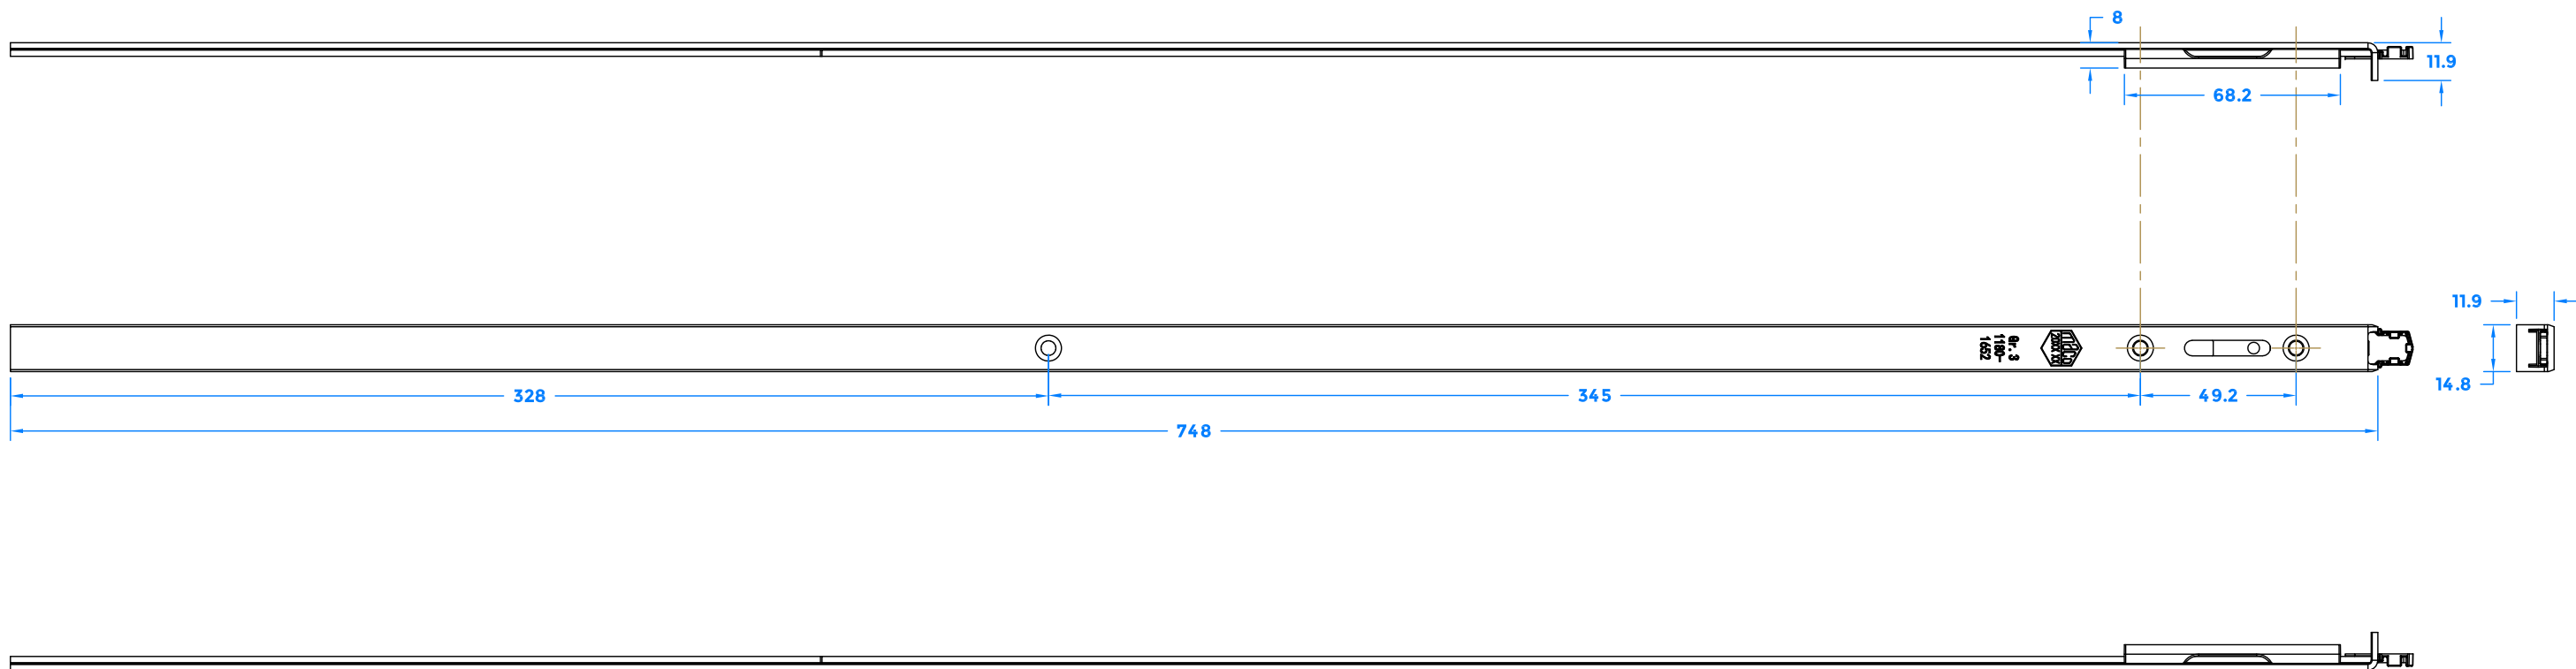

Drawing Revision History		
Revision	Description/Change	Date
A	Release	30/5/2022

coastal-group.com
Shaping the future.

COASTAL

Part Number / Drawing Title:
EBMS750
Slave Shootbolt Extension Piece

Product Range:
Espagnolette Locks & Keeps

Material: MACO Tricoat Evo

Additional Info: 1180-1652mm

Date Drawn: 30/05/2022

Drawn By: Philip Walklett

Part Number: EBMS750

File Name: EBMS750.dwg

Revision: A

Drawing Scale: Not to Scale

Sheet Number: 1 of 1

THIRD ANGLE PROJECTION

This drawing and specification are the property of Coastal Specialist Ironmongery Ltd, they are issued in strict confidence and shall not be reproduced, copied or used without written permission.
EAOE - All dimensions are specified in mm.