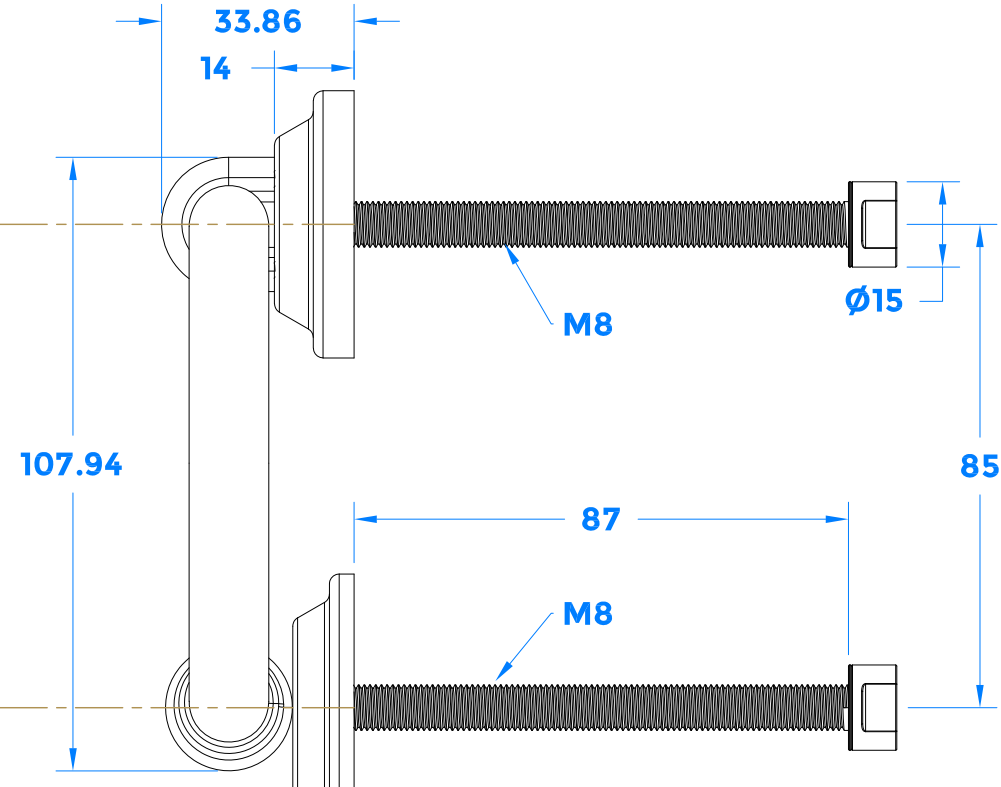

REVISION HISTORY		
Revision	Description	Date
A	Release	13/09/2021

**Section A-A
(Bolt Fix)**

(Secret Fix)

Section B-B

3D VIEW

**Rampa Fixing
(Secret Fix)**

coastal-group.com
Shaping the future

COASTAL

Part Number /Drawing Title:
**DKB225
Duratique Door Knocker**

Product Range:
Door Furniture

Material: 304 Stainless Steel

Additional Info:

Date Drawn: 13/09/2021
Drawn By: Philip Walklett

Part Number: DKB225
File Name: DKB225.dwg

Revision: A

Drawing Scale: Not to Scale

Sheet Number: 1 of 1

THIRD ANGLE PROJECTION 

This drawing and specification are the property of Coastal Specialist Ironmongery Ltd, they are issued in strict confidence and shall not be reproduced, copied or used without written permission.
EAOE - All dimensions are specified in mm.