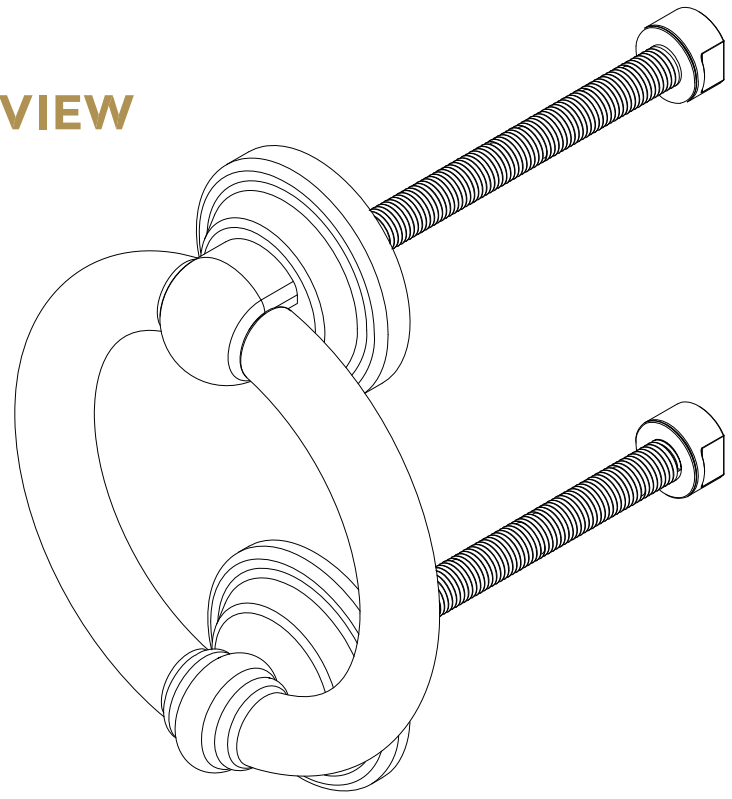

REVISION HISTORY		
Revision	Description	Date
A	Release	13/09/2021

**Section A-A
(Bolt Fix)**

(Secret Fix)

Section B-B

3D VIEW

**Rampa Fixing
(Secret Fix)**

coastal-group.com
Shaping the future

COASTAL

Part Number /Drawing Title:
**DKB225
Duratique Door Knocker**

Product Range:
Door Furniture

Material: 304 Stainless Steel

Additional Info:

Date Drawn: 13/09/2021
Drawn By: Philip Walklett

Part Number: DKB225
File Name: DKB225.dwg

Revision: A

Drawing Scale: Not to Scale

Sheet Number: 1 of 1

THIRD ANGLE PROJECTION 

This drawing and specification are the property of Coastal Specialist Ironmongery Ltd, they are issued in strict confidence and shall not be reproduced, copied or used without written permission.
EAOE - All dimensions are specified in mm.