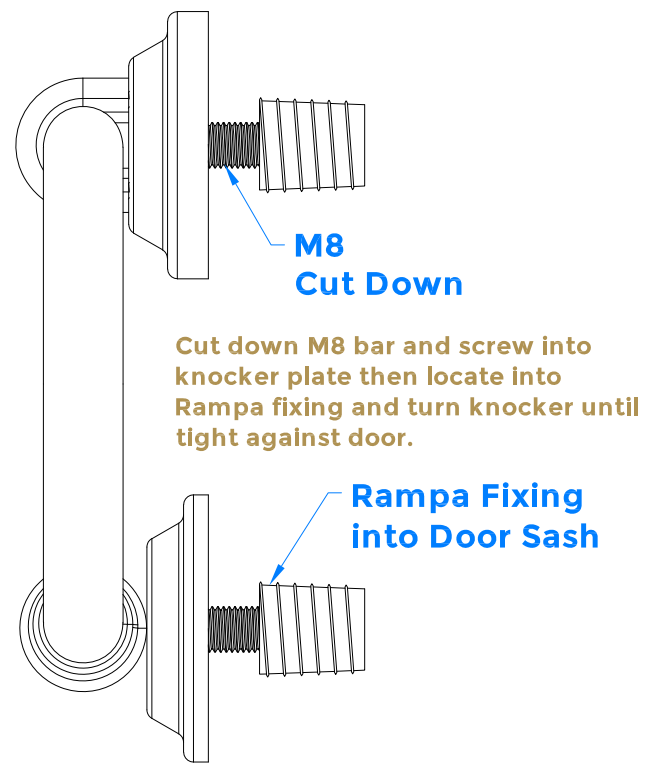

REVISION HISTORY		
Revision	Description	Date
A	Release	13/09/2021

**Section A-A
(Bolt Fix)**

(Secret Fix)

Section B-B

3D VIEW

**Rampa Fixing
(Secret Fix)**

coastal-group.com
Shaping the future

COASTAL

Part Number /Drawing Title:
**DKB225
Duratique Door Knocker**

Product Range:
Door Furniture

Material: 304 Stainless Steel

Additional Info:

Date Drawn: 13/09/2021
Drawn By: Philip Walklett

Part Number: DKB225
File Name: DKB225.dwg