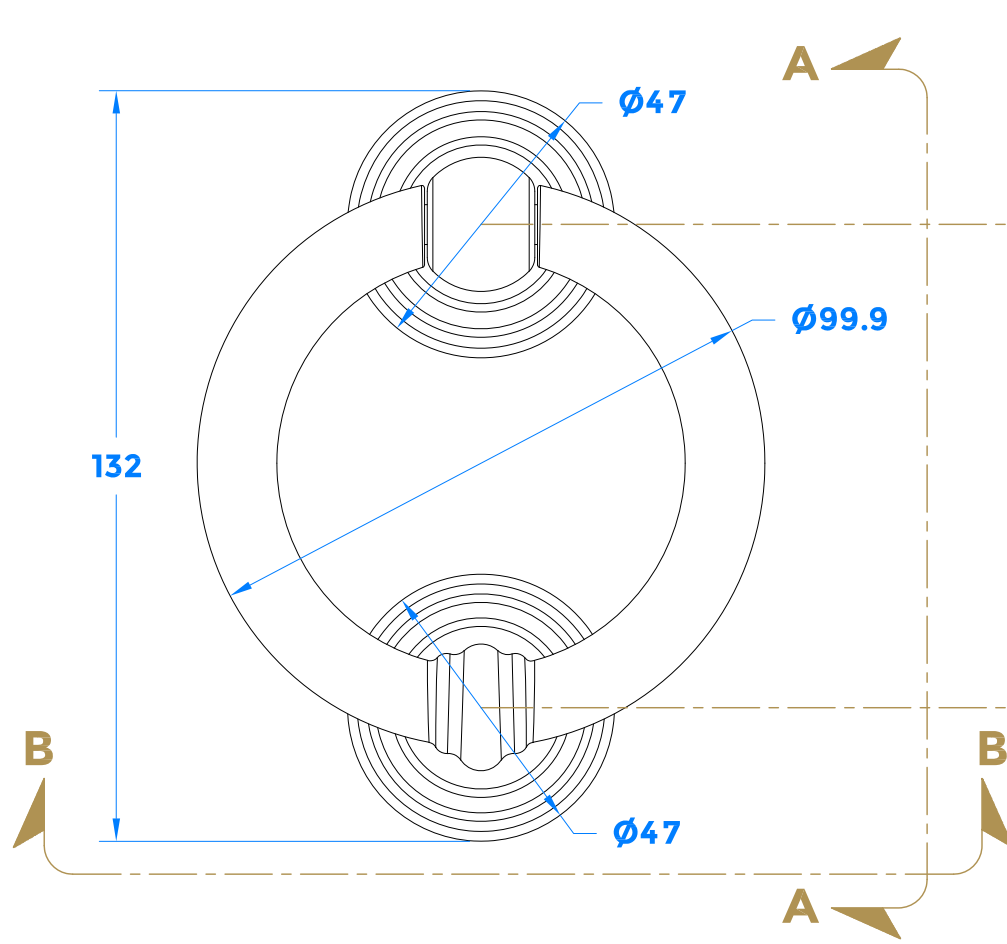

REVISION HISTORY		
Revision	Description	Date
A	Release	13/09/2021

**Section A-A
(Bolt Fix)**