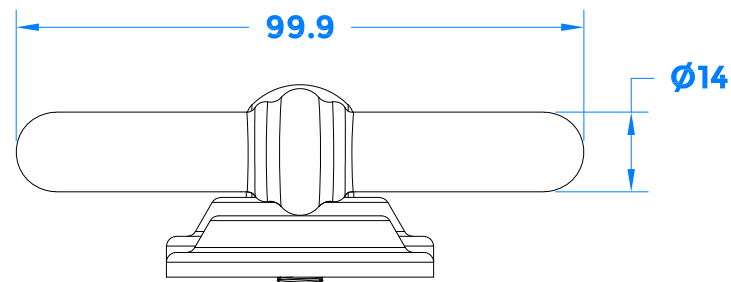

Section B-B