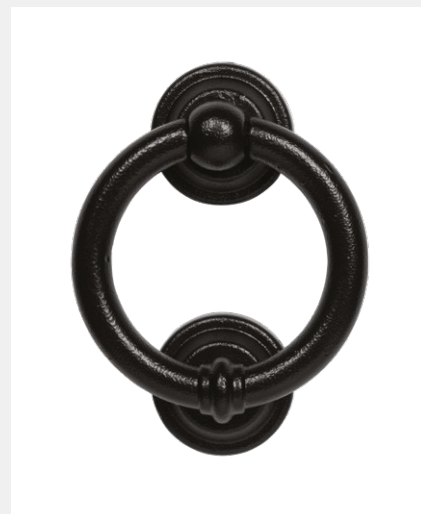

DURATIQUE RANGE DOOR KNOCKER

Product Code: DKB225

LIT-DC-DKB225

Stainless Steel Antique Hardware Range

- High quality traditional ring door knocker and striker plate
- Bolt-through and secret fix security fixings
- Manufactured from solid 316 Marine Grade Stainless Steel including fixing bolts
- Ideal for use where corrosion levels are high such as coastal environments and with acidic timber
- Part of a suited range of door and window hardware
- 25 year guarantee

COASTAL

Shaping the future.

Front Profile

Side Profile

Bottom Profile

Visit www.coastal-group.com for CAD drawings

FINISHES:

TMB

Textured Matt Black

PART NUMBER	PRODUCT DESCRIPTION	FINISH	UNITS
DKB225-TMB	Door Knocker	TMB	Each

COASTAL

Shaping the future.