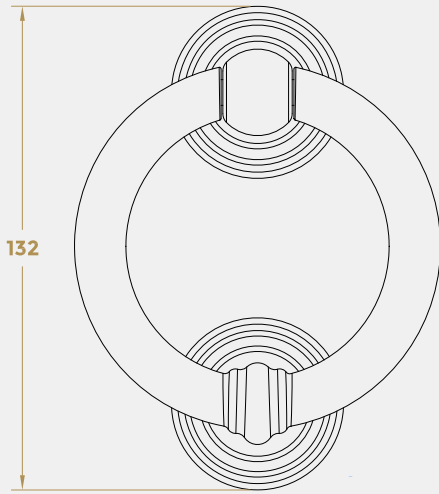

DURATIQUE RANGE DOOR KNOCKER

Product Code: DKB225

LIT-DC-DKB225

Stainless Steel Antique Hardware Range

- High quality traditional ring door knocker and striker plate
- Bolt-through and secret fix security fixings
- Manufactured from solid 316 Marine Grade Stainless Steel including fixing bolts
- Ideal for use where corrosion levels are high such as coastal environments and with acidic timber
- Part of a suited range of door and window hardware
- 25 year guarantee

COASTAL

Shaping the future.

Front Profile

Side Profile

Bottom Profile

Visit www.coastal-group.com for CAD drawings

FINISHES:

TMB