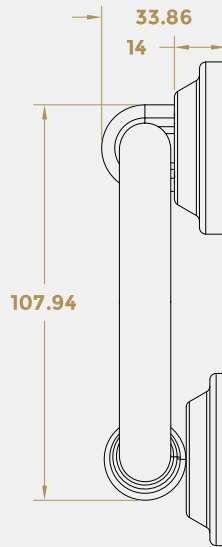

DURATIQUE RANGE DOOR KNOCKER

Product Code: DKB225

LIT-DC-DKB225

Stainless Steel Antique Hardware Range

- High quality traditional ring door knocker and striker plate
- Bolt-through and secret fix security fixings
- Manufactured from solid 316 Marine Grade Stainless Steel including fixing bolts
- Ideal for use where corrosion levels are high such as coastal environments and with acidic timber
- Part of a suited range of door and window hardware
- 25 year guarantee

COASTAL

Shaping the future.

Front Profile

Side Profile

Bottom Profile

Visit www.coastal-group.com for CAD drawings

FINISHES:

TMB

Textured Matt Black

PART NUMBER	PRODUCT DESCRIPTION	FINISH	UNITS
DKB225-TMB	Door Knocker	TMB	Each

COASTAL

Shaping the future.