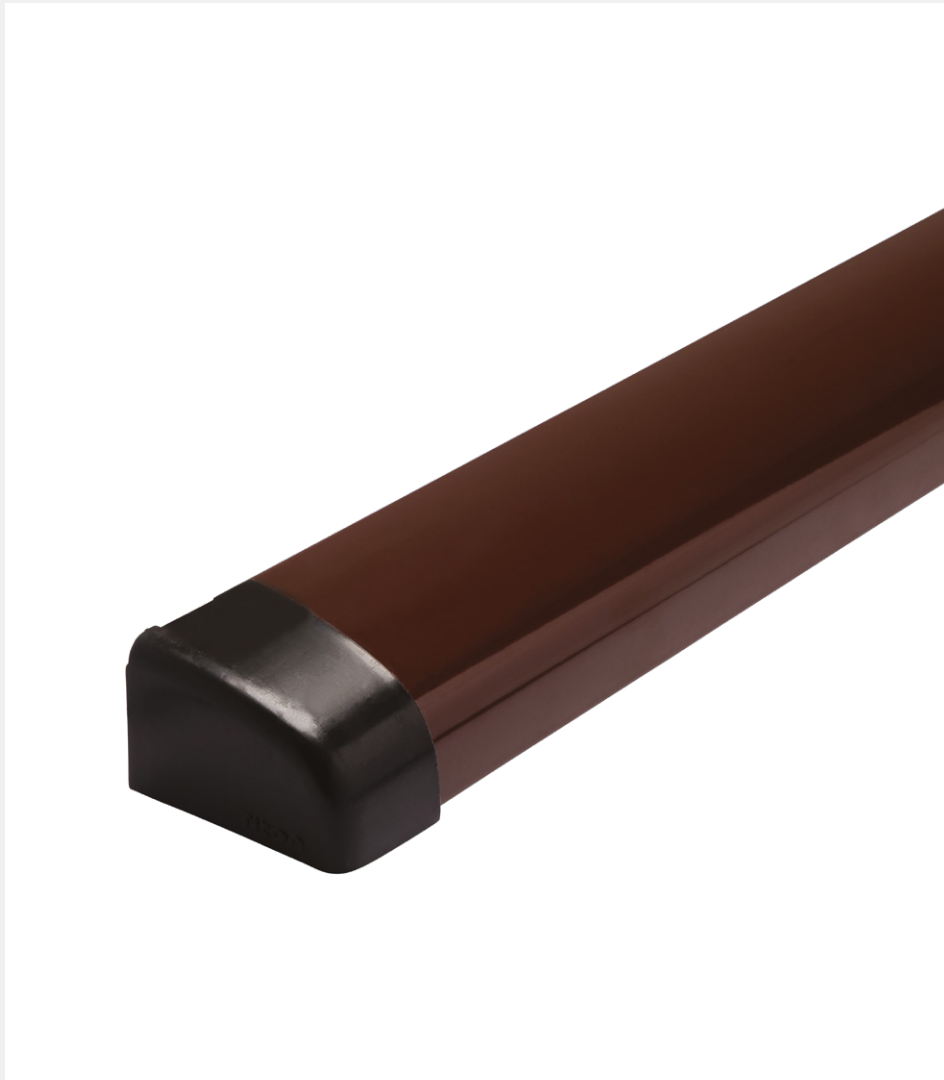

ALUMINIUM SURFACE FIX TRICKLE VENT CANOPY

Product Code: TVA283C/389C

LIT-DC-TVA283C/389C

Trickle Ventilators & Canopies Range

- TVA surface fix aluminium trickle vent canopy
- Developed for revisions to Part F of the Building Regulations, Ventilation (England & Wales)
- Should be fitted with the TVA Vent to achieve the EA Air Flow figures
- Installed on the outside of the window

COASTAL

Shaping the future.

TVA283C Front & Side Profile

TVA389C Front & Side Profile

Visit www.coastal-group.com for CAD drawings

FINISHES:

WH
White

BR
Brown

PART NUMBER	PRODUCT DESCRIPTION	FINISH	UNITS
TVA283C-WH	303 x 24mm Canopy	WH	Each
TVA283C-BR	303 x 24mm Canopy	BR	Each
TVA389C-WH	441 x 24mm Canopy	WH	Each
TVA389C-BR	441 x 24mm Canopy	BR	Each

COASTAL

Shaping the future.