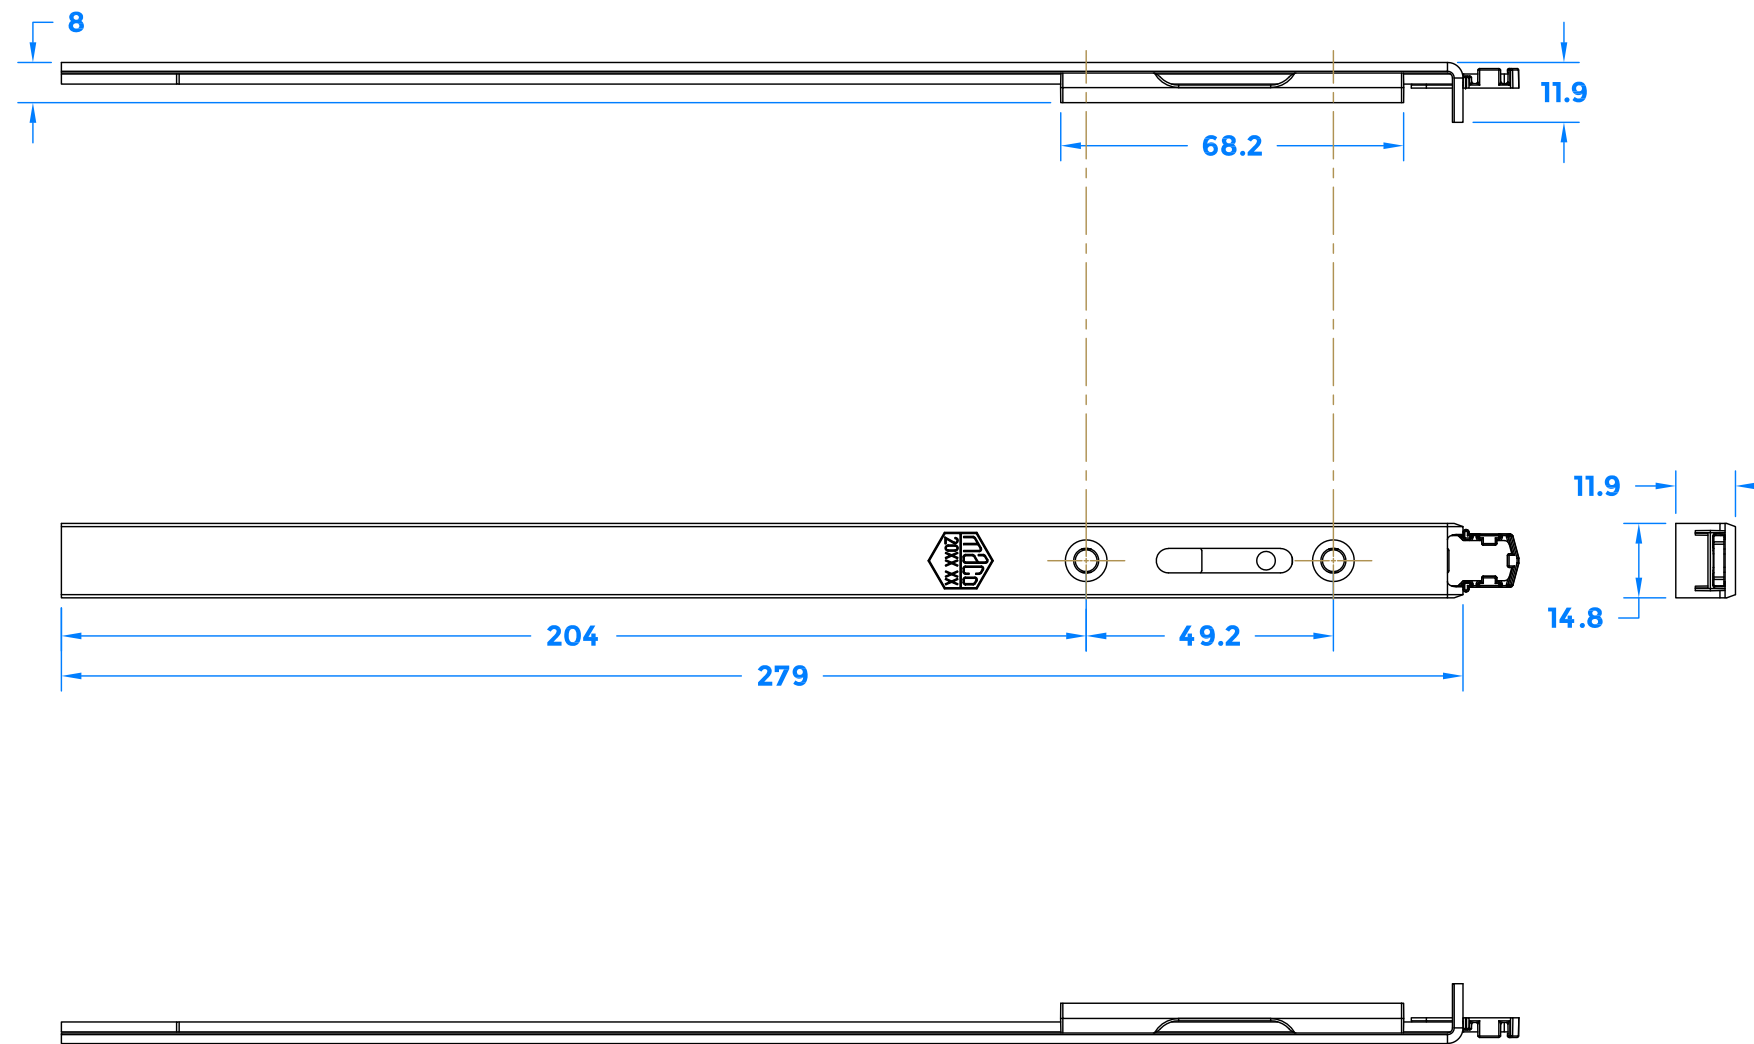

Drawing Revision History		
Revision	Description/Change	Date
A	Release	26/8/2022

coastal-group.com  
*Shaping the future.*

**COASTAL**

Part Number / Drawing Title:  
**EBMS370**  
**Slave Shootbolt Extension Piece**

Product Range:  
**Espagnolette Locks & Keeps**

Material: MACO Tricoat Evo

Additional Info: 370-707mm

Date Drawn: 26/08/2022

Drawn By: Philip Walklett

Part Number: EBMS370

File Name: EBMS370.dwg

Revision: A

Drawing Scale: Not to Scale

Sheet Number: 1 of 1

THIRD ANGLE PROJECTION

This drawing and specification are the property of Coastal Specialist Ironmongery Ltd, they are issued in strict confidence and shall not be reproduced, copied or used without written permission.  
EAOE - All dimensions are specified in mm.