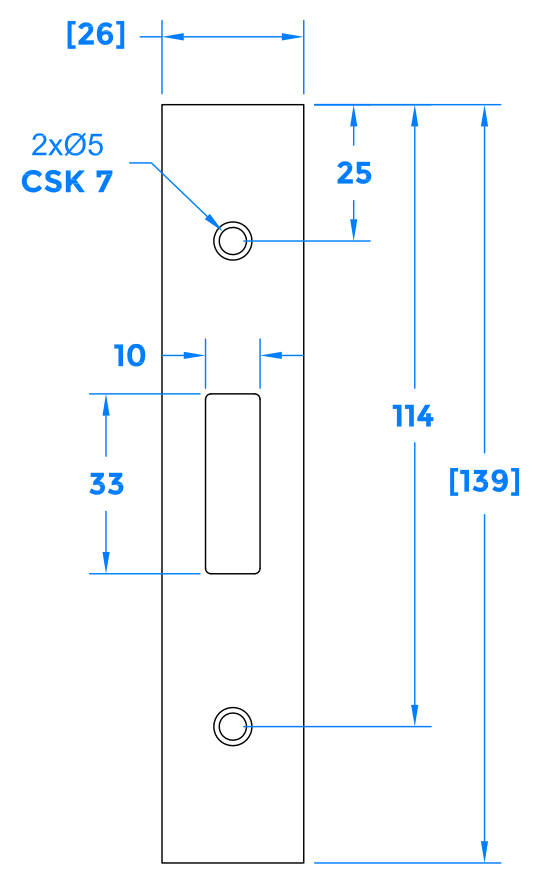

Drawing Revision History		
Revision	Description/Change	Date
A	Release	5/9/2022

SECTION A-A

SECTION B-B

SECTION D-D

SECTION E-E

SECTION C-C

COASTAL *Shaping the future.* coastal-group.com

Part Number / Drawing Title:
LDB5530 - 5 Lever Deadlock
57mm Backset / 77mm Depth

Product Range:
Door Locks

Material: N/A

Additional Info: Conforms to BS3621

Date Drawn: 05/09/2022

Drawn By: Philip Walklett

Part Number: LDB5530

File Name: LDB5530.dwg

Revision: A

Drawing Scale: Not to Scale

Sheet Number: 1 of 1

THIRD ANGLE PROJECTION

This drawing and specification are the property of Coastal Specialist Ironmongery Ltd, they are issued in strict confidence and shall not be reproduced, copied or used without written permission.
 EAOE - All dimensions are specified in mm.