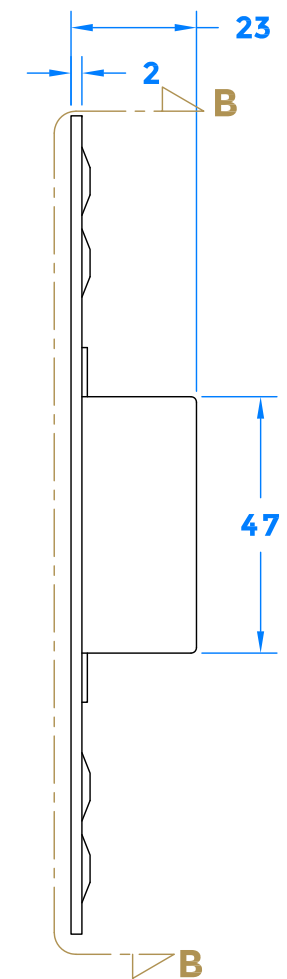

Drawing Revision History		
Revision	Description/Change	Date
A	Release	5/9/2022

SECTION A-A

SECTION B-B

SECTION D-D

SECTION E-E

SECTION C-C

COASTAL *Shaping the future.* coastal-group.com

Part Number / Drawing Title:
LDB5530 - 5 Lever Deadlock
57mm Backset / 77mm Depth

Product Range:
Door Locks

Material: N/A

Additional Info: Conforms to BS3621

Date Drawn: 05/09/2022

Drawn By: Philip Walklett

Part Number: LDB5530

File Name: LDB5530.dwg

Revision: A

Drawing Scale: Not to Scale

Sheet Number: 1 of 1

THIRD ANGLE PROJECTION

This drawing and specification are the property of Coastal Specialist Ironmongery Ltd, they are issued in strict confidence and shall not be reproduced, copied or used without written permission.
 EAOE - All dimensions are specified in mm.