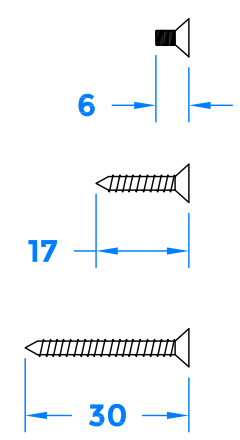

Drawing Revision History		
Revision	Description/Change	Date
A	Release	5/9/2022

SECTION A-A

SECTION B-B

SECTION D-D

SECTION E-E

SECTION C-C

COASTAL *Shaping the future.* coastal-group.com

Part Number / Drawing Title:
LDB5530 - 5 Lever Deadlock
57mm Backset / 77mm Depth

Product Range:
Door Locks

Material: N/A

Additional Info: Conforms to BS3621

Date Drawn: 05/09/2022

Drawn By: Philip Walklett

Part Number: LDB5530

File Name: LDB5530.dwg

Revision: A

Drawing Scale: Not to Scale

Sheet Number: 1 of 1

THIRD ANGLE PROJECTION

This drawing and specification are the property of Coastal Specialist Ironmongery Ltd, they are issued in strict confidence and shall not be reproduced, copied or used without written permission.
 EAOE - All dimensions are specified in mm.