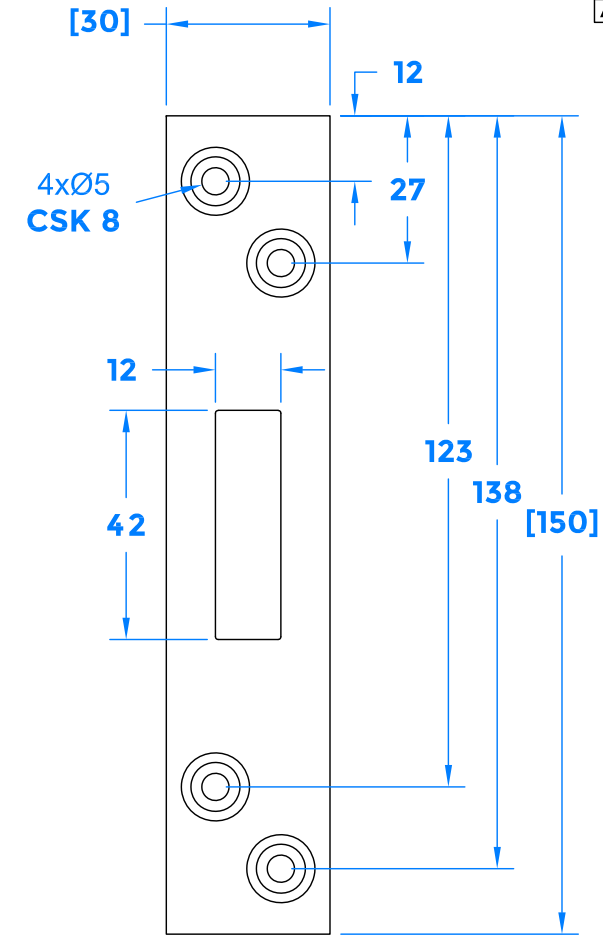

Drawing Revision History		
Revision	Description/Change	Date
A	Release	5/9/2022

SECTION A-A

SECTION B-B

SECTION D-D

SECTION E-E

SECTION C-C

COASTAL *Shaping the future.* coastal-group.com

Part Number / Drawing Title:
LDB5530 - 5 Lever Deadlock
57mm Backset / 77mm Depth

Product Range:
Door Locks

Material: N/A

Additional Info: Conforms to BS3621

Date Drawn: 05/09/2022

Drawn By: Philip Walklett

Part Number: LDB5530

File Name: LDB5530.dwg

Revision: A

Drawing Scale: Not to Scale

Sheet Number: 1 of 1

THIRD ANGLE PROJECTION

This drawing and specification are the property of Coastal Specialist Ironmongery Ltd, they are issued in strict confidence and shall not be reproduced, copied or used without written permission.
 EAOE - All dimensions are specified in mm.