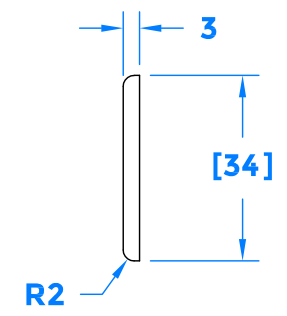

Drawing Revision History		
Revision	Description/Change	Date
A	Release	5/9/2022

SECTION A-A

SECTION B-B

SECTION D-D

SECTION E-E

SECTION C-C

COASTAL *Shaping the future.* coastal-group.com

Part Number / Drawing Title:
LDB5530 - 5 Lever Deadlock
57mm Backset / 77mm Depth

Product Range:
Door Locks

Material: N/A

Additional Info: Conforms to BS3621

Date Drawn: 05/09/2022

Drawn By: Philip Walklett

Part Number: LDB5530

File Name: LDB5530.dwg

Revision: A

Drawing Scale: Not to Scale

Sheet Number: 1 of 1

THIRD ANGLE PROJECTION

This drawing and specification are the property of Coastal Specialist Ironmongery Ltd, they are issued in strict confidence and shall not be reproduced, copied or used without written permission.
 EAOE - All dimensions are specified in mm.