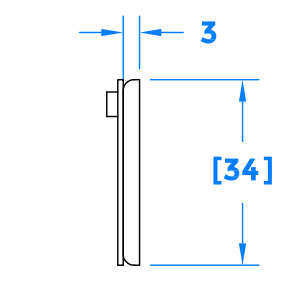

Drawing Revision History		
Revision	Description/Change	Date
A	Release	5/9/2022

SECTION A-A

SECTION B-B

SECTION D-D

SECTION E-E

SECTION C-C

COASTAL *Shaping the future.* coastal-group.com

Part Number / Drawing Title:
LDB5530 - 5 Lever Deadlock
57mm Backset / 77mm Depth

Product Range:
Door Locks

Material: N/A

Additional Info: Conforms to BS3621

Date Drawn: 05/09/2022

Drawn By: Philip Walklett

Part Number: LDB5530

File Name: LDB5530.dwg

Revision: A

Drawing Scale: Not to Scale

Sheet Number: 1 of 1

THIRD ANGLE PROJECTION

This drawing and specification are the property of Coastal Specialist Ironmongery Ltd, they are issued in strict confidence and shall not be reproduced, copied or used without written permission.
 EAOE - All dimensions are specified in mm.