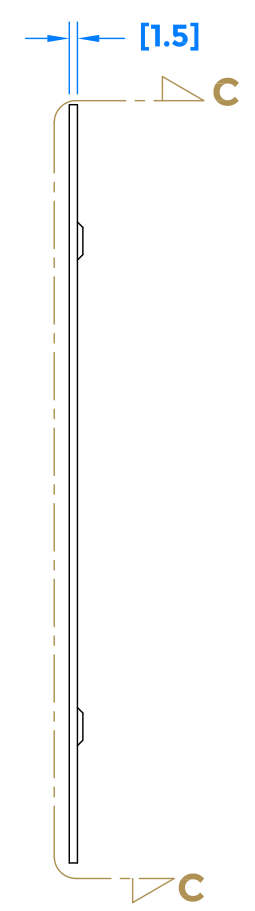

Drawing Revision History		
Revision	Description/Change	Date
A	Release	5/9/2022

SECTION A-A

SECTION B-B

SECTION D-D

SECTION E-E

SECTION C-C

COASTAL *Shaping the future.* coastal-group.com

Part Number / Drawing Title:
LDB5530 - 5 Lever Deadlock
57mm Backset / 77mm Depth

Product Range:
Door Locks

Material: N/A

Additional Info: Conforms to BS3621

Date Drawn: 05/09/2022

Drawn By: Philip Walklett

Part Number: LDB5530

File Name: LDB5530.dwg

Revision: A

Drawing Scale: Not to Scale

Sheet Number: 1 of 1

THIRD ANGLE PROJECTION

This drawing and specification are the property of Coastal Specialist Ironmongery Ltd, they are issued in strict confidence and shall not be reproduced, copied or used without written permission.
 EAOE - All dimensions are specified in mm.