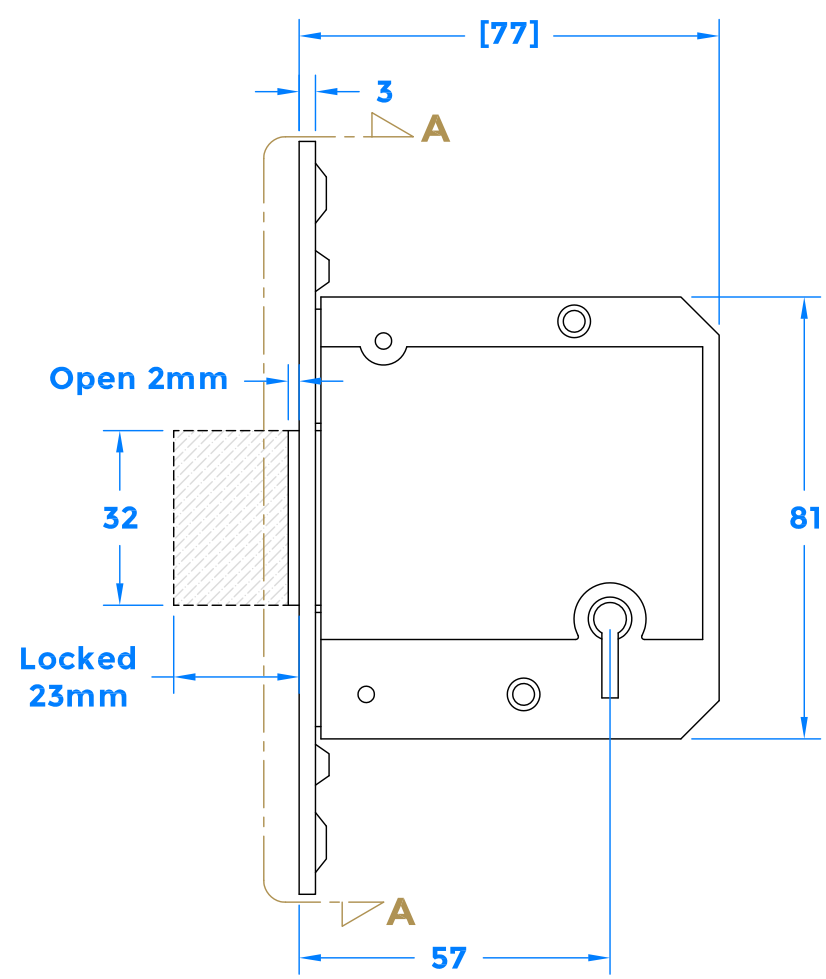

Drawing Revision History		
Revision	Description/Change	Date
A	Release	5/9/2022

SECTION A-A

SECTION B-B

SECTION D-D

SECTION E-E

SECTION C-C

COASTAL *Shaping the future.* coastal-group.com

Part Number / Drawing Title:
LDB5530 - 5 Lever Deadlock
57mm Backset / 77mm Depth

Product Range:
Door Locks

Material: N/A

Additional Info: Conforms to BS3621

Date Drawn: 05/09/2022

Drawn By: Philip Walklett

Part Number: LDB5530

File Name: LDB5530.dwg

Revision: A

Drawing Scale: Not to Scale

Sheet Number: 1 of 1

THIRD ANGLE PROJECTION

This drawing and specification are the property of Coastal Specialist Ironmongery Ltd, they are issued in strict confidence and shall not be reproduced, copied or used without written permission.
 EAOE - All dimensions are specified in mm.