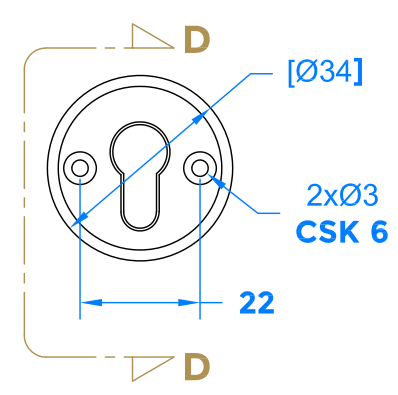

Drawing Revision History		
Revision	Description/Change	Date
A	Release	5/9/2022

SECTION A-A

SECTION B-B

SECTION D-D

SECTION E-E

SECTION C-C

COASTAL *Shaping the future.* coastal-group.com

Part Number / Drawing Title:
LDB5530 - 5 Lever Deadlock
57mm Backset / 77mm Depth

Product Range:
Door Locks

Material: N/A

Additional Info: Conforms to BS3621

Date Drawn: 05/09/2022

Drawn By: Philip Walklett

Part Number: LDB5530

File Name: LDB5530.dwg

Revision: A

Drawing Scale: Not to Scale

Sheet Number: 1 of 1

THIRD ANGLE PROJECTION

This drawing and specification are the property of Coastal Specialist Ironmongery Ltd, they are issued in strict confidence and shall not be reproduced, copied or used without written permission.
 EAOE - All dimensions are specified in mm.