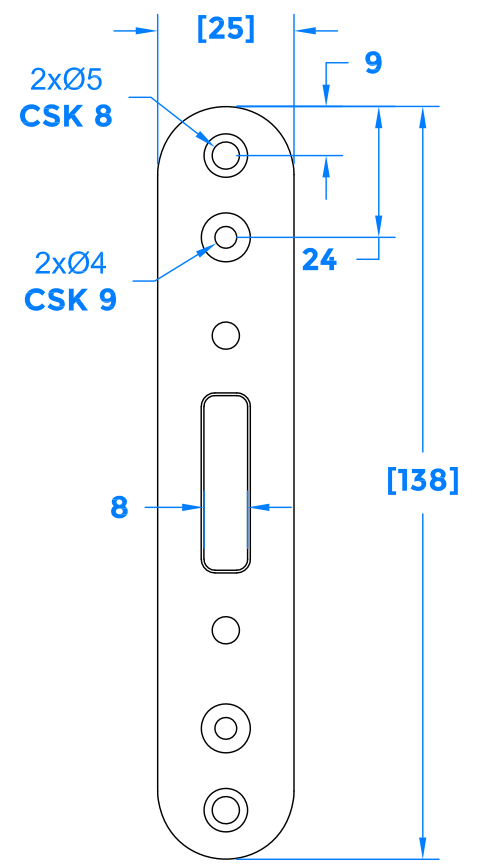

Drawing Revision History		
Revision	Description/Change	Date
A	Release	5/9/2022

SECTION A-A

SECTION B-B

SECTION D-D

SECTION E-E

SECTION C-C

COASTAL *Shaping the future.* coastal-group.com

Part Number / Drawing Title:
LDB5530 - 5 Lever Deadlock
57mm Backset / 77mm Depth

Product Range:
Door Locks

Material: N/A

Additional Info: Conforms to BS3621

Date Drawn: 05/09/2022

Drawn By: Philip Walklett

Part Number: LDB5530

File Name: LDB5530.dwg

Revision: A

Drawing Scale: Not to Scale

Sheet Number: 1 of 1

THIRD ANGLE PROJECTION

This drawing and specification are the property of Coastal Specialist Ironmongery Ltd, they are issued in strict confidence and shall not be reproduced, copied or used without written permission.
 EAOE - All dimensions are specified in mm.