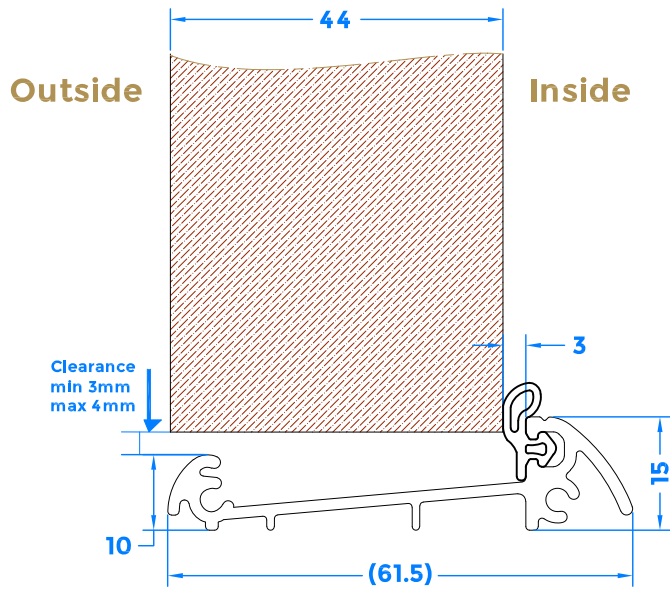

Drawing Revision History		
Revision	Description / Change	Date
A	Release	7/9/2022

coastal-group.com
Shaping the future.

COASTAL

Part Number / Drawing Title:
TSZ Outward Opening Mobility Threshold

Product Range:
Door Thresholds

Material: **Aluminium**

Additional Info: **Part M Compliant**

Date Drawn: **07/09/2022**

Drawn By: **Phillip Walklett**

Part Number: **TSZ3**

File Name: **TSZ3.dwg**

Revision: **A**

Drawing Scale: **1:1@A4**

Sheet Number: **1 of 1**

THIRD ANGLE PROJECTION 

This drawing and specification are the property of Coastal Specialist Ironmongery Ltd, they are issued in strict confidence and shall not be reproduced, copied or used without written permission.
E&OE - All dimensions are specified in mm.