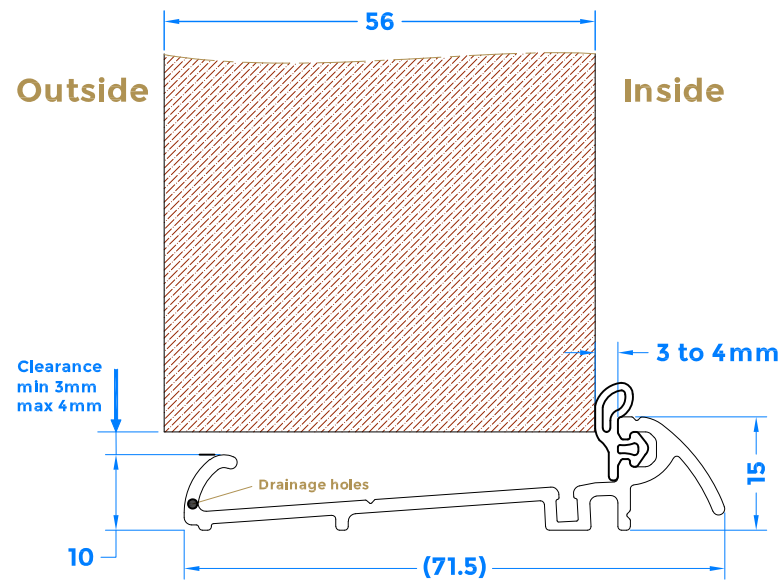

Drawing Revision History		
Revision	Description / Change	Date
A	Release	7/9/2022

coastal-group.com
Shaping the future.

COASTAL

Part Number / Drawing Title:
TSZ Outward Opening Mobility Threshold

Product Range:
Door Thresholds

Material: **Aluminium**

Additional Info: **Part M Compliant**

Date Drawn: **07/09/2022**

Drawn By: **Phillip Walklett**

Part Number: **TSZ3**

File Name: **TSZ3.dwg**

Revision: **A**

Drawing Scale: **1:1@A4**

Sheet Number: **1 of 1**

THIRD ANGLE PROJECTION 

This drawing and specification are the property of Coastal Specialist Ironmongery Ltd, they are issued in strict confidence and shall not be reproduced, copied or used without written permission.
E&OE - All dimensions are specified in mm.