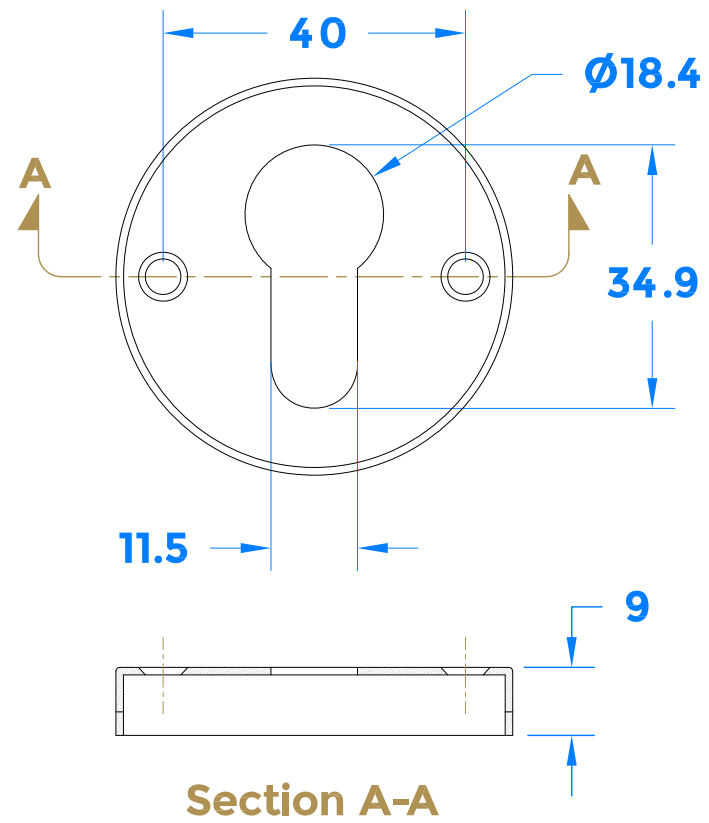

## Backplate

## Clip on Face Plate

**COASTAL** coastal-group.com  
*Shaping the future.*

Part Number / Drawing Title:  
**KM056B**  
**Square Euro Profile Escutcheon**

Product Range:  
**Door Furniture**

Material: 316 Stainless Steel

Additional Info:

Date Drawn: 16/09/2022  
 Drawn By: Philip Walklett

Part Number: KM056B  
 File Name: KM056B.dwg

Revision: A

Drawing Scale: 1:1@ A3  
 Sheet Number: 1 of 1

THIRD ANGLE PROJECTION

This drawing and specification are the property of Coastal Specialist Ironmongery Ltd, they are issued in strict confidence and shall not be reproduced, copied or used without written permission.  
 E&OE - All dimensions are specified in mm.