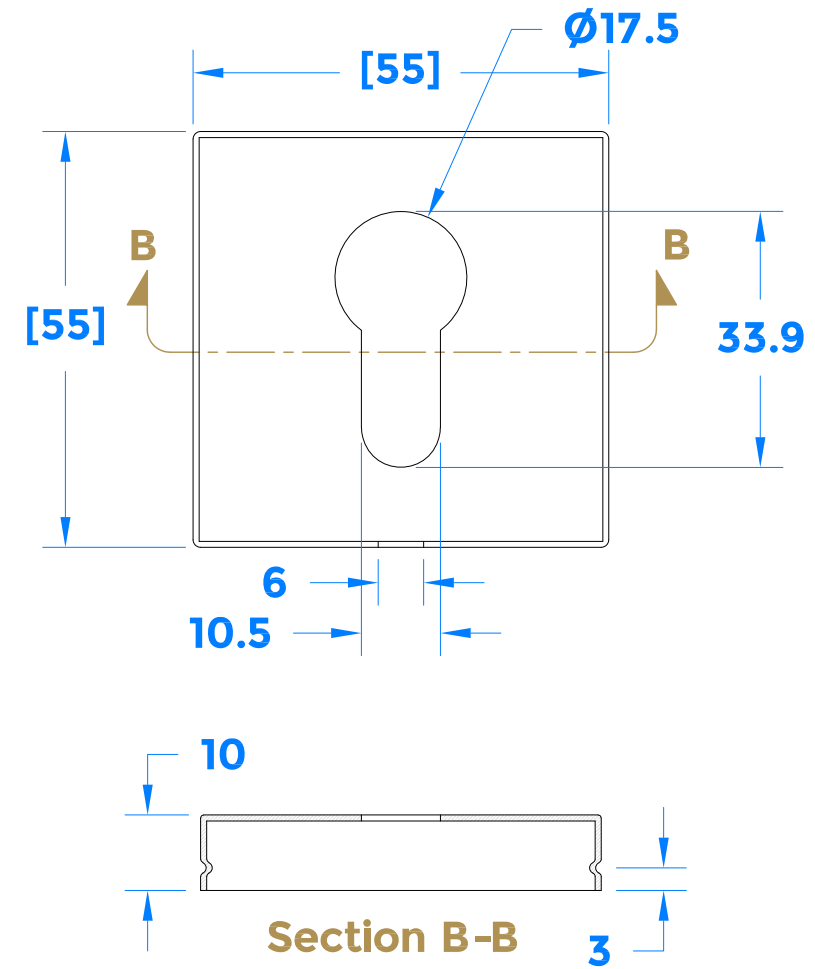

## Backplate

## Clip on Face Plate

**COASTAL** coastal-group.com  
*Shaping the future.*

Part Number / Drawing Title:  
**KM056B**  
**Square Euro Profile Escutcheon**

Product Range:  
**Door Furniture**

Material: 316 Stainless Steel

Additional Info:

Date Drawn: 16/09/2022  
 Drawn By: Philip Walklett

Part Number: KM056B  
 File Name: KM056B.dwg

Revision: A

Drawing Scale: 1:1@ A3  
 Sheet Number: 1 of 1

THIRD ANGLE PROJECTION

This drawing and specification are the property of Coastal Specialist Ironmongery Ltd, they are issued in strict confidence and shall not be reproduced, copied or used without written permission.  
 E&OE - All dimensions are specified in mm.