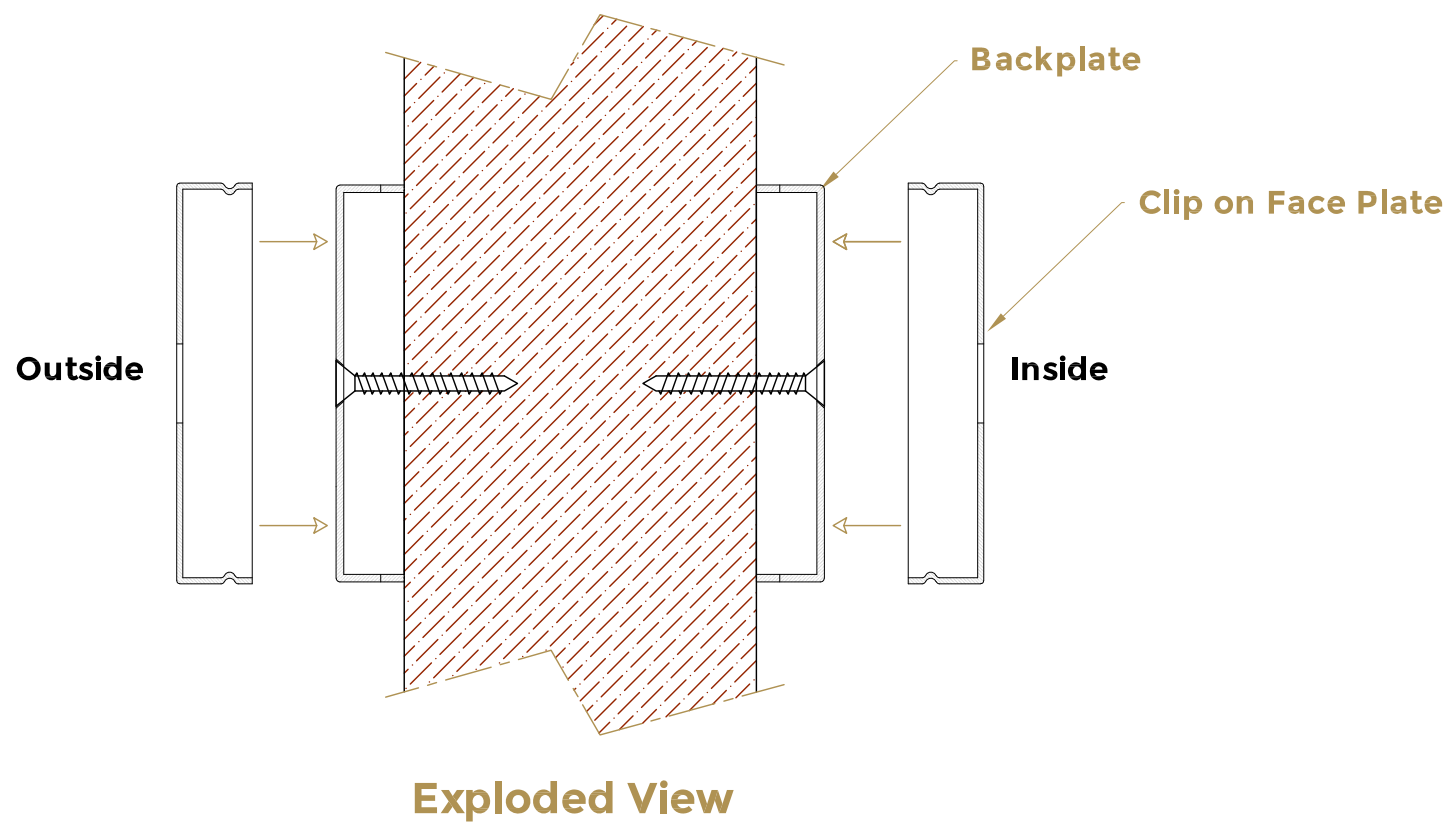

## Backplate

## Clip on Face Plate

**COASTAL** coastal-group.com  
*Shaping the future.*

Part Number / Drawing Title:  
**KM056B**  
**Square Euro Profile Escutcheon**

Product Range:  
**Door Furniture**

Material: 316 Stainless Steel

Additional Info:

Date Drawn: 16/09/2022  
 Drawn By: Philip Walklett

Part Number: KM056B  
 File Name: KM056B.dwg

Revision: A

Drawing Scale: 1:1@ A3  
 Sheet Number: 1 of 1

THIRD ANGLE PROJECTION

This drawing and specification are the property of Coastal Specialist Ironmongery Ltd, they are issued in strict confidence and shall not be reproduced, copied or used without written permission.  
 E&OE - All dimensions are specified in mm.